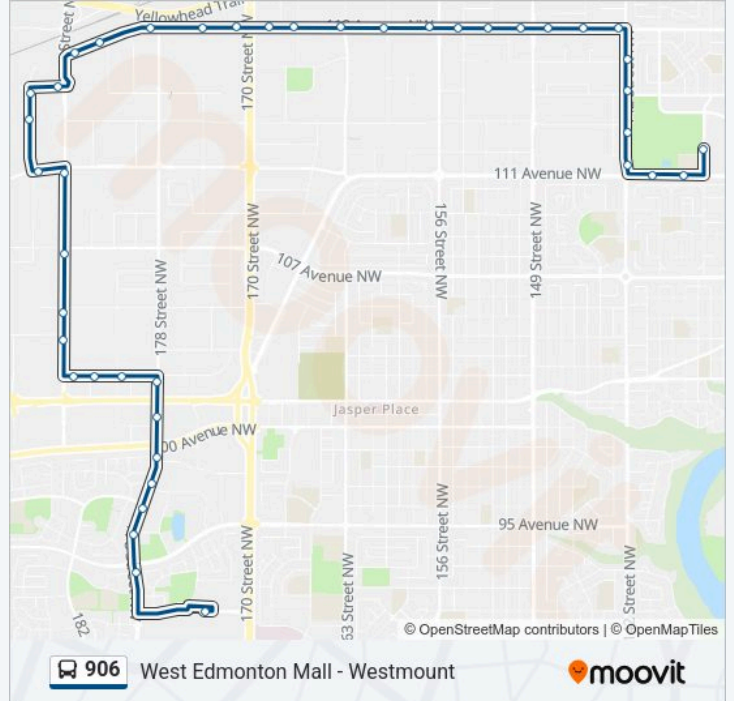

142 Street & 118 Avenue

145 Street & 118 Avenue

147 Street & 118 Avenue

149 Street & 118 Avenue

152 Street & 118 Avenue

154 Street & 118 Avenue

156 Street & 118 Avenue

160 Street & 118 Avenue

Monday	06:16-17:46
Tuesday	06:16-17:46
Wednesday	06:16-17:46
Thursday	06:16-17:46
Friday	06:16-17:46
Saturday	Not Operational
Sunday	Not Operational

**906 bus Info**

**Direction:** Westmount Transit Centre Bay C→West Edmonton Mall Transit Centre Bay A

**Stops:** 42

**Trip Duration:** 35 min

**Line Summary:**

- 178 Street & 118 Avenue
- 181 Street & 118 Avenue
- 184 Street & 118 Avenue Nearside
- 184 Street & 116 Avenue
- 186 Street & 116 Avenue
- 186 Street & 114 Avenue
- 186 Street & 111 Avenue
- 184 Street & 111 Avenue
- 184 Street & 107 Avenue
- 184 Street & 105 Avenue
- 184 Street & 104 Avenue
- 184 Street & 102 Avenue
- 182 Street & 102 Avenue
- 180 Street & 102 Avenue
- 178 Street & 102 Avenue
- 178 Street & Stony Plain Road
- 178 Street & 100 Avenue
- 178 Street & 98a Avenue
- 178 Street & 98 Avenue
- 178 Street & 96 Avenue
- 178 Street & 95 Avenue
- West Edmonton Mall Transit Centre Bay A

**Direction: West Edmonton Mall Transit Centre Bay A → Westmount Transit Centre Bay C**

45 stops

[VIEW LINE SCHEDULE](#)

- West Edmonton Mall Transit Centre Bay A
- 178 Street & 93 Avenue
- 178 Street & 95 Avenue
- 178 Street & 96 Avenue
- 178 Street & 98a Avenue
- 178 Street & 99 Avenue