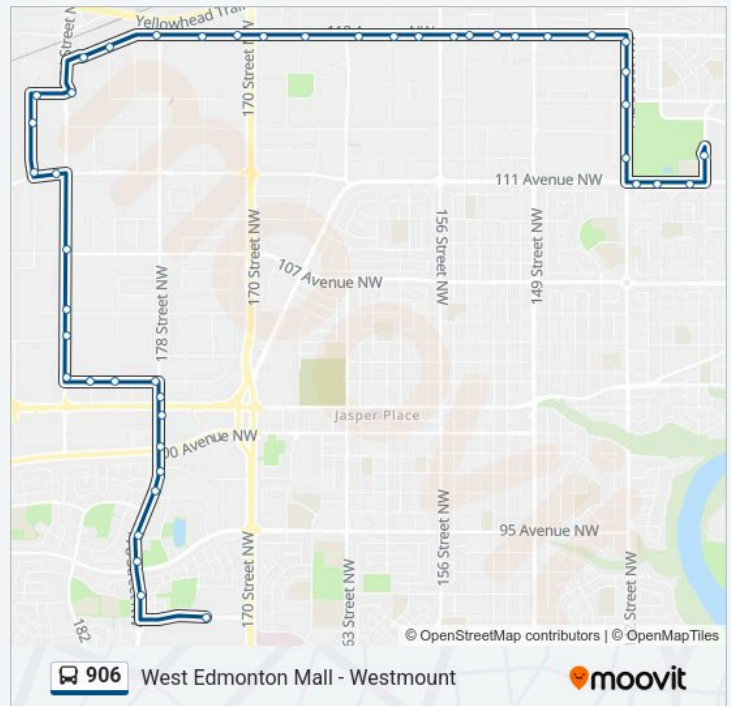

181 Street & 118 Avenue

178 Street & 118 Avenue

173 Street & 118 Avenue

170 Street & 118 Avenue Nearside

170 Street & 118 Avenue

167 Street & 118 Avenue

163 Street & 118 Avenue

160 Street & 118 Avenue

158 Street & 118 Avenue

156 Street & 118 Avenue

154 Street & 118 Avenue

152 Street & 118 Avenue

151 Street & 118 Avenue

149 Street & 118 Avenue

145 Street & 118 Avenue

142 Street & 118 Avenue

### 906 bus Info

**Direction:** West Edmonton Mall Transit Centre Bay A → Westmount Transit Centre Bay C

**Stops:** 45

**Trip Duration:** 33 min

**Line Summary:**

142 Street & 116 Avenue

142 Street & 115 Avenue