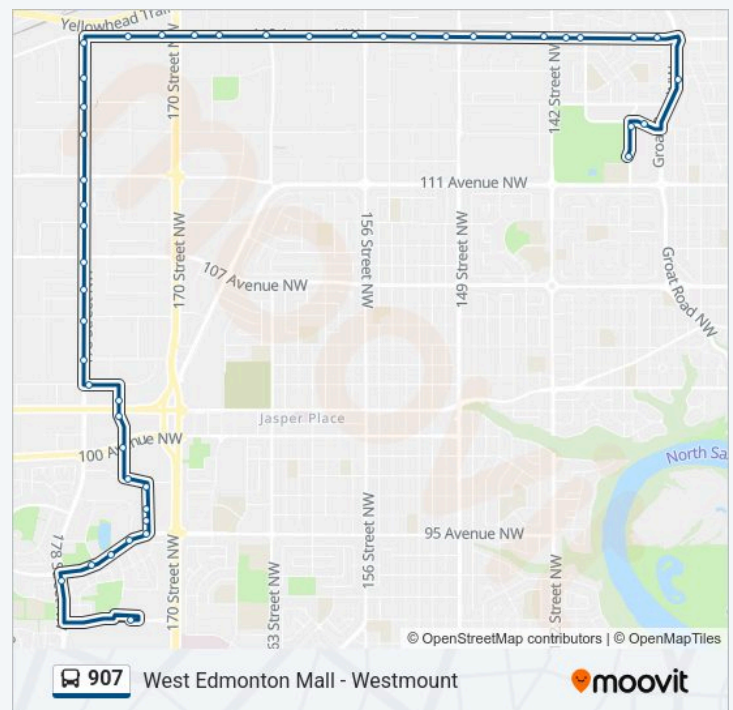

156 Street & 118 Avenue

160 Street & 118 Avenue

163 Street & 118 Avenue

167 Street & 118 Avenue

168 Street & 118 Avenue

170 Street & 118 Avenue

173 Street & 118 Avenue

178 Street & 118 Avenue

178 Street & 116 Avenue Nearside

178 Street & 116 Avenue

178 Street & 114 Avenue

178 Street & 111 Avenue

178 Street & 110 Avenue

178 Street & 109 Avenue

178 Street & 107 Avenue

178 Street & 106a Avenue

178 Street & 105 Avenue

178 Street & 103 Avenue

Tuesday	05:28-00:01
Wednesday	05:28-00:01
Thursday	05:28-00:01
Friday	05:28-00:01
Saturday	06:31-22:00
Sunday	10:29-19:29

### 907 bus Info

**Direction:** Westmount Transit Centre Bay F→West Edmonton Mall Transit Centre Bay A

**Stops:** 46

**Trip Duration:** 34 min

**Line Summary:**

178 Street & 102 Avenue

175 Street & Stony Plain Road