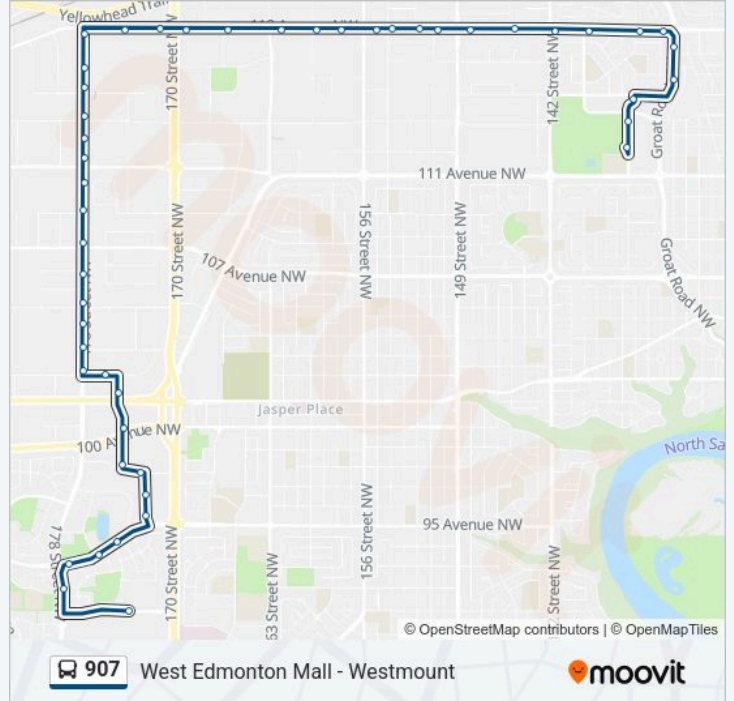

172 Street & 99 Avenue

175 Street & 99 Avenue

175 Street & 100 Avenue

175 Street & Stony Plain Road

176 Street & 102 Avenue

178 Street & 102 Avenue

178 Street & 103 Avenue

178 Street & 104 Avenue

178 Street & 105 Avenue

178 Street & 106a Avenue

178 Street & 107 Avenue

178 Street & 109 Avenue

178 Street & 110 Avenue

**907 bus Time Schedule**

West Edmonton Mall Transit Centre Bay A→Westmount Transit Centre Bay F Route  
Timetable:

Monday	05:30-00:00
Tuesday	05:30-00:00
Wednesday	05:30-00:00
Thursday	05:30-00:00
Friday	05:30-00:00
Saturday	07:02-22:02
Sunday	10:02-19:02

**907 bus Info**

**Direction:** West Edmonton Mall Transit Centre Bay A→Westmount Transit Centre Bay F

**Stops:** 48

**Trip Duration:** 30 min

**Line Summary:**

178 Street & 111 Avenue  
 178 Street & 114 Avenue Nearside  
 178 Street & 114 Avenue  
 178 Street & 116 Avenue  
 178 Street & 116 Avenue  
 178 Street & 118 Avenue Nearside  
 173 Street & 118 Avenue  
 170 Street & 118 Avenue Nearside  
 170 Street & 118 Avenue  
 167 Street & 118 Avenue  
 163 Street & 118 Avenue  
 160 Street & 118 Avenue  
 158 Street & 118 Avenue  
 156 Street & 118 Avenue  
 154 Street & 118 Avenue  
 152 Street & 118 Avenue  
 151 Street & 118 Avenue  
 149 Street & 118 Avenue  
 145 Street & 118 Avenue  
 142 Street & 118 Avenue  
 139 Street & 118 Avenue  
 135 Street & 118 Avenue  
 133 Street & 118 Avenue  
 Groat Road & 118 Avenue  
 Groat Road & 116 Avenue  
 135 Street & 115 Avenue  
 135 Street & 114 Avenue  
 Westmount Transit Centre Bay F