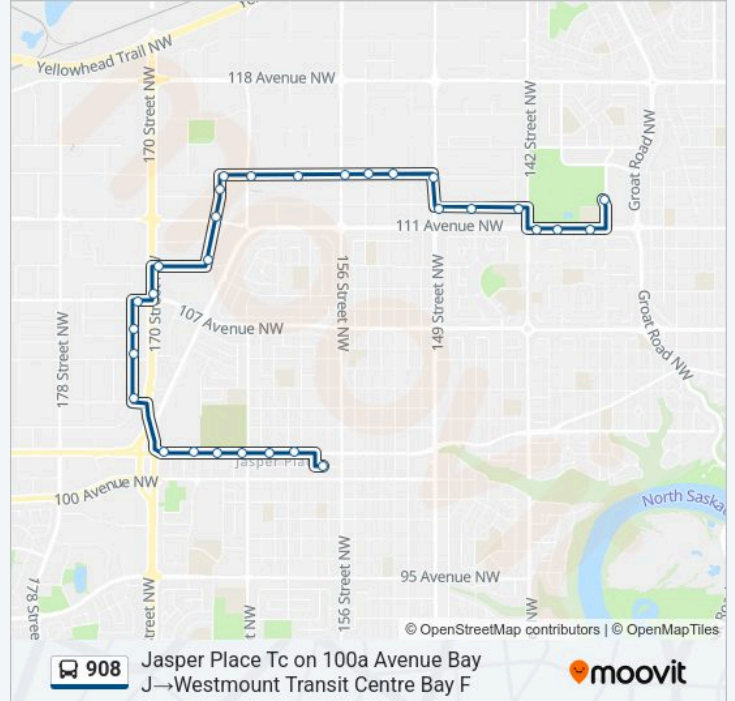

908 bus Info

Direction: Westmount Transit Centre Bay F→Jasper Place Tc on 100a Avenue Bay J

Stops: 33

Trip Duration: 26 min

Line Summary:

- 169 Street & 107 Avenue
- 170 Street & 107 Avenue
- 172 Street & 107 Avenue
- 172 Street & 106 Avenue
- 172 Street & 105 Avenue
- 172 Street & 103 Avenue
- 170 Street & 100 Avenue
- 167 Street & Stony Plain Road
- 166 Street & Stony Plain Road
- 164 Street & Stony Plain Road
- 162 Street & Stony Plain Road
- 160 Street & Stony Plain Road
- 159 Street & Stony Plain Road
- Jasper Place Tc on 100a Avenue Bay J

Direction: Jasper Place Tc on 100a Avenue Bay J → Westmount Transit Centre Bay F

30 stops
[VIEW LINE SCHEDULE](#)

- Jasper Place Tc on 100a Avenue Bay J
- 159 Street & Stony Plain Road
- 161 Street & Stony Plain Road
- 163 Street & Stony Plain Road
- 165 Street & Stony Plain Road
- 167 Street & Stony Plain Road
- 169 Street & Stony Plain Road
- 172 Street & 103 Avenue
- 172 Street & 105 Avenue
- 172 Street & 106 Avenue
- 172 Street & 107 Avenue
- 170 Street & 107 Avenue
- 170 Street & 109 Avenue
- 166a Street & 109 Avenue

908 bus Time Schedule

Jasper Place Tc on 100a Avenue Bay J → Westmount Transit Centre Bay F Route Timetable:

Monday	06:05-18:05
Tuesday	06:05-18:05
Wednesday	06:05-18:05
Thursday	06:05-18:05
Friday	06:05-18:05
Saturday	Not Operational
Sunday	Not Operational

908 bus Info

Direction: Jasper Place Tc on 100a Avenue Bay J → Westmount Transit Centre Bay F
Stops: 30
Trip Duration: 24 min
Line Summary:

166a Street & 111 Avenue
 166a Street & 113 Avenue
 166a Street & 114 Avenue
 163 Street & 114 Avenue
 160 Street & 114 Avenue
 156 Street & 114 Avenue
 154 Street & 114 Avenue
 153 Street & 114 Avenue
 149 Street & 114 Avenue
 149 Street & 112 Avenue
 146 Street & 112 Avenue
 143 Street & 112 Avenue
 142 Street & 111 Avenue
 140 Street & 111 Avenue
 138 Street & 111 Avenue
 Westmount Transit Centre Bay F