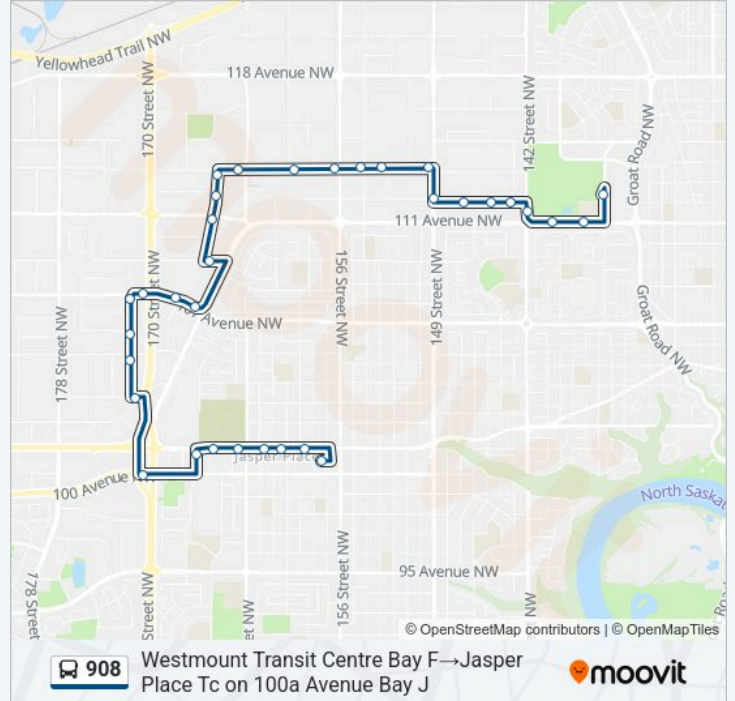

Westmount Transit Centre Bay F→Jasper Place Tc on 100a Avenue Bay J Route Timetable:

Monday	06:02-18:04
Tuesday	06:02-18:04
Wednesday	06:02-18:04
Thursday	06:02-18:04
Friday	06:02-18:04
Saturday	Not Operational
Sunday	Not Operational

908 bus Info

Direction: Westmount Transit Centre Bay F→Jasper Place Tc on 100a Avenue Bay J

Stops: 33

Trip Duration: 26 min

Line Summary:

- 169 Street & 107 Avenue
- 170 Street & 107 Avenue
- 172 Street & 107 Avenue
- 172 Street & 106 Avenue
- 172 Street & 105 Avenue
- 172 Street & 103 Avenue
- 170 Street & 100 Avenue
- 167 Street & Stony Plain Road
- 166 Street & Stony Plain Road
- 164 Street & Stony Plain Road
- 162 Street & Stony Plain Road
- 160 Street & Stony Plain Road
- 159 Street & Stony Plain Road
- Jasper Place Tc on 100a Avenue Bay J

Direction: Jasper Place Tc on 100a Avenue Bay J → Westmount Transit Centre Bay F

30 stops
[VIEW LINE SCHEDULE](#)

- Jasper Place Tc on 100a Avenue Bay J
- 159 Street & Stony Plain Road
- 161 Street & Stony Plain Road
- 163 Street & Stony Plain Road
- 165 Street & Stony Plain Road
- 167 Street & Stony Plain Road
- 169 Street & Stony Plain Road
- 172 Street & 103 Avenue
- 172 Street & 105 Avenue
- 172 Street & 106 Avenue
- 172 Street & 107 Avenue
- 170 Street & 107 Avenue
- 170 Street & 109 Avenue
- 166a Street & 109 Avenue

908 bus Info

Direction: Jasper Place Tc on 100a Avenue Bay J → Westmount Transit Centre Bay F
Stops: 30
Trip Duration: 24 min
Line Summary:

166a Street & 111 Avenue
 166a Street & 113 Avenue
 166a Street & 114 Avenue
 163 Street & 114 Avenue
 160 Street & 114 Avenue
 156 Street & 114 Avenue
 154 Street & 114 Avenue
 153 Street & 114 Avenue
 149 Street & 114 Avenue
 149 Street & 112 Avenue
 146 Street & 112 Avenue
 143 Street & 112 Avenue
 142 Street & 111 Avenue
 140 Street & 111 Avenue
 138 Street & 111 Avenue
 Westmount Transit Centre Bay F