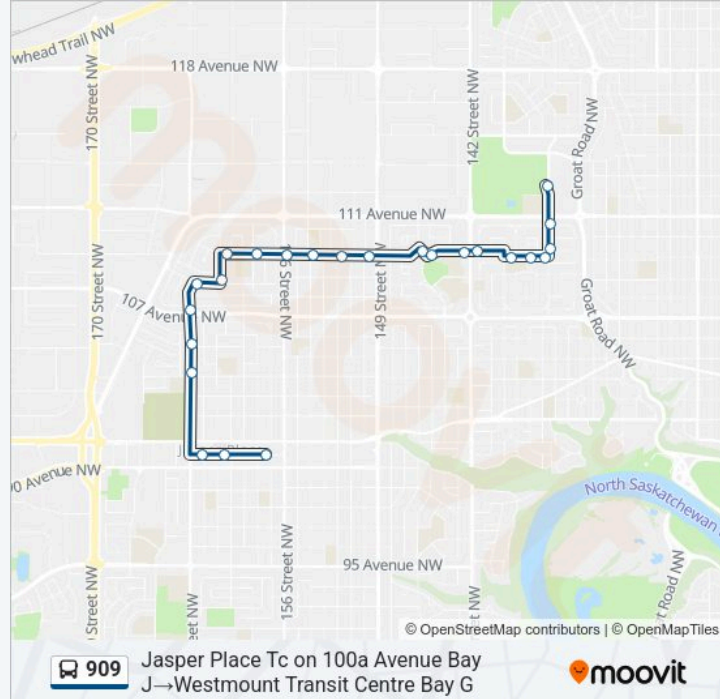

**Direction: Jasper Place Tc on 100a Avenue Bay
J→Westmount Transit Centre Bay G**

24 stops

[VIEW LINE SCHEDULE](#)

Jasper Place Tc on 100a Avenue Bay J

160 Street & 100a Avenue

162 Street & 100a Avenue

163 Street & 104 Avenue

Jasper Place Tc on 100a Avenue Bay J→Westmount Transit Centre Bay G Route Timetable:

Monday	05:24-23:49
Tuesday	05:24-23:49
Wednesday	05:24-23:49
Thursday	05:24-23:49
Friday	05:24-23:49
Saturday	06:34-00:36
Sunday	06:37-23:37

909 bus Info

Direction: Jasper Place Tc on 100a Avenue Bay
J→Westmount Transit Centre Bay G

Stops: 24

Trip Duration: 18 min

Line Summary:

137 Street & 109a Avenue

135 Street & 109a Avenue

135 Street & 109b Avenue

135 Street & 110a Avenue

Westmount Transit Centre Bay G

Direction: Westmount Transit Centre Bay G → Jasper Place Tc on 100a Avenue Bay J

23 stops

[VIEW LINE SCHEDULE](#)

Westmount Transit Centre Bay G

135 Street & 111 Avenue