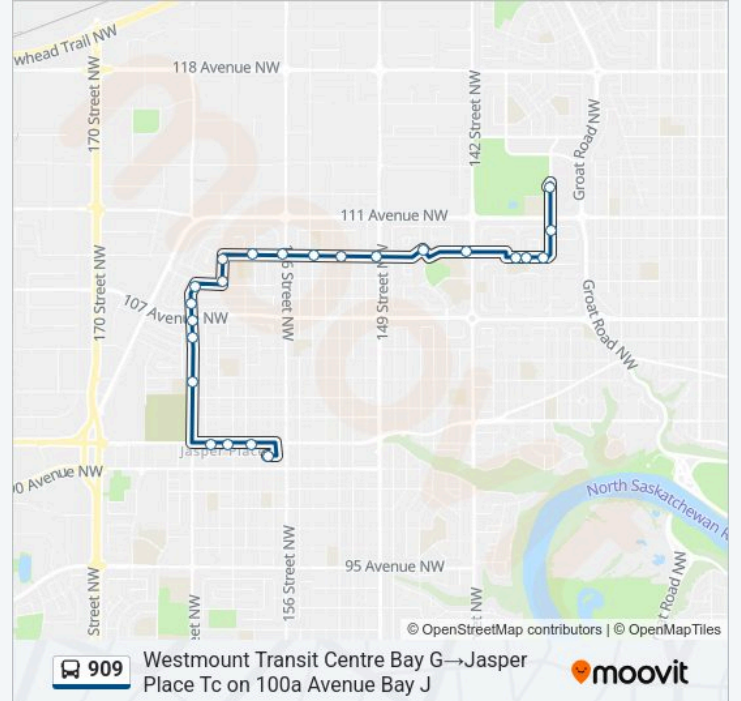

**Direction: Jasper Place Tc on 100a Avenue Bay
J→Westmount Transit Centre Bay G**

24 stops

[VIEW LINE SCHEDULE](#)

Jasper Place Tc on 100a Avenue Bay J

160 Street & 100a Avenue

162 Street & 100a Avenue

163 Street & 104 Avenue

135 Street & 110a Avenue

Westmount Transit Centre Bay G

Direction: Westmount Transit Centre Bay G → Jasper Place Tc on 100a Avenue Bay J

23 stops

[VIEW LINE SCHEDULE](#)

Westmount Transit Centre Bay G

135 Street & 111 Avenue

909 bus Info

Direction: Westmount Transit Centre Bay G → Jasper Place Tc on 100a Avenue Bay J

Stops: 23

Trip Duration: 19 min

Line Summary:

163 Street & 104 Avenue

162 Street & Stony Plain Road

160 Street & Stony Plain Road

159 Street & Stony Plain Road

Jasper Place Tc on 100a Avenue Bay J

909 bus time schedules and route maps are available in an offline PDF at moovitapp.com. Use the Moovit App to see live bus times, train schedule or subway schedule, and step-by-step directions for all public transit in Edmonton.