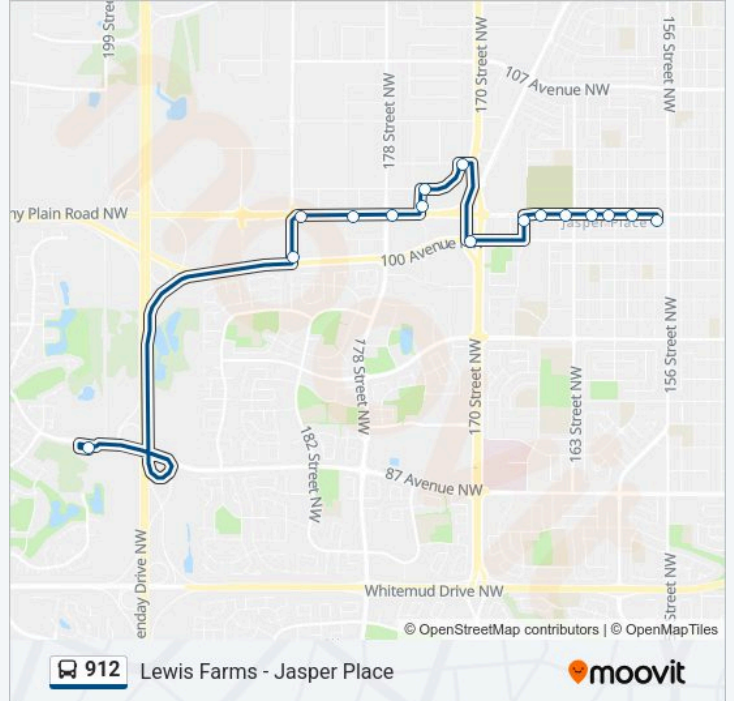

[VIEW LINE SCHEDULE](#)

- Lewis Farms Transit Centre Bay H
- 184 Street & 100 Avenue
- 184 Street & Stony Plain Road
- 180 Street & Stony Plain Road
- 178 Street & Stony Plain Road
- 175 Street & Stony Plain Road
- 175 Street & 102 Avenue
- 172 Street & 103 Avenue
- 170 Street & 100 Avenue
- 167 Street & Stony Plain Road
- 166 Street & Stony Plain Road
- 164 Street & Stony Plain Road
- 162 Street & Stony Plain Road
- 160 Street & Stony Plain Road
- 159 Street & Stony Plain Road
- Jasper Place Transit Centre Bay A

**912 bus Time Schedule**

Lewis Farms Transit Centre Bay H→Jasper Place Transit Centre Bay A Route Timetable:

Monday	05:35-22:02
Tuesday	05:35-22:02
Wednesday	05:35-22:02
Thursday	05:35-22:02
Friday	05:35-22:02
Saturday	07:43-18:58
Sunday	09:57-18:57

**912 bus Info**

**Direction:** Lewis Farms Transit Centre Bay H→Jasper Place Transit Centre Bay A

**Stops:** 16

**Trip Duration:** 19 min

**Line Summary:**

**Direction: Jasper Place Transit Centre Bay A → Lewis Farms Transit Centre Bay H**

16 stops

[VIEW LINE SCHEDULE](#)

- Jasper Place Transit Centre Bay A
- 159 Street & Stony Plain Road
- 161 Street & Stony Plain Road
- 163 Street & Stony Plain Road
- 165 Street & Stony Plain Road
- 167 Street & Stony Plain Road
- 169 Street & Stony Plain Road
- 172 Street & 103 Avenue
- 174 Street & 102 Avenue
- 175 Street & Stony Plain Road
- 178 Street & Stony Plain Road
- 180 Street & Stony Plain Road
- 184 Street & Stony Plain Road
- 184 Street & Parking Lot
- 186 Street & Parking Lot
- Lewis Farms Transit Centre Bay H