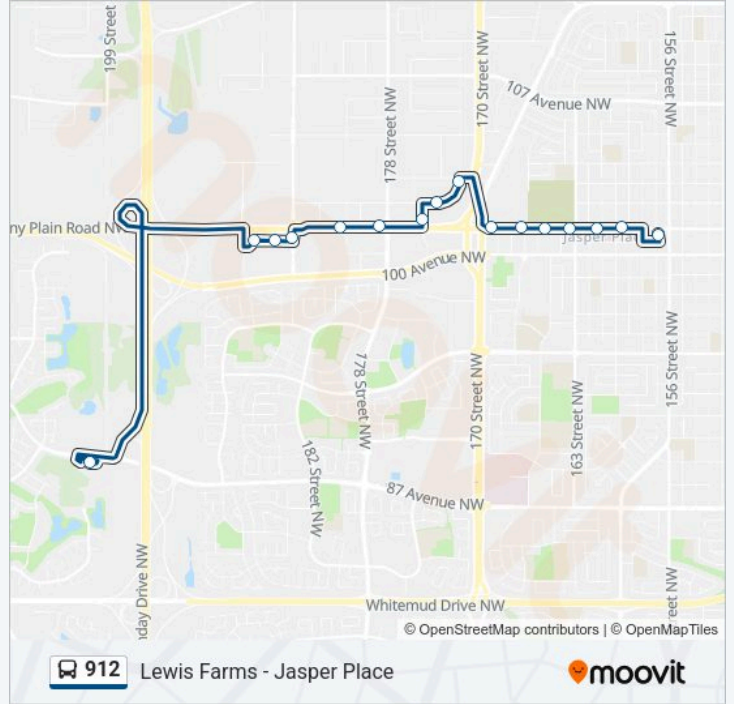

**912 bus Info**

**Direction:** Lewis Farms Transit Centre Bay H→Jasper Place Transit Centre Bay A

**Stops:** 16

**Trip Duration:** 19 min

**Line Summary:**

**Direction: Jasper Place Transit Centre Bay A → Lewis Farms Transit Centre Bay H**

16 stops

[VIEW LINE SCHEDULE](#)

- Jasper Place Transit Centre Bay A
- 159 Street & Stony Plain Road
- 161 Street & Stony Plain Road
- 163 Street & Stony Plain Road
- 165 Street & Stony Plain Road
- 167 Street & Stony Plain Road
- 169 Street & Stony Plain Road
- 172 Street & 103 Avenue
- 174 Street & 102 Avenue
- 175 Street & Stony Plain Road
- 178 Street & Stony Plain Road
- 180 Street & Stony Plain Road
- 184 Street & Stony Plain Road
- 184 Street & Parking Lot
- 186 Street & Parking Lot
- Lewis Farms Transit Centre Bay H

**912 bus Time Schedule**

Jasper Place Transit Centre Bay A → Lewis Farms Transit Centre Bay H Route Timetable:

Monday	05:56-21:53
Tuesday	05:56-21:53
Wednesday	05:56-21:53
Thursday	05:56-21:53
Friday	05:56-21:53
Saturday	07:55-18:55
Sunday	09:54-18:54

**912 bus Info**

**Direction:** Jasper Place Transit Centre Bay A → Lewis Farms Transit Centre Bay H

**Stops:** 16

**Trip Duration:** 19 min

**Line Summary:**

912 bus time schedules and route maps are available in an offline PDF at [moovitapp.com](https://moovitapp.com). Use the Moovit App to see live bus times, train schedule or subway schedule, and step-by-step directions for all public transit in Edmonton.