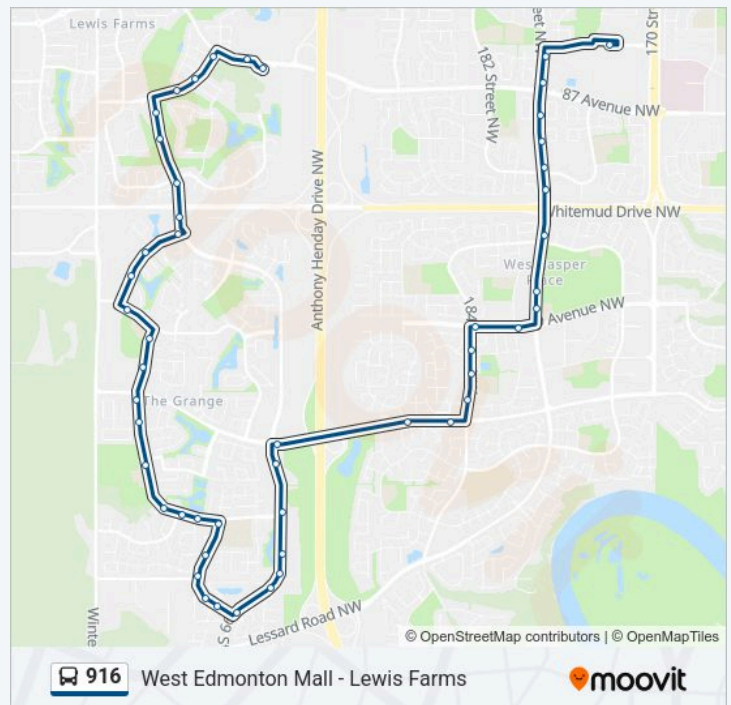

Stops: 50

Trip Duration: 36 min

Line Summary:

- 199 Street & 53 Avenue
- 199 Street & Hemmingway Road
- 199 Street & 48 Avenue
- 199 Street & 45 Avenue
- 199 Street & Hays Drive
- 199 Street & 44 Avenue
- 204 Street & Hilton Crescent
- 204 Street & 46 Avenue
- 204 Street & 48 Avenue
- 204 Street & Hemingway Road
- 206 Street & Hemingway Road
- Hope Road & Hemingway Road
- Hardy Point & Hemingway Road
- Hemingway Road & 57 Avenue
- Hemingway Road & Hodgins Road
- Granville Link & 62 Avenue
- Granville Link & Getty Heath
- Granville Link & Glastonbury Boulevard
- Granville Drive & Glastonbury Boulevard
- Granville Drive & Godson Point
- Granville Drive & Goodridge Link
- Guardian Road & Granville Drive
- Lewis Estates Boulevard & Potter Greens Drive
- Lewis Estates Boulevard & Suder Greens Drive
- Lewis Estates Boulevard & Suder Greens Drive
- Lewis Estates Boulevard & Suder Greens Drive
- 207 Street & Suder Greens Drive
- Suder Greens Drive & Picard Drive
- Suder Greens Drive & Webber Greens Drive
- Lewis Farms Transit Centre Bay I

Lewis Farms Transit Centre Bay I→West Edmonton Mall Transit Centre Bay A Route Timetable:

Monday	05:38-00:02
Tuesday	05:38-00:02
Wednesday	05:38-00:02
Thursday	05:38-00:02
Friday	05:38-00:02
Saturday	05:58-23:29
Sunday	06:00-23:00

916 bus Info

Direction: Lewis Farms Transit Centre Bay I→West Edmonton Mall Transit Centre Bay A

Stops: 50

Trip Duration: 38 min

Line Summary:

199 Street & Hemingway Road

199 Street & 56 Avenue

199 Street & 62 Avenue