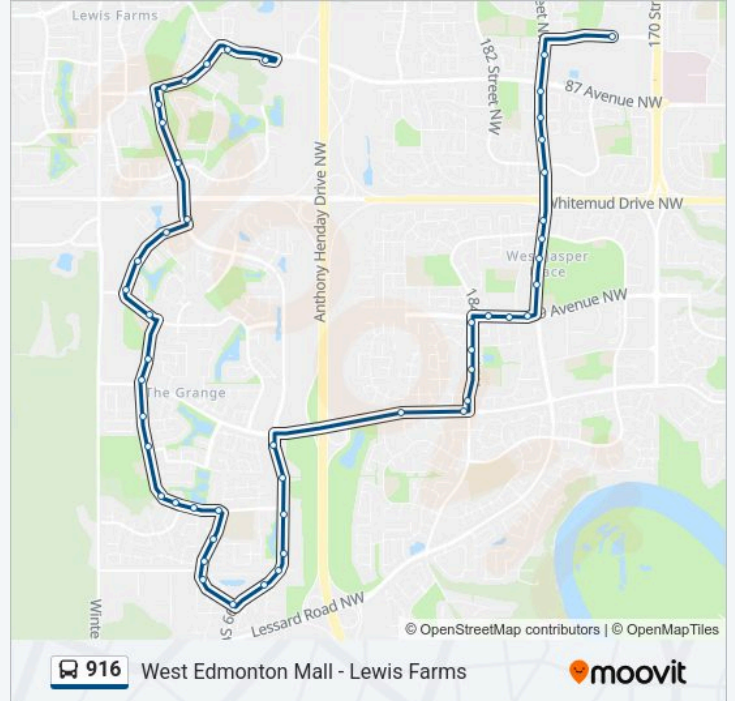

178 Street & 76 Avenue

178 Street & 74 Avenue

178 Street & 71 Avenue

178 Street & 69 Avenue

180 Street & 69 Avenue

Willow Court & 69 Avenue

184 Street & 69 Avenue

184 Street & 66 Avenue

Monday	05:26-23:38
Tuesday	05:26-23:38
Wednesday	05:26-23:38
Thursday	05:26-23:38
Friday	05:26-23:38
Saturday	06:37-00:08
Sunday	06:38-23:39

916 bus Info

Direction: West Edmonton Mall Transit Centre Bay A→Lewis Farms Transit Centre Bay I

Stops: 50

Trip Duration: 36 min

Line Summary:

- 199 Street & 53 Avenue
- 199 Street & Hemmingway Road
- 199 Street & 48 Avenue
- 199 Street & 45 Avenue
- 199 Street & Hays Drive
- 199 Street & 44 Avenue
- 204 Street & Hilton Crescent
- 204 Street & 46 Avenue
- 204 Street & 48 Avenue
- 204 Street & Hemingway Road
- 206 Street & Hemingway Road
- Hope Road & Hemingway Road
- Hardy Point & Hemingway Road
- Hemingway Road & 57 Avenue
- Hemingway Road & Hodgins Road
- Granville Link & 62 Avenue
- Granville Link & Getty Heath
- Granville Link & Glastonbury Boulevard
- Granville Drive & Glastonbury Boulevard
- Granville Drive & Godson Point
- Granville Drive & Goodridge Link
- Guardian Road & Granville Drive
- Lewis Estates Boulevard & Potter Greens Drive
- Lewis Estates Boulevard & Suder Greens Drive
- Lewis Estates Boulevard & Suder Greens Drive
- Lewis Estates Boulevard & Suder Greens Drive
- 207 Street & Suder Greens Drive
- Suder Greens Drive & Picard Drive
- Suder Greens Drive & Webber Greens Drive
- Lewis Farms Transit Centre Bay I