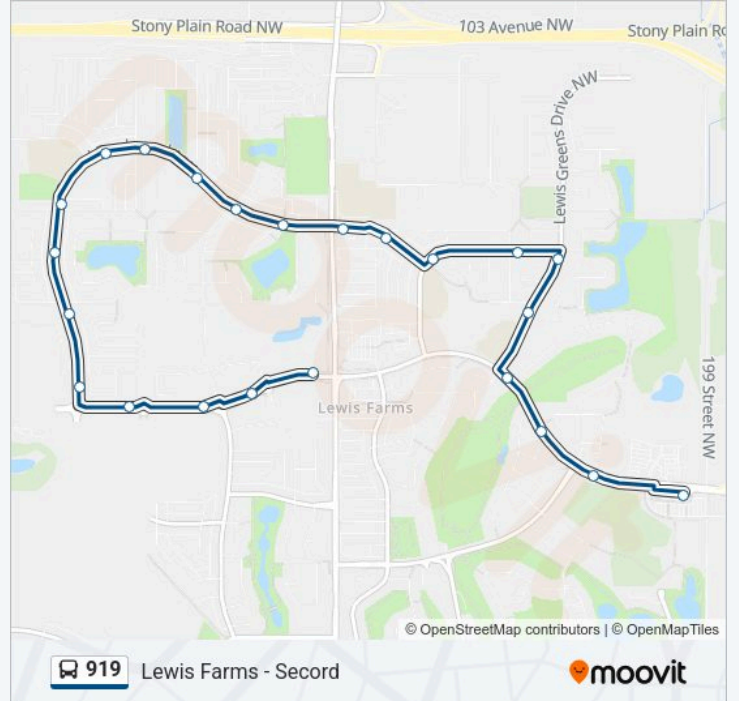

- 215 Street & 92 Avenue
- 218 Street & 92 Avenue
- Secord Drive & 92 Avenue
- 223 Street & 92 Avenue
- Secord Boulevard & 92 Avenue
- Secord Boulevard & 94 Avenue
- Secord Boulevard & Secord Gate
- Secord Boulevard & 96 Avenue
- Secord Boulevard & 97 Avenue
- 224 Street & Secord Boulevard
- 222 Street & Secord Boulevard
- Secord Drive & Secord Boulevard
- 218 Street & Secord Boulevard
- 215 Street & 96 Avenue
- 213 Street & 96 Avenue
- 211 Street & 96 Avenue
- 208 Street & 96 Avenue
- Lewis Greens Drive & 96 Avenue

919 bus Info

Direction: 215 Street & 92 Avenue→Lewis Farms Transit Centre Bay E

Stops: 23

Trip Duration: 17 min

Line Summary:

Lewis Greens Drive & 94 Avenue

Webber Greens Drive & 92a Avenue

Suder Greens Drive & Webber Greens Drive

Suder Greens Drive & Webber Greens Drive

Lewis Farms Transit Centre Bay E

919 bus time schedules and route maps are available in an offline PDF at moovitapp.com. Use the Moovit App to see live bus times, train schedule or subway schedule, and step-by-step directions for all public transit in Edmonton.