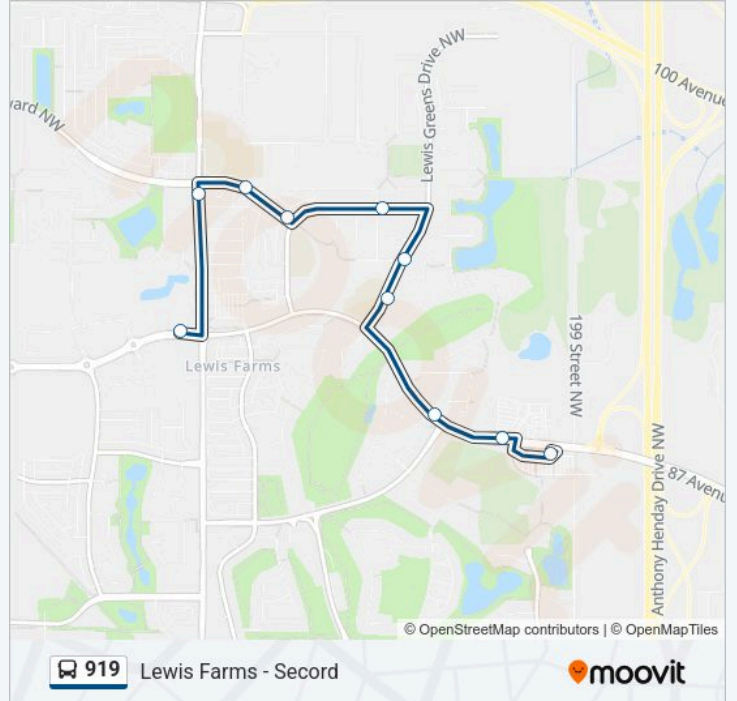

- Lewis Farms Transit Centre Bay E
- West Henday Promenade Access & Webber Greens Drive
- 206 Street & Webber Greens Drive
- Lewis Greens Drive & 93a Avenue
- Lewis Greens Drive & 94 Avenue
- 208 Street & 96 Avenue
- 211 Street & 96 Avenue
- 213 Street & 96 Avenue
- 215 Street & Secord Boulevard
- 215 Street & 92 Avenue

919 bus Time Schedule

Lewis Farms Transit Centre Bay E→215 Street & 92 Avenue Route Timetable:

Monday	05:32-21:32
Tuesday	05:32-21:32
Wednesday	05:32-21:32
Thursday	05:32-21:32
Friday	05:32-21:32
Saturday	06:00-22:00
Sunday	08:00-22:00

919 bus Info

Direction: Lewis Farms Transit Centre Bay E→215 Street & 92 Avenue

Stops: 10

Trip Duration: 9 min

Line Summary:

**Direction: 215 Street & 92 Avenue→Lewis Farms
Transit Centre Bay E**

23 stops

[VIEW LINE SCHEDULE](#)

- 215 Street & 92 Avenue
- 218 Street & 92 Avenue
- Secord Drive & 92 Avenue
- 223 Street & 92 Avenue
- Secord Boulevard & 92 Avenue
- Secord Boulevard & 94 Avenue
- Secord Boulevard & Secord Gate
- Secord Boulevard & 96 Avenue
- Secord Boulevard & 97 Avenue
- 224 Street & Secord Boulevard
- 222 Street & Secord Boulevard
- Secord Drive & Secord Boulevard
- 218 Street & Secord Boulevard
- 215 Street & 96 Avenue
- 213 Street & 96 Avenue
- 211 Street & 96 Avenue
- 208 Street & 96 Avenue
- Lewis Greens Drive & 96 Avenue