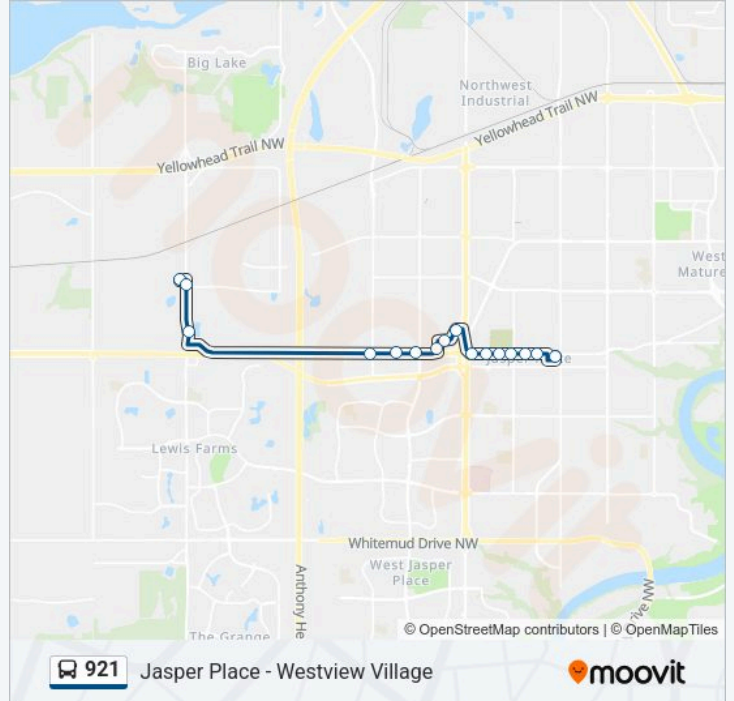

Use the Moovit App to find the closest 921 bus station near you and find out when is the next 921 bus arriving.

Direction: Jasper Place Transit Centre Bay A→215 Street & Westview Boulevard

16 stops

[VIEW LINE SCHEDULE](#)

Jasper Place Transit Centre Bay A

159 Street & Stony Plain Road

161 Street & Stony Plain Road

163 Street & Stony Plain Road

165 Street & Stony Plain Road

167 Street & Stony Plain Road

169 Street & Stony Plain Road

215 Street & Westview Boulevard

921 bus Time Schedule

Jasper Place Transit Centre Bay A→215 Street & Westview Boulevard Route Timetable:

Monday	05:17-22:46
Tuesday	05:17-22:46
Wednesday	05:17-22:46
Thursday	05:17-22:46
Friday	05:17-22:46
Saturday	06:48-22:48
Sunday	08:45-22:45

921 bus Info

Direction: Jasper Place Transit Centre Bay A→215 Street & Westview Boulevard

Stops: 16

Trip Duration: 18 min

Line Summary:

Direction: 215 Street & Westview Boulevard→Jasper Place Transit Centre Bay A