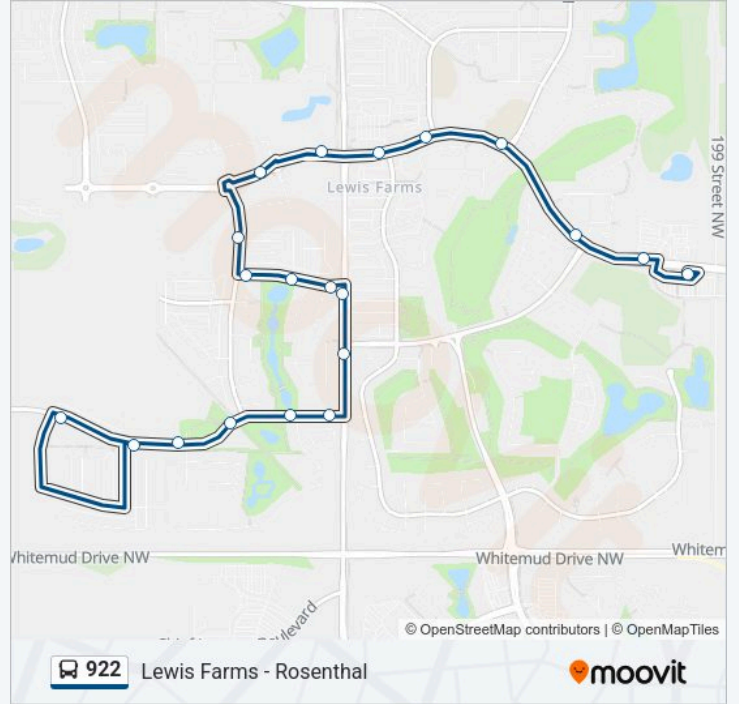

20 stops

[VIEW LINE SCHEDULE](#)

- Lewis Farms Transit Centre Bay D
- West Henday Promenade Access & Webber Greens Drive
- 206 Street & Webber Greens Drive
- Lewis Greens Drive & Webber Greens Drive
- 211 Street & Webber Greens Drive
- 213 Street & Webber Greens Drive
- 215 Street & 92 Avenue
- 218 Street & 92 Avenue
- Rosenthal Way & 91 Avenue
- Rosenthal Way & Rosenthal Link
- 218 Street & Rosenthal Link
- 217 Street & Rosenthal Link
- 215 Street & Rosenthal Link
- 215 Street & Suder Greens Drive
- 215 Street & Rosenthal Boulevard
- 217 Street & Rosenthal Boulevard
- Rosenthal Way & Rosenthal Boulevard

**922 bus Time Schedule**

Lewis Farms Transit Centre Bay D→224 Street & Rosenthal Boulevard Route Timetable:

Monday	05:26-23:01
Tuesday	05:26-23:01
Wednesday	05:26-23:01
Thursday	05:26-23:01
Friday	05:26-23:01
Saturday	05:53-22:23
Sunday	05:53-22:23

**922 bus Info**

**Direction:** Lewis Farms Transit Centre Bay D→224 Street & Rosenthal Boulevard

**Stops:** 20

**Trip Duration:** 16 min

**Line Summary:**

222 Street & Rosenthal Boulevard

227 Street & Rosenthal Boulevard

224 Street & Rosenthal Boulevard

922 bus time schedules and route maps are available in an offline PDF at [moovitapp.com](https://moovitapp.com). Use the Moovit App to see live bus times, train schedule or subway schedule, and step-by-step directions for all public transit in Edmonton.