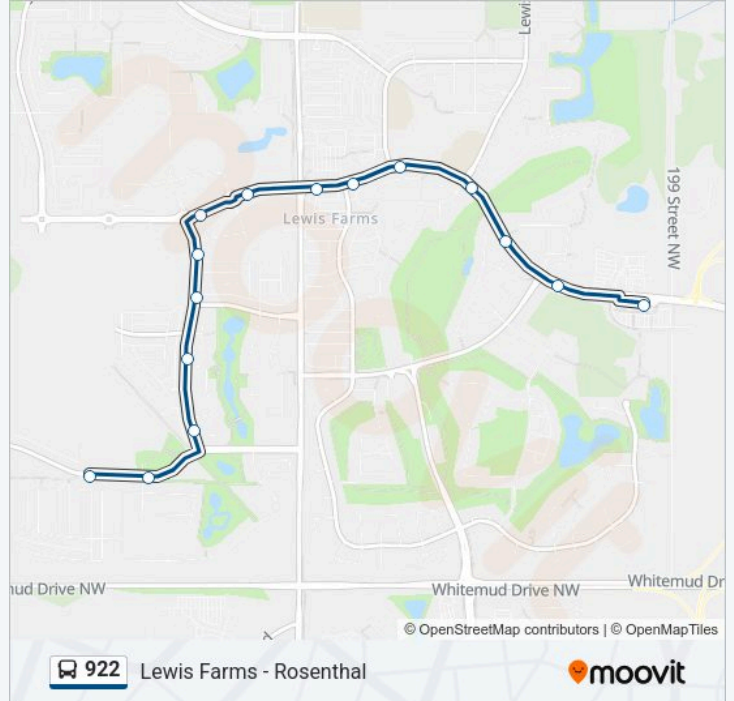

224 Street & Rosenthal Boulevard  
222 Street & Rosenthal Boulevard  
Rosenthal Way & 83 Avenue  
Rosenthal Way & 86 Avenue  
Rosenthal Way & Rosenthal Link  
Rosenthal Way & 91 Avenue  
Rosenthal Way & 92 Avenue  
218 Street & 92 Avenue  
215 Street & Webber Greens Drive  
213 Street & Webber Greens Drive  
211 Street & Webber Greens Drive  
Webber Greens Drive & 92a Avenue  
Suder Greens Drive & Webber Greens Drive  
Suder Greens Drive & Webber Greens Drive  
Lewis Farms Transit Centre Bay D

**922 bus Time Schedule**

224 Street & Rosenthal Boulevard→Lewis Farms Transit Centre Bay D Route Timetable:

Monday	05:38-23:14
Tuesday	05:38-23:14
Wednesday	05:38-23:14
Thursday	05:38-23:14
Friday	05:38-23:14
Saturday	06:06-22:06
Sunday	06:06-22:36

**922 bus Info**

**Direction:** 224 Street & Rosenthal Boulevard→Lewis Farms Transit Centre Bay D

**Stops:** 15

**Trip Duration:** 11 min

**Line Summary:**

**Direction: Lewis Farms Transit Centre Bay D→224 Street & Rosenthal Boulevard**

20 stops

[VIEW LINE SCHEDULE](#)

- Lewis Farms Transit Centre Bay D
- West Henday Promenade Access & Webber Greens Drive
- 206 Street & Webber Greens Drive
- Lewis Greens Drive & Webber Greens Drive
- 211 Street & Webber Greens Drive
- 213 Street & Webber Greens Drive
- 215 Street & 92 Avenue
- 218 Street & 92 Avenue
- Rosenthal Way & 91 Avenue
- Rosenthal Way & Rosenthal Link
- 218 Street & Rosenthal Link
- 217 Street & Rosenthal Link
- 215 Street & Rosenthal Link
- 215 Street & Suder Greens Drive
- 215 Street & Rosenthal Boulevard
- 217 Street & Rosenthal Boulevard
- Rosenthal Way & Rosenthal Boulevard