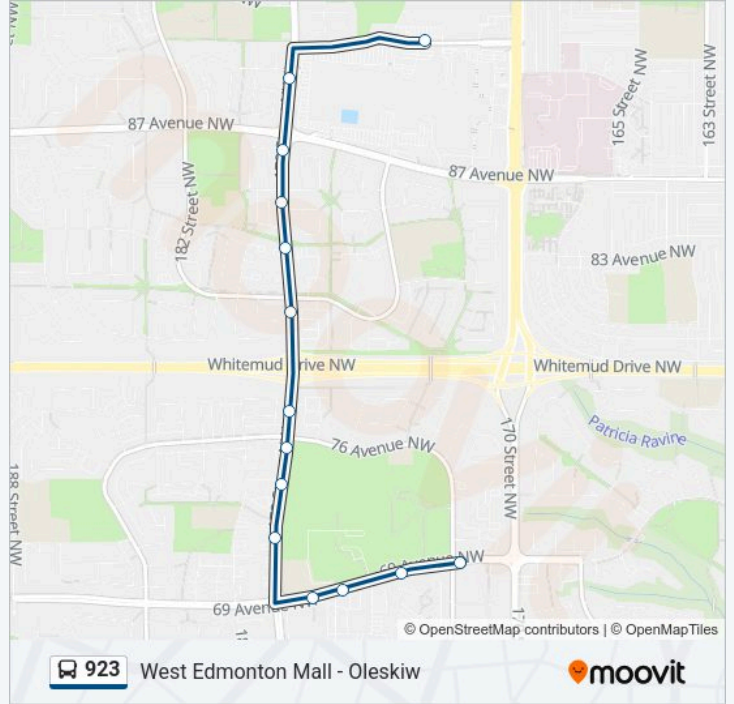

923 bus time schedules and route maps are available in an offline PDF at moovitapp.com. Use the Moovit App to see live bus times, train schedule or subway schedule, and step-by-step directions for all public transit in Edmonton.

© 2025 Moovit - All Rights Reserved