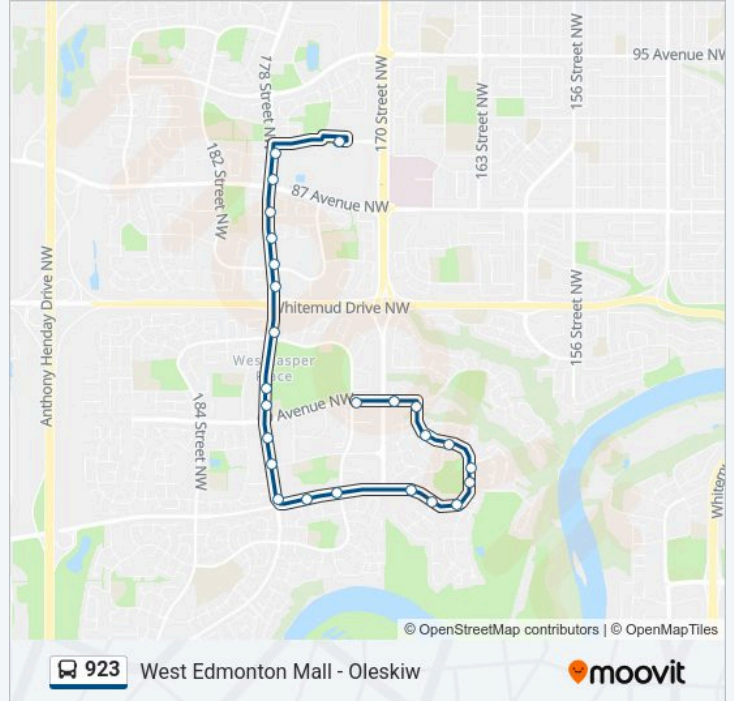

Use the Moovit App to find the closest 923 bus station near you and find out when is the next 923 bus arriving.

**Direction: 172 Street & 69 Avenue→West Edmonton Mall Transit Centre Bay A**

25 stops

[VIEW LINE SCHEDULE](#)

**923 bus Info**

**Direction:** 172 Street & 69 Avenue→West Edmonton Mall Transit Centre Bay A

**Stops:** 25

**Trip Duration:** 17 min

**Line Summary:**

178 Street & 85 Avenue

178 Street & 86 Avenue

178 Street & 87 Avenue

178 Street & 89 Avenue

West Edmonton Mall Transit Centre Bay A

**Direction: West Edmonton Mall Transit Centre Bay A → 172 Street & 69 Avenue**

14 stops

[VIEW LINE SCHEDULE](#)

West Edmonton Mall Transit Centre Bay A

178 Street & 89 Avenue

178 Street & 87 Avenue

178 Street & 85 Avenue

178 Street & 81 Avenue

178 Street & 81 Avenue

178 Street & Whitemud Drive

178 Street & 76 Avenue

178 Street & 74 Avenue