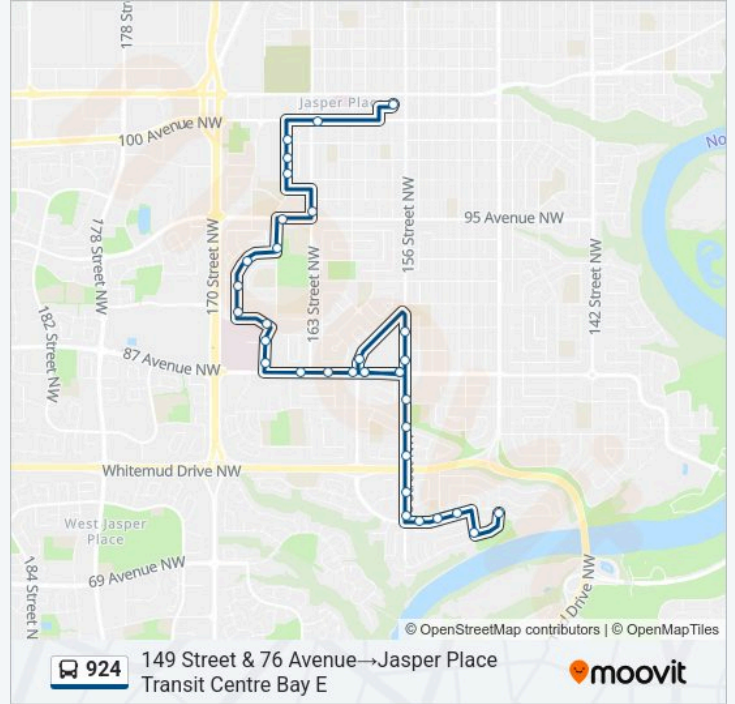

924 Line**Jasper Place Transit Centre Bay E→149 Street & 76 Avenue**

Get The App

The 924 bus line (Jasper Place Transit Centre Bay E→149 Street & 76 Avenue) has 2 routes. For regular weekdays, their operation hours are:

Direction: Jasper Place Transit Centre Bay E→149 Street & 76 Avenue

29 stops

[VIEW LINE SCHEDULE](#)

Jasper Place Transit Centre Bay E

159 Street & Stony Plain Road

161 Street & Stony Plain Road

163 Street & Stony Plain Road

Direction: 149 Street & 76 Avenue→Jasper Place Transit Centre Bay E

34 stops

[VIEW LINE SCHEDULE](#)

149 Street & 76 Avenue
 151 Street & Rio Terrace Drive
 152 Street & 76 Avenue
 154 Street & 76 Avenue
 155 Street & 76 Avenue
 156 Street & 76 Avenue
 156 Street & 77a Avenue
 156 Street & 79a Avenue
 156 Street & 81 Avenue
 156 Street & 84 Avenue
 156 Street & 87 Avenue
 Meadowlark Road & 87 Avenue
 Meadowlark Road & 87 Avenue
 156 Street & 90 Avenue
 156 Street & 89 Avenue
 156 Street & 87 Avenue
 Meadowlark Road & 87 Avenue
 Meadowlark Road & 87 Avenue

924 bus Info

Direction: 149 Street & 76 Avenue→Jasper Place Transit Centre Bay E

Stops: 34

Trip Duration: 24 min

Line Summary:

161 Street & 87 Avenue
 163 Street & 87 Avenue
 165 Street & 87 Avenue
 165 Street & 87a Avenue
 165 Street & 88 Avenue
 168 Street & 88 Avenue
 168 Street & 91 Avenue
 168 Street & 93 Avenue
 165 Street & 93 Avenue
 165 Street & 95 Avenue
 163 Street & 95 Avenue
 165 Street & 97 Avenue
 165 Street & 99 Avenue
 165 Street & 99 Avenue
 163 Street & 100 Avenue
 Jasper Place Transit Centre Bay E