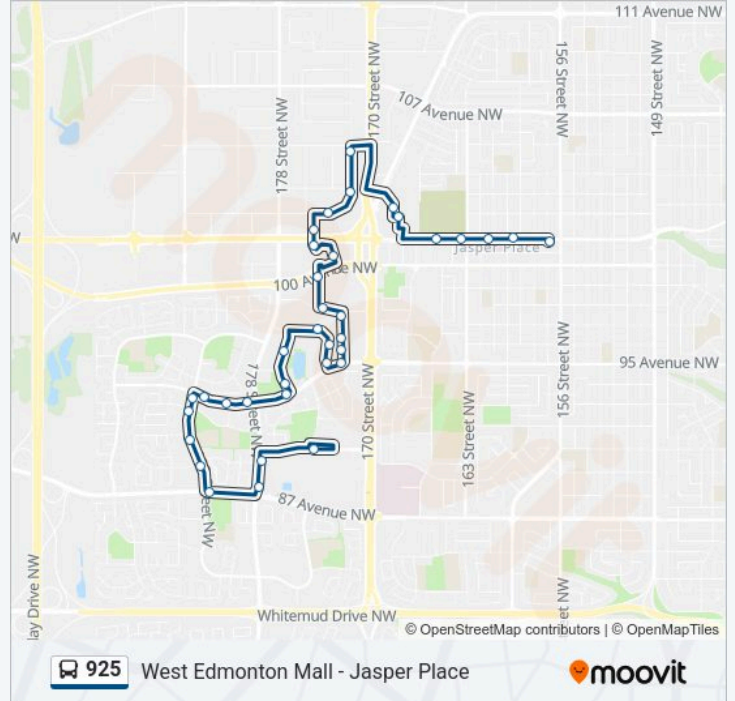

172 Street & 97 Avenue
172 Street & 95 Avenue
172 Street & 95 Avenue
174 Street & 95 Avenue
174 Street & 98a Avenue
174 Street & 98a Avenue
176 Street & 96 Avenue
176 Street & 96 Avenue
176 Street & 95 Avenue
178 Street & 95 Avenue
178 Street & 95 Avenue
182 Street & 95 Avenue
182 Street & 95 Avenue
182 Street & 93 Avenue
182 Street & 91 Avenue
182 Street & 89 Avenue
182 Street & 87 Avenue
178 Street & 87 Avenue
178 Street & 89 Avenue

West Edmonton Mall Transit Centre Bay B

925 bus time schedules and route maps are available in an offline PDF at moovitapp.com. Use the Moovit App to see live bus times, train schedule or subway schedule, and step-by-step directions for all public transit in Edmonton.

© 2025 Moovit - All Rights Reserved