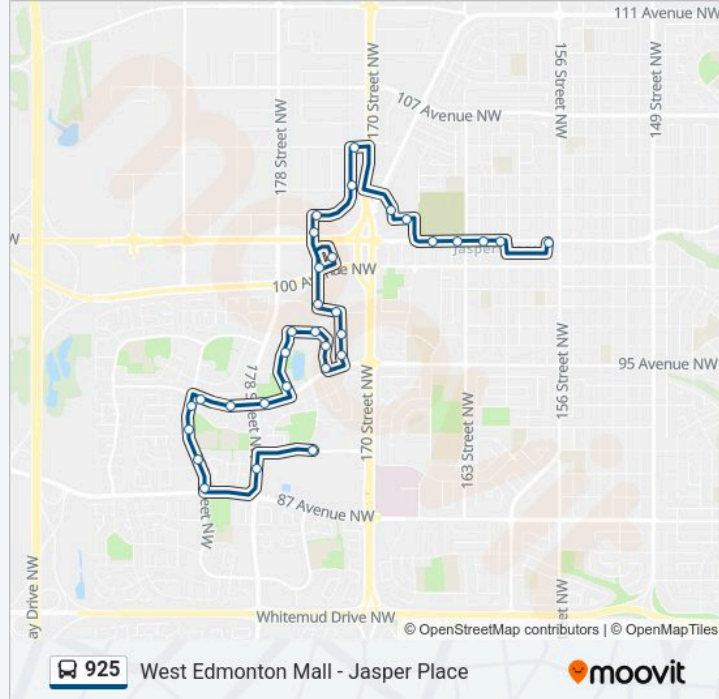

Stops: 32

Trip Duration: 32 min

Line Summary:

173 Street & Stony Plain Road

175 Street & Stony Plain Road

175 Street & 102 Avenue

172 Street & 103 Avenue

172 Street & 105 Avenue

Mayfield Common

Mayfield Common

166 Street & Stony Plain Road

164 Street & Stony Plain Road

162 Street & Stony Plain Road

160 Street & Stony Plain Road

Jasper Place Transit Centre Bay G

Direction: Jasper Place Transit Centre Bay G→West Edmonton Mall Transit Centre Bay B

36 stops

[VIEW LINE SCHEDULE](#)

Jasper Place Transit Centre Bay G

159 Street & Stony Plain Road

161 Street & Stony Plain Road

163 Street & Stony Plain Road

165 Street & Stony Plain Road

Mayfield Common