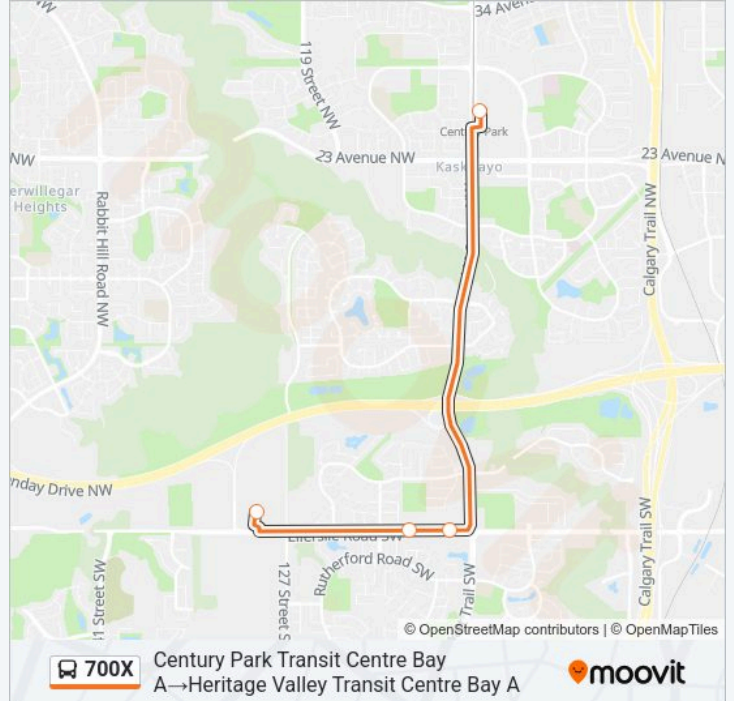

**Direction: Century Park Transit Centre Bay A→Heritage Valley Transit Centre Bay A**

4 stops

[VIEW LINE SCHEDULE](#)

Century Park Transit Centre Bay A

111 Street & Ellerslie Road SW

115 Street & Ellerslie Road SW

Heritage Valley Transit Centre Bay A

**700X bus Time Schedule**

Century Park Transit Centre Bay A→Heritage Valley Transit Centre Bay A Route Timetable:

Monday	04:57-21:59
Tuesday	04:57-21:59
Wednesday	04:57-21:59
Thursday	04:57-21:59
Friday	04:57-21:59
Saturday	Not Operational
Sunday	Not Operational

**700X bus Info**

**Direction:** Century Park Transit Centre Bay A→Heritage Valley Transit Centre Bay A

**Stops:** 4

**Trip Duration:** 10 min

**Line Summary:**

**Direction: Heritage Valley Transit Centre Bay A → Century Park Transit Centre Bay A**

2 stops

[VIEW LINE SCHEDULE](#)

Heritage Valley Transit Centre Bay A

Century Park Transit Centre Bay A