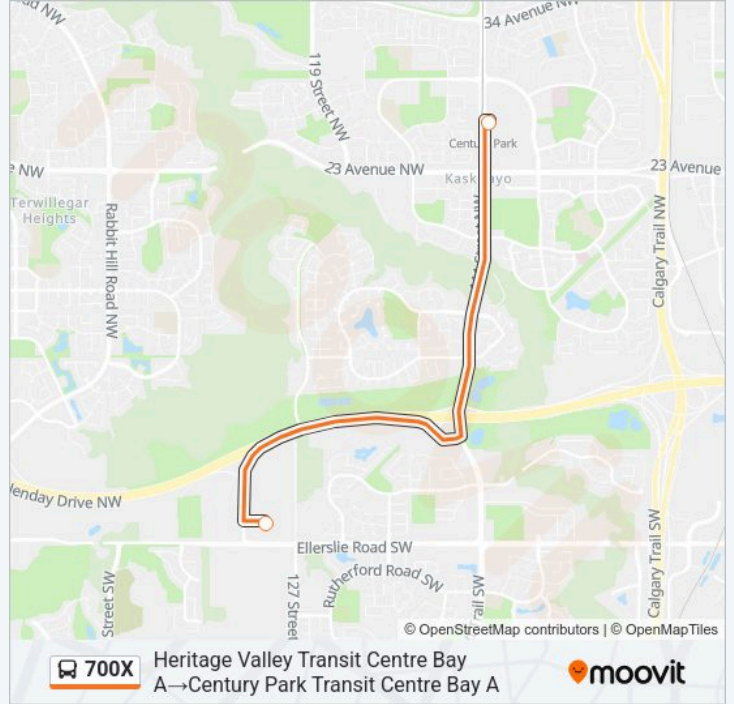

**Direction: Century Park Transit Centre Bay A→Heritage Valley Transit Centre Bay A**

4 stops

[VIEW LINE SCHEDULE](#)

Century Park Transit Centre Bay A

111 Street & Ellerslie Road SW

115 Street & Ellerslie Road SW

2 stops

[VIEW LINE SCHEDULE](#)

Heritage Valley Transit Centre Bay A

Century Park Transit Centre Bay A

### 700X bus Time Schedule

Heritage Valley Transit Centre Bay A → Century Park Transit Centre Bay A Route Timetable:

Monday	05:00-21:45
Tuesday	05:00-21:45
Wednesday	05:00-21:45
Thursday	05:00-21:45
Friday	05:00-21:45
Saturday	Not Operational
Sunday	Not Operational

### 700X bus Info

**Direction:** Heritage Valley Transit Centre Bay A → Century Park Transit Centre Bay A

**Stops:** 2

**Trip Duration:** 9 min

**Line Summary:**

700X bus time schedules and route maps are available in an offline PDF at [moovitapp.com](https://moovitapp.com). Use the Moovit App to see live bus times, train schedule or subway schedule, and step-by-step directions for all public transit in Edmonton.