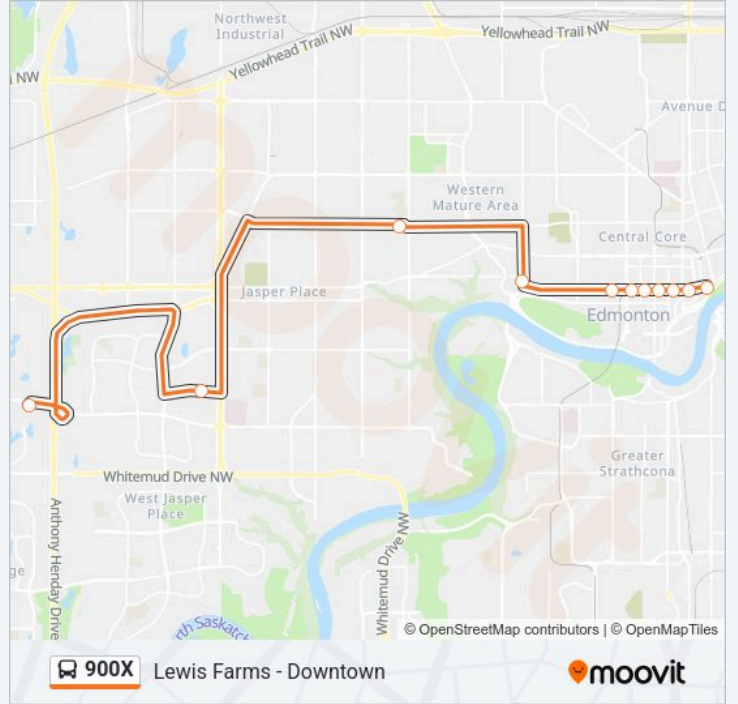

**900X bus Info**  
**Direction:** Lewis Farms Transit Centre Bay N→101 Street & 102 Avenue  
**Stops:** 15  
**Trip Duration:** 51 min  
**Line Summary:**

**Direction: Lewis Farms Transit Centre Bay N→Thornton Court & Jasper Avenue**  
 11 stops  
[VIEW LINE SCHEDULE](#)

- Lewis Farms Transit Centre Bay N
- West Edmonton Mall Transit Centre Bay C
- 144 Street & 107 Avenue
- 124 Street & 102 Avenue
- 112 Street & Jasper Avenue
- 109 Street & Jasper Avenue
- 107 Street & Jasper Avenue
- 105 Street & Jasper Avenue
- 103 Street & Jasper Avenue
- 101 Street & Jasper Avenue
- Thornton Court & Jasper Avenue

**900X bus Time Schedule**

Lewis Farms Transit Centre Bay N→Thornton Court & Jasper Avenue Route Timetable:

Monday	05:41-21:28
Tuesday	05:41-21:28
Wednesday	05:41-21:28
Thursday	05:41-21:28
Friday	05:41-21:28
Saturday	08:54-18:56
Sunday	09:57-17:57

**900X bus Info**

**Direction:** Lewis Farms Transit Centre Bay N→Thornton Court & Jasper Avenue

**Stops:** 11

**Trip Duration:** 42 min

**Line Summary:**

900X bus time schedules and route maps are available in an offline PDF at [moovitapp.com](https://moovitapp.com). Use the Moovit App to see live bus times, train schedule or subway schedule, and step-by-step directions for all public transit in Edmonton.