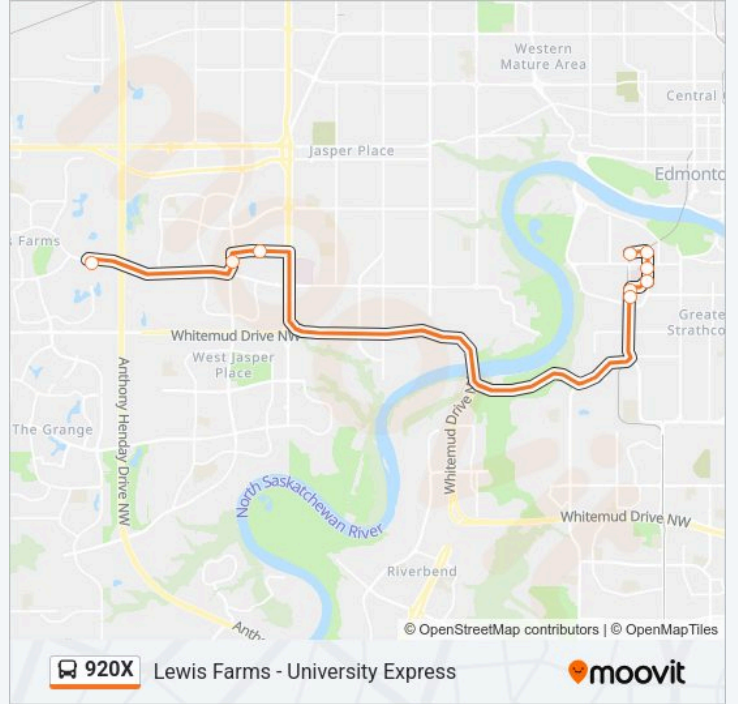

**920X bus Info**

**Direction:** University Transit Centre Bay A→Lewis Farms Transit Centre Bay A

**Stops:** 8

**Trip Duration:** 41 min

**Line Summary:**

**Direction: 114 Street & 89 Avenue→Lewis Farms Transit Centre Bay A**

9 stops

[VIEW LINE SCHEDULE](#)

114 Street & 89 Avenue

University Transit Centre Bay A

112 Street & 86 Avenue

112 Street & 84 Avenue

114 Street & 83 Avenue

114 Street & 82 Avenue

West Edmonton Mall Transit Centre Bay B

178 Street & 89 Avenue

Lewis Farms Transit Centre Bay A

**920X bus Time Schedule**

114 Street & 89 Avenue→Lewis Farms Transit Centre Bay A Route Timetable:

Monday	13:58-17:14
Tuesday	13:58-17:14
Wednesday	13:58-17:14
Thursday	13:58-17:14
Friday	13:58-17:14
Saturday	Not Operational
Sunday	Not Operational

**920X bus Info**

**Direction:** 114 Street & 89 Avenue→Lewis Farms Transit Centre Bay A

**Stops:** 9

**Trip Duration:** 38 min

**Line Summary:**

920X bus time schedules and route maps are available in an offline PDF at [moovitapp.com](https://moovitapp.com). Use the Moovit App to see live bus times, train schedule or subway schedule, and step-by-step directions for all public transit in Edmonton.