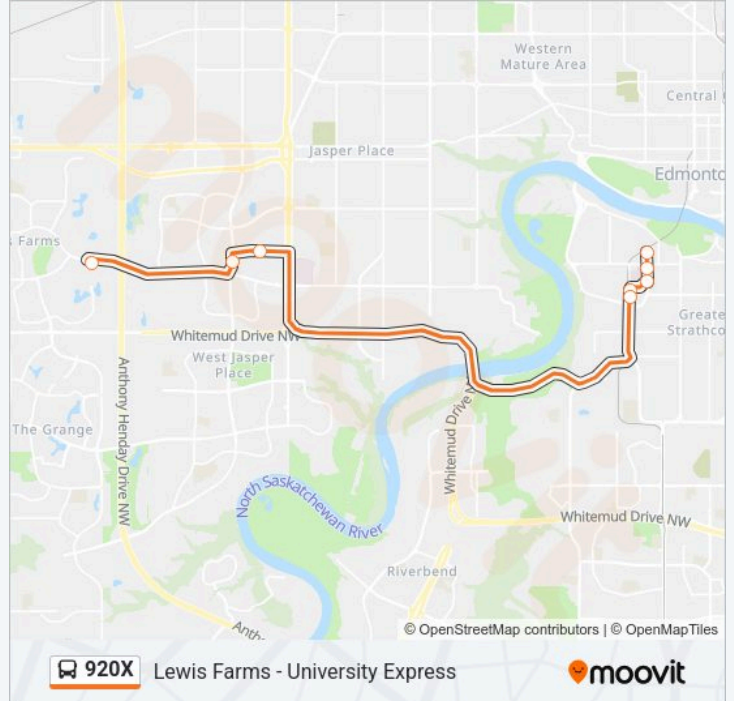

8 stops

[VIEW LINE SCHEDULE](#)

University Transit Centre Bay A

112 Street & 86 Avenue

112 Street & 84 Avenue

114 Street & 83 Avenue

114 Street & 82 Avenue

West Edmonton Mall Transit Centre Bay B

178 Street & 89 Avenue

Lewis Farms Transit Centre Bay A

**920X bus Time Schedule**

University Transit Centre Bay A→Lewis Farms Transit Centre Bay A Route Timetable:

Monday	16:00-17:30
Tuesday	16:00-17:30
Wednesday	16:00-17:30
Thursday	16:00-17:30
Friday	16:00-17:30
Saturday	Not Operational
Sunday	Not Operational

**920X bus Info**

**Direction:** University Transit Centre Bay A→Lewis Farms Transit Centre Bay A

**Stops:** 8

**Trip Duration:** 41 min

**Line Summary:**

**Direction: 114 Street & 89 Avenue→Lewis Farms Transit Centre Bay A**

9 stops

[VIEW LINE SCHEDULE](#)

114 Street & 89 Avenue

University Transit Centre Bay A

112 Street & 86 Avenue

112 Street & 84 Avenue

114 Street & 83 Avenue

114 Street & 82 Avenue