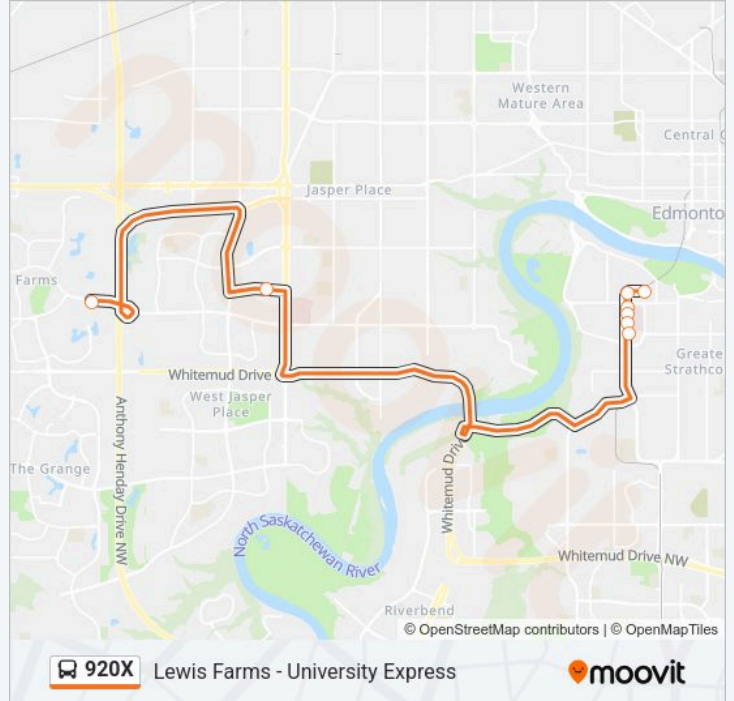

Lewis Farms Transit Centre Bay C

West Edmonton Mall Transit Centre Bay C

114 Street & 82 Avenue

114 Street & 83 Avenue

114 Street & 85 Avenue

114 Street & 87 Avenue

114 Street & 89 Avenue

University Transit Centre Bay A

**920X bus Info**

**Direction:** Lewis Farms Transit Centre Bay C→University Transit Centre Bay A

**Stops:** 8

**Trip Duration:** 33 min

**Line Summary:**

**Direction: University Transit Centre Bay A→Lewis Farms Transit Centre Bay A**

8 stops

[VIEW LINE SCHEDULE](#)

University Transit Centre Bay A

112 Street & 86 Avenue

112 Street & 84 Avenue

114 Street & 83 Avenue

114 Street & 82 Avenue

West Edmonton Mall Transit Centre Bay B

**920X bus Info**

**Direction:** University Transit Centre Bay A→Lewis Farms Transit Centre Bay A

**Stops:** 8

**Trip Duration:** 41 min

**Line Summary:**

**Direction: 114 Street & 89 Avenue→Lewis Farms Transit Centre Bay A**