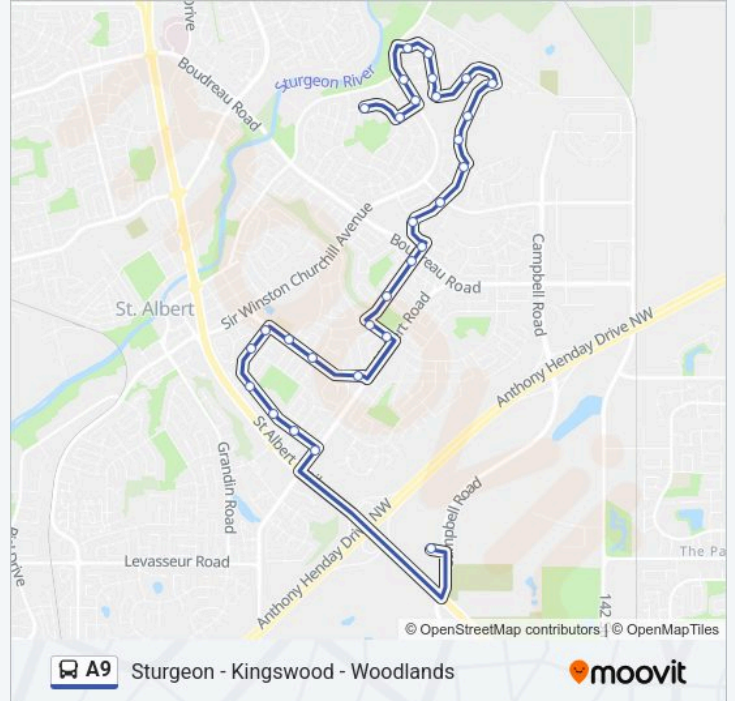

Direction: Naki Transit Centre

30 stops

[VIEW LINE SCHEDULE](#)

- Willoughby Dr & Wolcott Pl
- Waverly Dr & Willoughby Dr
- Swc Ave & Waverly Dr
- Swc Ave & Sturgeon Rd
- Kingswood Dr & Kings Gate
- Kingswood Dr & Kingsview Point
- Kingswood Dr & Kingsbridge Cl
- Kingsway Dr & Kingswood Dr
- Kingsway Dr & Kelso Court
- Kingswood Blvd & Kingsway Dr
- Kingswood Blvd & Kingsmeade Cres
- Kingswood Blvd & Kingsdale Cres
- Kirkwood Dr & Kingswood Blvd
- Parkwood Dr & Poirier Ave
- Parkwood Dr & Park Ave
- Primeau Lane & Boudreau Rd
- Forest Dr & Fraser Dr
- Forest Dr & Fernwood Cres
- Falstaff Ave & Forest Dr
- Falstaff Ave & Fenwick Cr
- Cunningham Rd & Stanley Dr

Sunset Blvd & Salisbury Ave

Sunset Blvd & Sheridan Blvd

Sunset Blvd & Sheridan Dr

Sunset Blvd & Salisbury Ave

Hebert Rd & Sunset Blvd

Nakî Transit Station And Park And Ride

Direction: Kingswood

30 stops

[VIEW LINE SCHEDULE](#)

Nakî Transit Station And Park And Ride

St Albert Trail & Superstore South

Sunset Blvd & Hebert Rd

Sunset Blvd & Sunnyside Cres

Sunset Blvd & Sheridan Dr

Sunset Blvd & Sheridan Blvd

Sunset Blvd & Salisbury Ave

Cunningham Rd & Sunset Blvd

Cunningham Rd & Forest Dr

Cunningham Rd & Sycamore Ave

Cunningham Rd & Stanley Dr

Hebert Rd & Cunningham Rd

Falstaff Ave & Hebert Rd

Forest Dr & Falstaff Ave

Forest Dr & Finch Cres