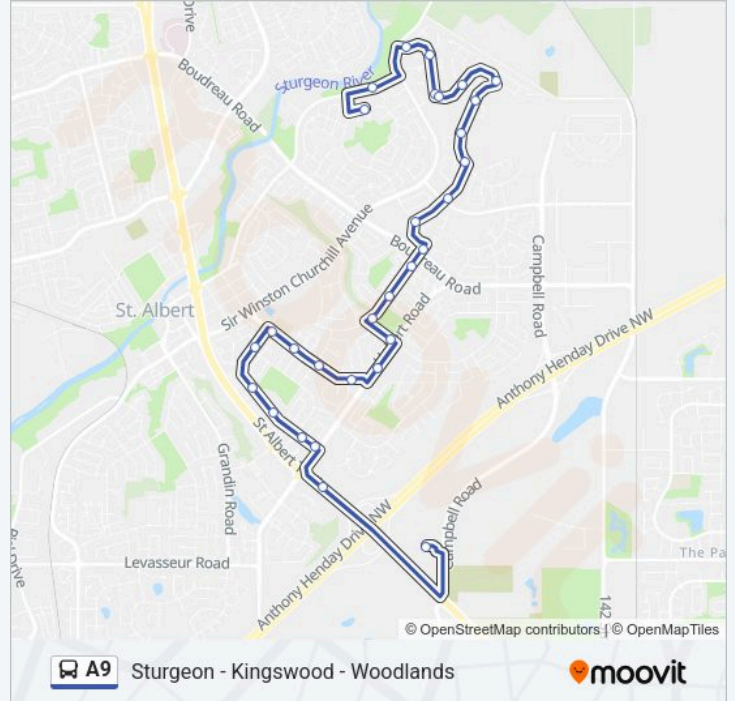

Direction: Naki Transit Centre

30 stops

[VIEW LINE SCHEDULE](#)

- Willoughby Dr & Wolcott Pl
- Waverly Dr & Willoughby Dr
- Swc Ave & Waverly Dr
- Swc Ave & Sturgeon Rd
- Kingswood Dr & Kings Gate
- Kingswood Dr & Kingsview Point
- Kingswood Dr & Kingsbridge Cl
- Kingsway Dr & Kingswood Dr
- Kingsway Dr & Kelso Court
- Kingswood Blvd & Kingsway Dr
- Kingswood Blvd & Kingsmeade Cres
- Kingswood Blvd & Kingsdale Cres
- Kirkwood Dr & Kingswood Blvd
- Parkwood Dr & Poirier Ave
- Parkwood Dr & Park Ave
- Primeau Lane & Boudreau Rd
- Forest Dr & Fraser Dr
- Forest Dr & Fernwood Cres
- Falstaff Ave & Forest Dr
- Falstaff Ave & Fenwick Cr
- Cunningham Rd & Stanley Dr

A9 bus Info

Direction: Kingswood

Stops: 30

Trip Duration: 23 min

Line Summary:

Kirkwood Dr & Poirier Ave

Kingswood Blvd & Kirkwood Dr

Kingswood Blvd & Kingsdale Cres

Kingswood Blvd & Kingsmeade Cres

Kingsway Dr & Kingswood Blvd

Kingsway Dr & Kingsbury Cres

Kingsway Dr & Kingswood Dr

Kingswood Dr & Kingsway Dr

Kingswood Dr & Kingsview Point

Kingswood Dr & Kings Gate

Sturgeon Road & Botanic Park

Willoughby Dr & Wolcott Pl

A9 bus time schedules and route maps are available in an offline PDF at moovitapp.com. Use the Moovit App to see live bus times, train schedule or subway schedule, and step-by-step directions for all public transit in Edmonton.