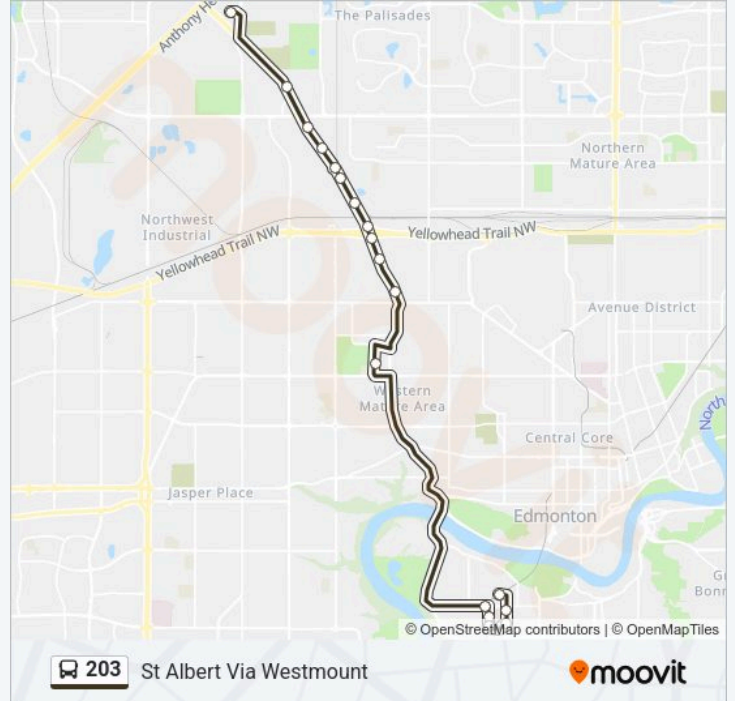

St Albert Trail & Superstore South

St Albert Trail & Gate Avenue

St Albert Trail & Sterling St

St. Albert Centre Exchange

203 bus time schedules and route maps are available in an offline PDF at moovitapp.com. Use the Moovit App to see live bus times, train schedule or subway schedule, and step-by-step directions for all public transit in Edmonton.

© 2025 Moovit - All Rights Reserved