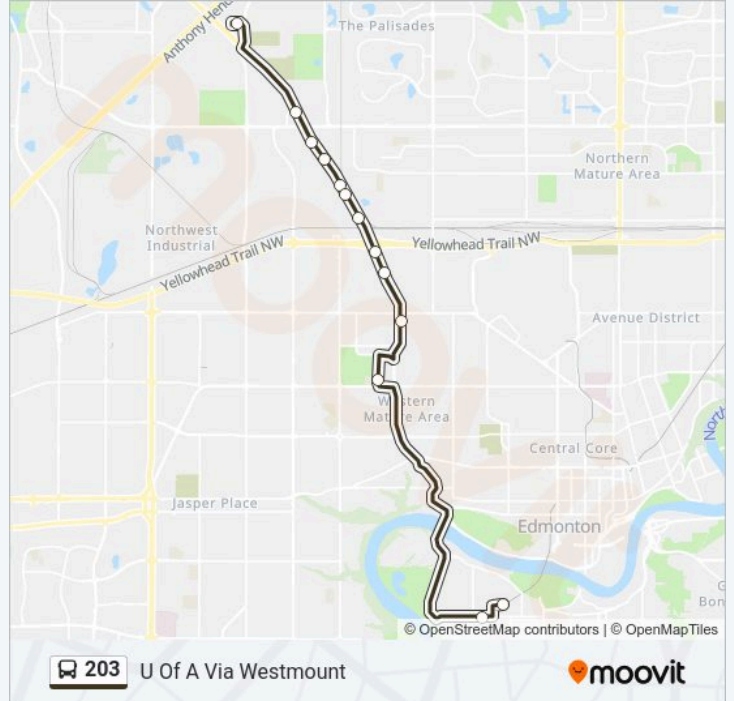

Use the Moovit App to find the closest 203 bus station near you and find out when is the next 203 bus arriving.

**Direction: U Of A Via Westmount**

18 stops

[VIEW LINE SCHEDULE](#)

St. Albert Centre Exchange  
St Albert Trail & Madison Ave  
St Albert Trail & St Anne Street  
St Albert Trail & Green Grove Dr  
St Albert Trail & Gate Avenue  
Nakî Transit Station And Park And Ride  
Mark Messier Trail & 142 Avenue  
St Albert Trail & 136 Avenue  
St Albert Trail & 134 Avenue  
St Albert Trail & 131 Avenue  
St Albert Trail & 130 Avenue  
St Albert Trail & 128 Avenue  
St Albert Trail & Yellowhead Trail  
St Albert Trail & Dovercourt Avenue  
Groat Road & 118 Avenue  
135 Street & Coronation Road Bay I  
116 Street & 87 Avenue  
University Transit Centre Bay C

**203 bus Time Schedule**

U Of A Via Westmount Route Timetable:

Monday	06:05-00:00
Tuesday	06:05-00:00
Wednesday	06:05-00:00
Thursday	06:05-00:00
Friday	06:05-00:00
Saturday	09:45-17:45
Sunday	Not Operational

**203 bus Info****Direction:** U Of A Via Westmount**Stops:** 18**Trip Duration:** 36 min**Line Summary:**

## 203 bus Info

**Direction:** St Albert Via Westmount

**Stops:** 22

**Trip Duration:** 42 min

**Line Summary:**

St Albert Trail & Superstore South

St Albert Trail & Gate Avenue

St Albert Trail & Sterling St