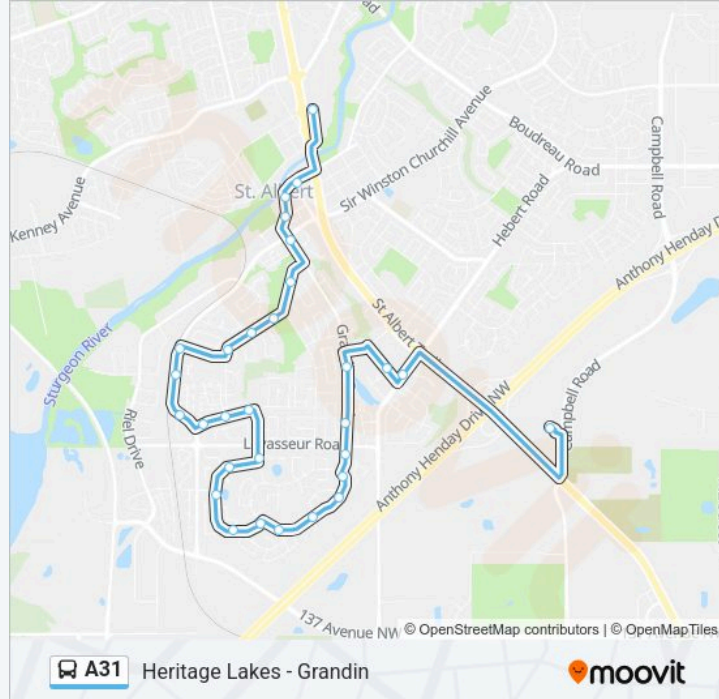

A31 bus Info

Direction: St Albert Centre

Stops: 30

Trip Duration: 27 min

Line Summary:

Grenfell Ave & Gatewood Ave

Grenfell Ave & Glenhaven Cres

Grenfell Ave & Grosvenor Blvd

Grosvenor Blvd & Glenmore Cres

Grandin Rd & Swc Ave

St Anne Street & St Thomas Street

St Anne Street & St Albert Place

St. Anne Street & Perron St

St. Albert Centre Exchange

Direction: Naki Transit Centre

29 stops

[VIEW LINE SCHEDULE](#)

St. Albert Centre Exchange

St Albert Trail & Madison Ave

St Anne Street & Perron St

St Anne Street & St Thomas Street

Grandin Rd & Swc Ave

Grosvenor Blvd & Glenmore Cres

Grenfell Ave & Gresham Blvd

Grenfell Ave & Glenhaven Cres

Gatewood Ave & Grenfell Ave

Swc Ave & Gatewood Ave

Swc Ave & Grandin Village I

Gainsborough Ave & Swc Ave

Gainsborough Ave & Grenfell Ave

Gainsborough Ave & Graham Ave

Harwood Dr & Heritage Way