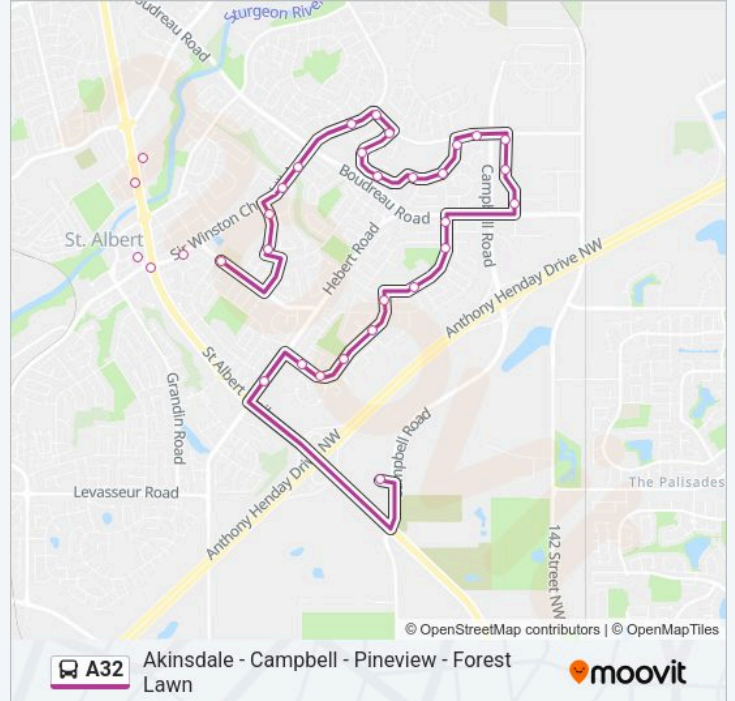

**A32 bus Info**

**Direction:** Naki Transit Centre

**Stops:** 32

**Trip Duration:** 32 min

**Line Summary:**

Carnegie Dr & Boudreau Rd

Akins Dr & Boudreau Rd

Akins Dr & Alpine Blvd

Akins Dr & Acorn Cres

Arlington Dr & Abbey Cres

Arlington Dr & Alderwood Blvd

Arlington Dr & Ash Cres

Arlington Dr & Arcand Dr

Arlington Dr & Attwood Dr

Hebert Rd & Sunset Blvd

Nakî Transit Station And Park And Ride

**Direction: St Albert Centre**

33 stops

[VIEW LINE SCHEDULE](#)

Nakî Transit Station And Park And Ride

St Albert Trail & Superstore South

Hebert Rd & Sunset Blvd

Arlington Dr & Hebert Rd

Arlington Dr & Arcand Dr

**A32 bus Info**

**Direction:** Campbell

**Stops:** 19

**Trip Duration:** 13 min

**Line Summary:**

Parkwood Dr & Primeau Lane

Pineview Dr & Parkwood Dr

Pineview Dr & Page Dr