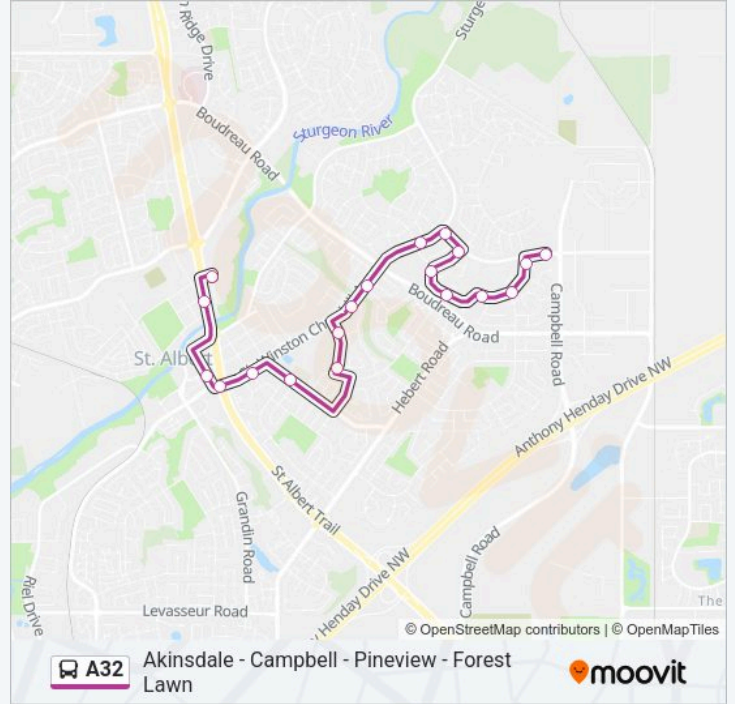

**A32 bus Info**

**Direction:** Campbell

**Stops:** 19

**Trip Duration:** 13 min

**Line Summary:**

Parkwood Dr & Primeau Lane

Pineview Dr & Parkwood Dr

Pineview Dr & Page Dr

Pineview Dr & Poirier Ave

Poirier Ave & Campbell Rd

A32 bus time schedules and route maps are available in an offline PDF at [moovitapp.com](https://moovitapp.com). Use the Moovit App to see live bus times, train schedule or subway schedule, and step-by-step directions for all public transit in Edmonton.