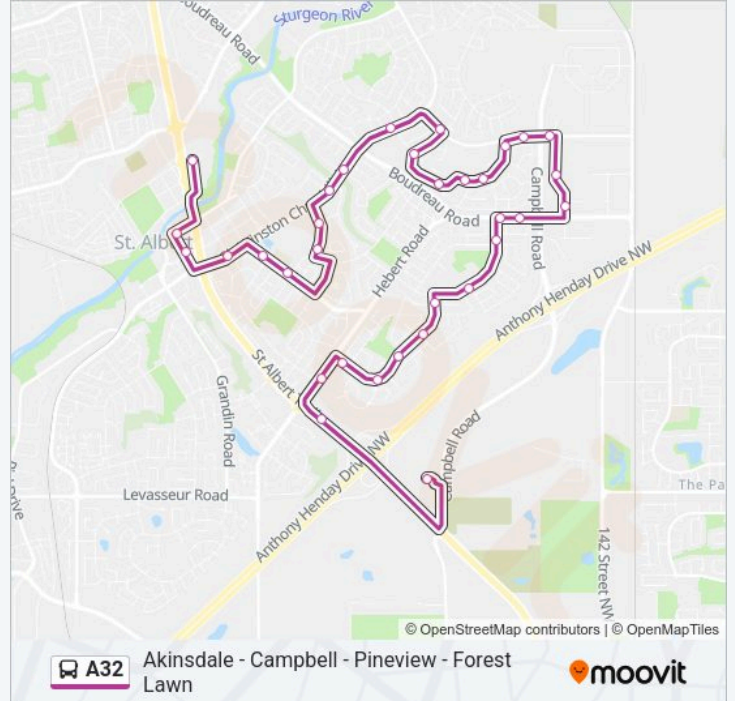

**A32 bus Info**

**Direction:** St Albert Centre

**Stops:** 33

**Trip Duration:** 32 min

**Line Summary:**

Pineview Dr & Pineridge Cres

Parkwood Dr & Palladium Pt

Parkwood Dr & Park Ave

Poirier Ave & Kirkwood Dr

Sir Winston Churchill Ave & Woodlands Rd

Swc Ave & Brunswick Cr

Swc Ave & Ridgewood Terr

Fairview Blvd & Fairchild Dr

Fairview Blvd & Fairfax Cres

Cunningham Rd & Forest Dr

Cunningham Rd & Sunset Blvd

Swc Ave & Cunningham Rd

Perron St & St Thomas Street

St. Anne Street & Perron St

St. Albert Centre Exchange

**Direction: Campbell**

19 stops

[VIEW LINE SCHEDULE](#)

St. Albert Centre Exchange

St Albert Trail & Madison Ave

Perron St & St Thomas Street

Swc Ave & Perron St

Swc Ave & Cunningham Rd

Cunningham Rd & Sunset Blvd

Fairview Blvd & Forest Dr

Fairview Blvd & Fairchild Dr

Swc Ave & Franklin Pl