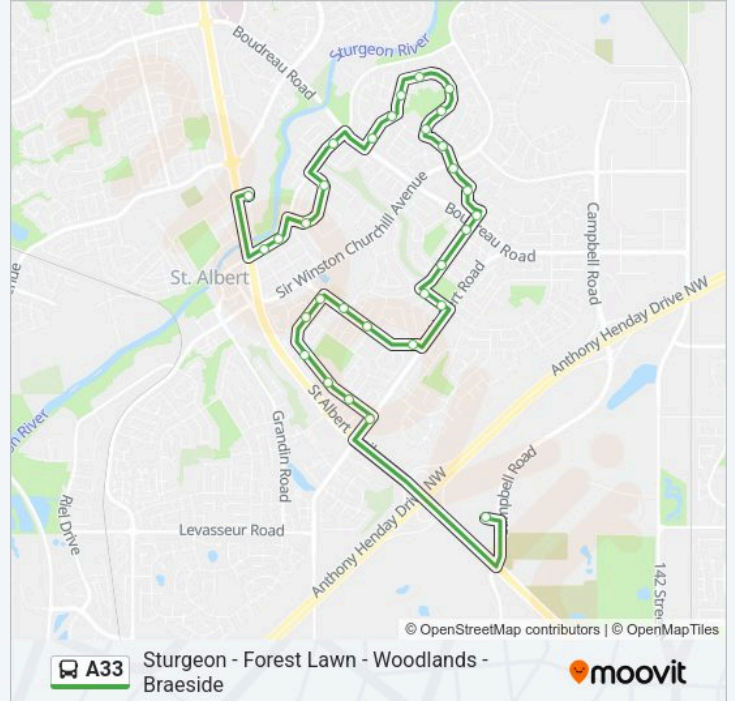

**A33 bus Info**

**Direction:** Naki Transit Centre

**Stops:** 31

**Trip Duration:** 28 min

**Line Summary:**

Forest Dr & Fernwood Cres

Falstaff Ave & Forest Dr

Falstaff Ave & Fenwick Cr

Cunningham Rd & Stanley Dr

Cunningham Rd & Farmstead Ave

Cunningham Rd & Forest Dr

Sunset Blvd & Cunningham Rd

Sunset Blvd & Salisbury Ave

Sunset Blvd & Sheridan Blvd

Sunset Blvd & Sheridan Dr

Sunset Blvd & Salisbury Ave

Hebert Rd & Sunset Blvd

Nakî Transit Station And Park And Ride

**Direction: St Albert Centre**

32 stops

[VIEW LINE SCHEDULE](#)

Nakî Transit Station And Park And Ride

St Albert Trail & Superstore South

Sunset Blvd & Hebert Rd

**A33 bus Info**

**Direction:** St Albert Centre

**Stops:** 32

**Trip Duration:** 21 min

**Line Summary:**

Primeau Lane & Boudreau Rd

Park Ave & Parkwood Dr

Woodlands Rd & Wimbleton Cres