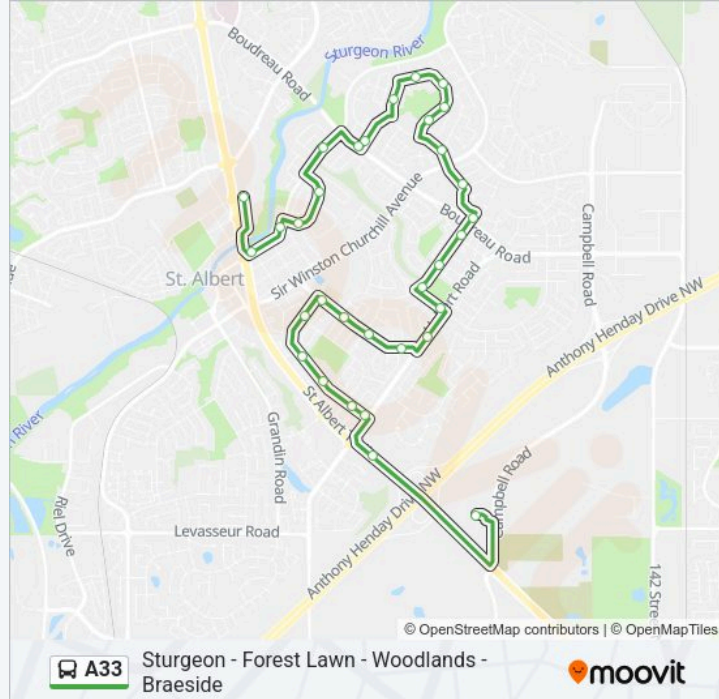

Primeau Lane & Boudreau Rd

Park Ave & Parkwood Dr

Woodlands Rd & Wimbleton Cres

Willoughby Dr & Wycliff Pl

Willoughby Dr & Whitman Pl

Willoughby Dr & Waverly Dr

Willoughby Dr & Wagner Pl

Woodlands Rd & Wakefield Blvd

Westwood Dr & Windsor Cres

Boudreau Rd & Westwood Dr

Sturgeon Rd & Beaverbrook Cres

Burnham Ave & Bellevue Cres

Burnham Ave & Bernard Dr

Sturgeon Rd & Burnham Ave

Sturgeon Rd & Brandon St

St. Albert Centre Exchange

A33 bus time schedules and route maps are available in an offline PDF at moovitapp.com. Use the Moovit App to see live bus times, train schedule or subway schedule, and step-by-step directions for all public transit in Edmonton.

© 2025 Moovit - All Rights Reserved