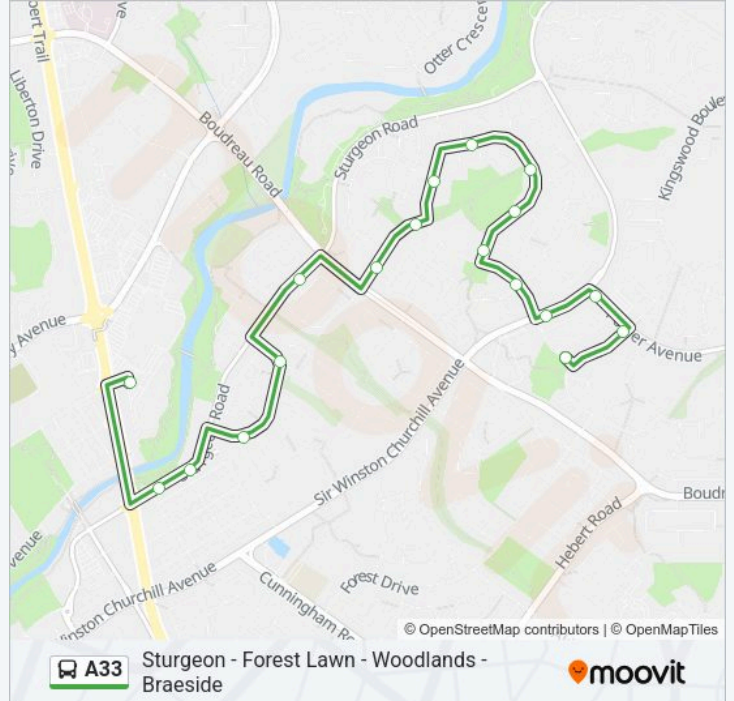

Use the Moovit App to find the closest A33 bus station near you and find out when is the next A33 bus arriving.

**Direction: Pineview**

18 stops

[VIEW LINE SCHEDULE](#)

- St. Albert Centre Exchange
- Sturgeon Rd & Brandon St
- Sturgeon Rd & Burns St
- Burnham Ave & Bernard Dr
- Burnham Ave & Bellevue Cres
- Sturgeon Rd & Beaverbrook Cres
- Westwood Dr & Windsor Cres
- Westwood Dr & Woodlands Rd
- Woodlands Rd & Wakefield Blvd
- Willoughby Dr & Wolcott Pl
- Willoughby Dr & Waverly Dr
- Willoughby Dr & Wentworth Cres
- Willoughby Dr & Woodlands Rd
- Woodlands Rd & Woodcrest Av
- Swc Ave & Park Ave
- Poirier Avenue & Sir Winston Churchill Avenue
- Parkwood Dr & Poirier Ave
- Park Ave & Parkwood Dr

**Direction:** Pineview

**Stops:** 18

**Trip Duration:** 10 min

**Line Summary:**

**Direction: Naki Transit Centre**

31 stops

[VIEW LINE SCHEDULE](#)

- St. Albert Centre Exchange
- Sturgeon Rd & Brandon St
- Sturgeon Rd & Burns St
- Burnham Ave & Bernard Dr
- Burnham Ave & Bellevue Cres
- Sturgeon Rd & Beaverbrook Cres
- Westwood Dr & Windsor Cres
- Westwood Dr & Woodlands Rd
- Woodlands Rd & Wakefield Blvd
- Willoughby Dr & Wolcott Pl
- Willoughby Dr & Waverly Dr
- Willoughby Dr & Wentworth Cres
- Willoughby Dr & Woodlands Rd
- Woodlands Rd & Woodcrest Av
- Park Ave & Swc Ave
- Parkwood Dr & Park Ave
- Primeau Lane & Boudreau Rd
- Forest Dr & Fraser Dr

**A33 bus Info**

**Direction:** Naki Transit Centre

**Stops:** 31

**Trip Duration:** 28 min

**Line Summary:**

Forest Dr & Fernwood Cres

Falstaff Ave & Forest Dr

Falstaff Ave & Fenwick Cr

**A33 bus Info**

**Direction:** St Albert Centre

**Stops:** 32

**Trip Duration:** 21 min

**Line Summary:**

Primeau Lane & Boudreau Rd

Park Ave & Parkwood Dr

Woodlands Rd & Wimbleton Cres