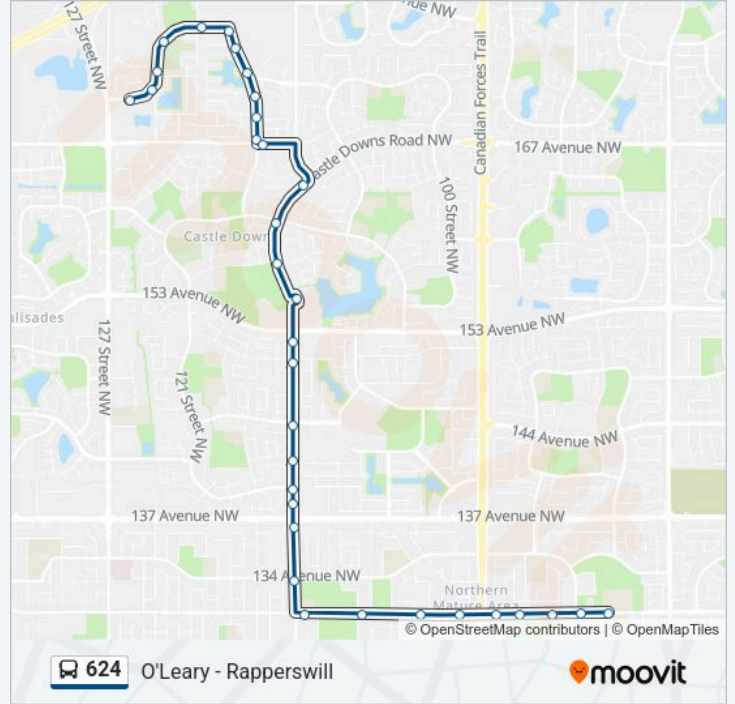

112 Street & 167 Avenue

115 Street & 167a Avenue

115 Street & 168 Avenue

115 Street & 170 Avenue

115 Street & 172 Avenue

115 Street & 174 Avenue

120 Street & 175 Avenue

122 Street & Rapperswill Drive

Rapperswill Drive & 173 Avenue

123 Street & Rapperswill Drive

125 Street & Rapperswill Drive

Direction: 125 Street & Rapperswill Drive→88 Street & 132 Avenue

33 stops

[VIEW LINE SCHEDULE](#)

125 Street & Rapperswill Drive

123 Street & Rapperswill Drive

Rapperswill Drive & 172 Avenue

Rapperswill Drive & 175 Avenue

120 Street & 175 Avenue

115 Street & 175 Avenue

115 Street & 174 Avenue

115 Street & 172 Avenue

115 Street & 170 Avenue

624 bus Info

Direction: 125 Street & Rapperswill Drive→88 Street & 132 Avenue

Stops: 33

Trip Duration: 32 min

Line Summary:

Castle Downs Road & 152 Avenue
 Castle Downs Road & 145 Avenue
 Castle Downs Road & 139 Avenue
 Castle Downs Road & 139 Avenue
 Castle Downs Road & 137 Avenue
 113a Street & 137 Avenue
 113a Street & 134 Avenue
 113a Street & 132 Avenue
 109 Street & 132 Avenue
 105 Street & 132 Avenue
 102 Street & 132 Avenue
 95a Street & 132 Avenue Nearside
 95 Street & 132 Avenue
 91 Street & 132 Avenue
 90 Street & 132 Avenue
 88 Street & 132 Avenue