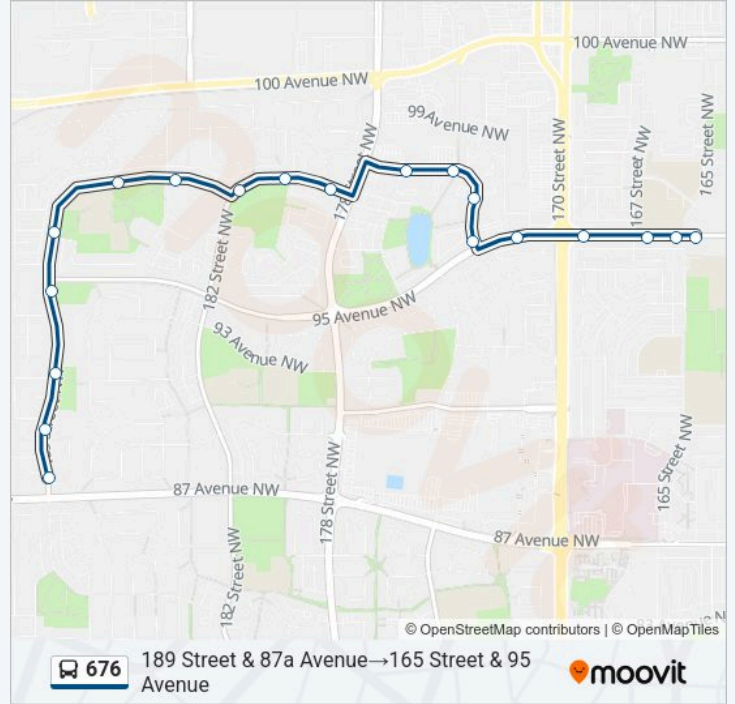

 **676 Line**

165 Street & 95 Avenue → 189 Street & 87a Avenue

Get The App

The 676 bus line (165 Street & 95 Avenue → 189 Street & 87a Avenue) has 2 routes. For regular weekdays, their operation hours are:

(1) 165 Street & 95 Avenue → 189 Street & 87a Avenue: 15:36 (2) 189 Street & 87a Avenue → 165 Street & 95 Avenue: 08:13

Use the Moovit App to find the closest 676 bus station near you and find out when is the next 676 bus arriving.

676 bus Info

Direction: 165 Street & 95 Avenue → 189 Street & 87a Avenue

Stops: 19

Trip Duration: 19 min

Line Summary:

Direction: 189 Street & 87a Avenue→165 Street & 95 Avenue

19 stops

[VIEW LINE SCHEDULE](#)

676 bus Info

Direction: 189 Street & 87a Avenue→165 Street & 95 Avenue

Stops: 19

Trip Duration: 16 min

Line Summary:

165 Street & 95 Avenue

676 bus time schedules and route maps are available in an offline PDF at moovitapp.com. Use the Moovit App to see live bus times, train schedule or subway schedule, and step-by-step directions for all public transit in Edmonton.