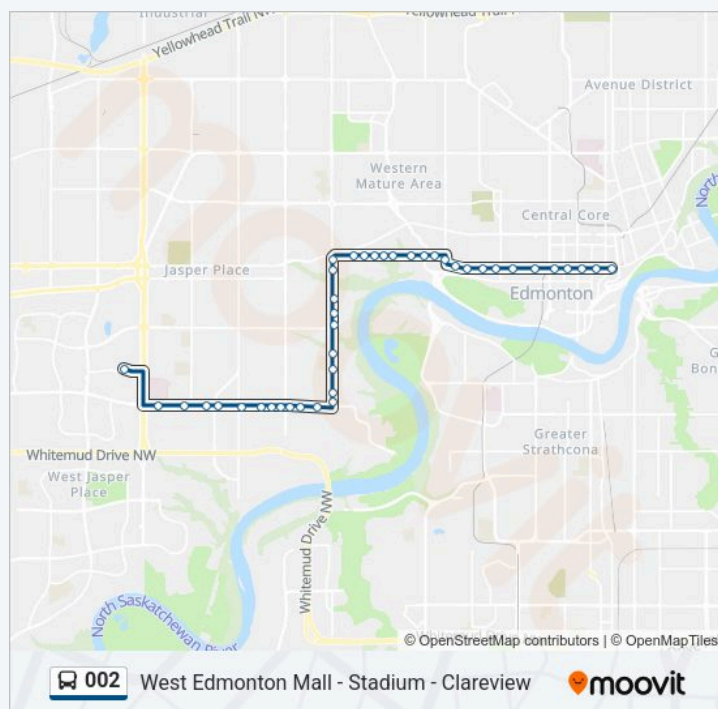

142 Street & 101a Avenue

138 Street & 102 Avenue

137 Street & 102 Avenue

St Georges Crescent & 102 Avenue

Tweedsmuir Crescent & 102 Avenue

132 Street & 102 Avenue

Wellington Crescent & 102 Avenue

002 bus Time Schedule

West Edmonton Mall Transit Centre Bay C → 101 Street & Jasper Avenue Route Timetable:

Monday	07:50
Tuesday	07:50
Wednesday	07:50
Thursday	07:50
Friday	07:50
Saturday	Not Operational
Sunday	Not Operational

002 bus Info

Direction: West Edmonton Mall Transit Centre Bay C → 101 Street & Jasper Avenue

Stops: 41

Trip Duration: 39 min

Line Summary:

Connaught Drive & 102 Avenue

Clifton Place & 102 Avenue

124 Street & 102 Avenue

105 Street & Jasper Avenue

103 Street & Jasper Avenue

101 Street & Jasper Avenue

Direction: West Edmonton Mall Transit Centre Bay C→West Clareview Transit Centre Bay H

71 stops

[VIEW LINE SCHEDULE](#)

West Edmonton Mall Transit Centre Bay C