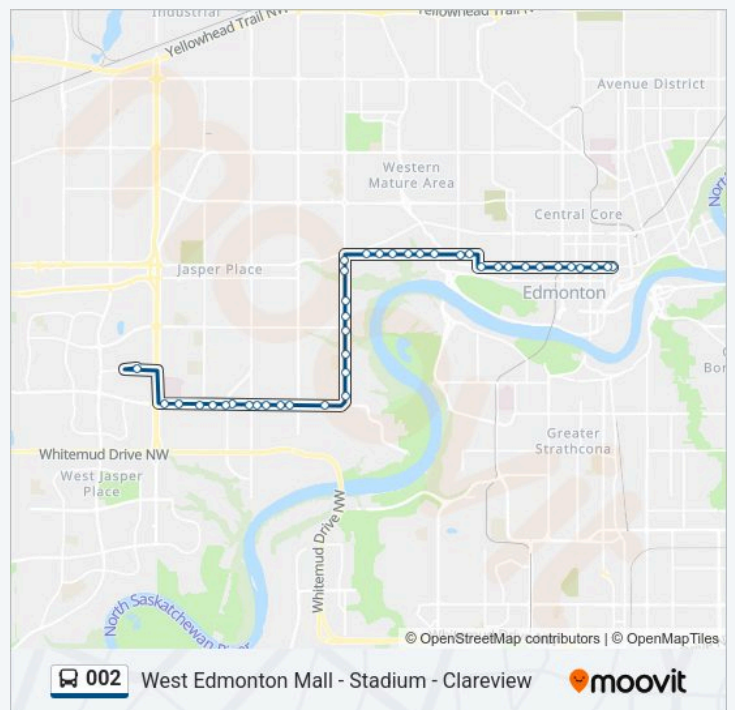

**Direction: 101 Street & Jasper Avenue→West
Edmonton Mall Transit Centre Bay C**

40 stops

[VIEW LINE SCHEDULE](#)

002 bus Time Schedule

101 Street & Jasper Avenue→West Edmonton Mall
Transit Centre Bay C Route Timetable:

Tuesday	14:49
Wednesday	14:49
Thursday	14:49
Friday	14:49
Saturday	Not Operational
Sunday	Not Operational

002 bus Info

Direction: 101 Street & Jasper Avenue→West Edmonton Mall Transit Centre Bay C

Stops: 40

Trip Duration: 43 min

Line Summary:

156 Street & 87 Avenue

Meadowlark Road & 87 Avenue

Meadowlark Road & 87 Avenue

161 Street & 87 Avenue

163 Street & 87 Avenue

165 Street & 87 Avenue