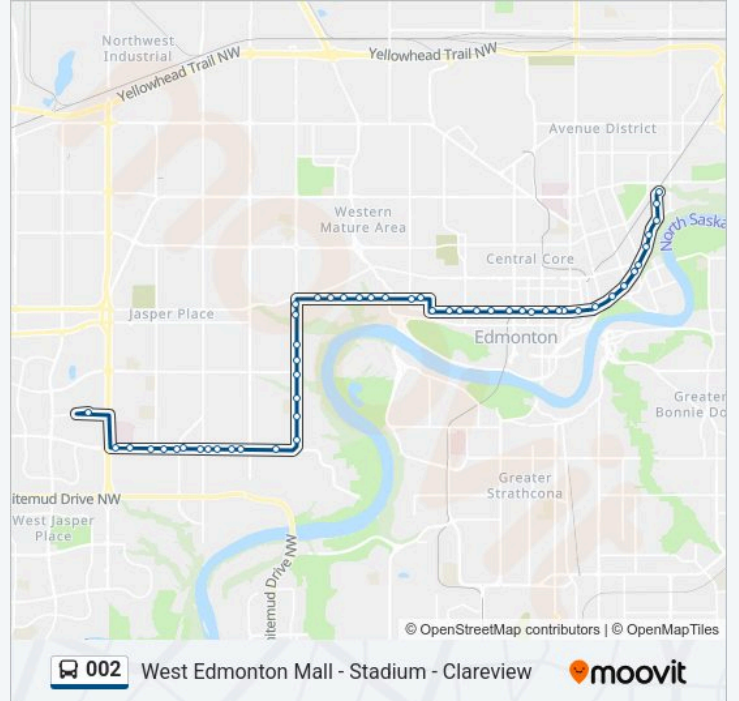

95 Street & Jasper Avenue

96 Street & Jasper Avenue

99 Street & Jasper Avenue

100 Street & Jasper Avenue

101 Street & Jasper Avenue

103 Street & Jasper Avenue

104 Street & Jasper Avenue

106 Street & Jasper Avenue

002 bus Info

Direction: Stadium Tc on 111 Avenue Bay F→West Edmonton Mall Transit Centre Bay C

Stops: 51

Trip Duration: 45 min

Line Summary:

114 Street & Jasper Avenue
117 Street & Jasper Avenue
118 Street & Jasper Avenue
120 Street & Jasper Avenue
122 Street & 102 Avenue
124 Street & 102 Avenue
Connaught Drive & 102 Avenue
130 Street & 102 Avenue
132 Street & 102 Avenue
134 Street & 102 Avenue
136 Street & 102 Avenue
138 Street & 102 Avenue
142 Street & 101a Avenue
142 Street & 100 Avenue
142 Street & 98 Avenue
142 Street & 96 Avenue
142 Street & 95 Avenue
142 Street & 92a Avenue
142 Street & 91 Avenue
142 Street & 89 Avenue
145 Street & 87 Avenue
150 Street & 87 Avenue
152 Street & 87 Avenue
154 Street & 87 Avenue
155 Street & 87 Avenue
156 Street & 87 Avenue
Meadowlark Road & 87 Avenue
Meadowlark Road & 87 Avenue
161 Street & 87 Avenue
163 Street & 87 Avenue
165 Street & 87 Avenue
169 Street & 87 Avenue

Direction: West Edmonton Mall Transit Centre Bay C → 101 Street & Jasper Avenue

41 stops

[VIEW LINE SCHEDULE](#)

West Edmonton Mall Transit Centre Bay C

169 Street & 87 Avenue

164 Street & 87 Avenue

161 Street & 87 Avenue

159 Street & 87 Avenue

156 Street & 87 Avenue

153 Street & 87 Avenue

152 Street & 87 Avenue

150 Street & 87 Avenue

149 Street & 87 Avenue

147 Street & 87 Avenue

145 Street & 87 Avenue