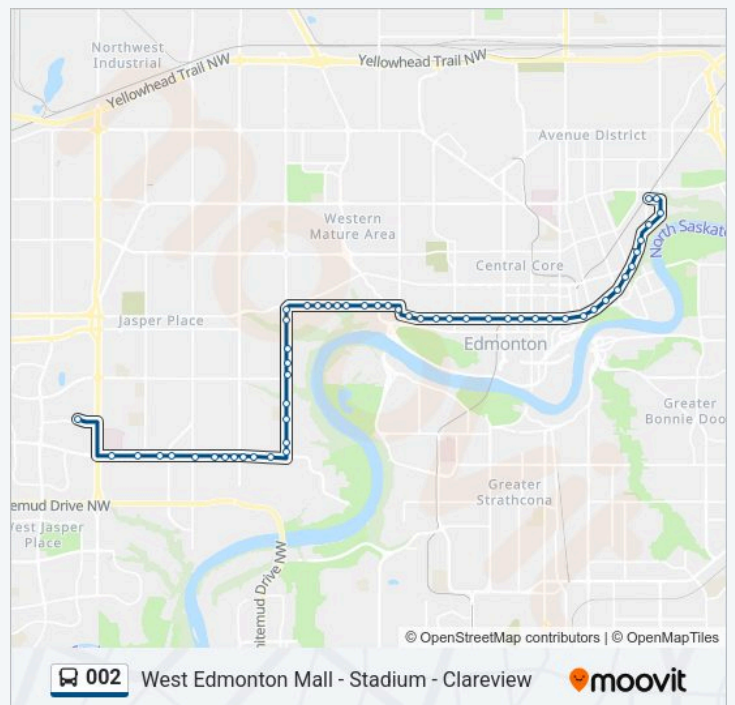

002 bus Info

Direction: West Edmonton Mall Transit Centre Bay C→Stadium Tc on 111 Avenue Bay F

Stops: 53

Trip Duration: 45 min

Line Summary:

132 Street & 102 Avenue
Wellington Crescent & 102 Avenue
Connaught Drive & 102 Avenue
Clifton Place & 102 Avenue
124 Street & 102 Avenue
123 Street & Jasper Avenue
121 Street & Jasper Avenue
119 Street & Jasper Avenue
117 Street & Jasper Avenue
115 Street & Jasper Avenue
112 Street & Jasper Avenue
109 Street & Jasper Avenue
107 Street & Jasper Avenue
105 Street & Jasper Avenue
103 Street & Jasper Avenue
101 Street & Jasper Avenue
Thornton Court & Jasper Avenue
97 Street & Jasper Avenue
96 Street & Jasper Avenue
95 Street & Jasper Avenue
Alex Taylor Road & Jasper Avenue
92 Street & Jasper Avenue
90 Street & Jasper Avenue
87 Street & Jasper Avenue
84 Street & Jasper Avenue
82 Street & Jasper Avenue
82 Street & 111 Avenue
Stadium Tc on 111 Avenue Bay F

**Direction: 101 Street & Jasper Avenue→West
Edmonton Mall Transit Centre Bay C**

40 stops

[VIEW LINE SCHEDULE](#)

002 bus Time Schedule

101 Street & Jasper Avenue→West Edmonton Mall
Transit Centre Bay C Route Timetable: