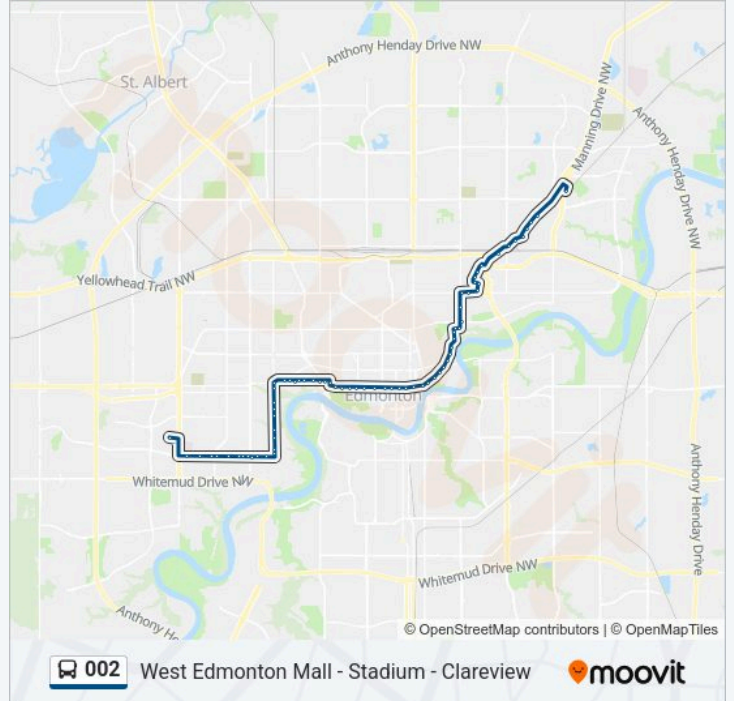

149 Street & 87 Avenue

147 Street & 87 Avenue

145 Street & 87 Avenue

142 Street & Buena Vista Road

142 Street & 89 Avenue

002 bus Time Schedule

West Edmonton Mall Transit Centre Bay C→West Clareview Transit Centre Bay H Route Timetable:

Monday	00:34-02:34
Tuesday	00:34-02:34
Wednesday	00:34-02:34
Thursday	00:34-02:34
Friday	00:34-02:34
Saturday	00:32-02:32
Sunday	23:34-02:34

002 bus Info

Direction: West Edmonton Mall Transit Centre Bay C→West Clareview Transit Centre Bay H

Stops: 71

Trip Duration: 50 min

Line Summary:

142 Street & 91 Avenue
142 Street & Valleyview Drive
142 Street & 95 Avenue
142 Street & 97 Avenue
142 Street & 98 Avenue
142 Street & 100 Avenue
142 Street & 101a Avenue
138 Street & 102 Avenue
137 Street & 102 Avenue
St Georges Crescent & 102 Avenue
Tweedsmuir Crescent & 102 Avenue
132 Street & 102 Avenue
Wellington Crescent & 102 Avenue
Connaught Drive & 102 Avenue
Clifton Place & 102 Avenue
124 Street & 102 Avenue
123 Street & Jasper Avenue
121 Street & Jasper Avenue
119 Street & Jasper Avenue
117 Street & Jasper Avenue
115 Street & Jasper Avenue
112 Street & Jasper Avenue
109 Street & Jasper Avenue
107 Street & Jasper Avenue
105 Street & Jasper Avenue
103 Street & Jasper Avenue
101 Street & Jasper Avenue
Thornton Court & Jasper Avenue
97 Street & Jasper Avenue
96 Street & Jasper Avenue
95 Street & Jasper Avenue
Alex Taylor Road & Jasper Avenue

Direction: West Clareview Transit Centre Bay H→West Edmonton Mall Transit Centre Bay C

70 stops

[VIEW LINE SCHEDULE](#)

West Clareview Transit Centre Bay H
 Fort Road & 136 Avenue
 Fort Road & 134 Avenue