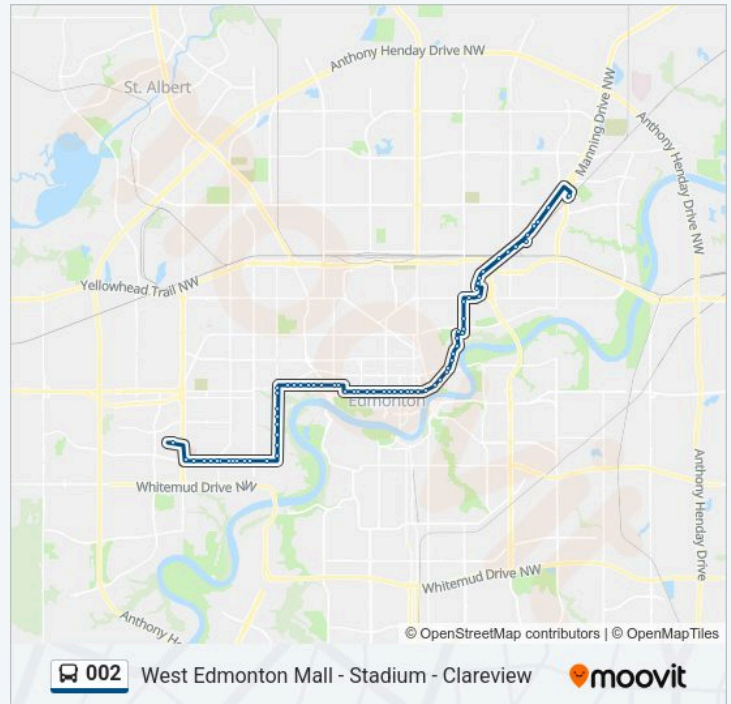

Direction: West Clareview Transit Centre Bay H→West Edmonton Mall Transit Centre Bay C

70 stops

[VIEW LINE SCHEDULE](#)

West Clareview Transit Centre Bay H
 Fort Road & 136 Avenue
 Fort Road & 134 Avenue

002 bus Time Schedule

West Clareview Transit Centre Bay H→West Edmonton Mall Transit Centre Bay C Route
 Timetable:

Monday	01:04-02:34
Tuesday	01:04-02:34
Wednesday	01:04-02:34
Thursday	01:04-02:34

- Fort Road & 133 Avenue
- Fort Road & 131 Avenue
- Belvedere Transit Centre Bay A
- 64 Street & Fort Road
- Fort Road & 127 Avenue
- Fort Road & 125 Avenue
- 75 Street & Fort Road
- Fort Road & 122 Avenue
- Fort Road & 121 Avenue
- 78 Street & 120 Avenue
- Coliseum Transit Centre Bay K
- 80 Street & 118 Avenue
- 82 Street & 117 Avenue
- 82 Street & 114 Avenue
- 82 Street & 112 Avenue
- 82 Street & 111 Avenue
- Stadium Tc on 111 Avenue Bay F
- 84 Street & 110 Avenue
- 84 Street & Jasper Avenue
- 87 Street & Jasper Avenue
- 90 Street & Jasper Avenue
- 92 Street & Jasper Avenue
- 93 Street & Jasper Avenue
- 95 Street & Jasper Avenue
- 96 Street & Jasper Avenue
- 99 Street & Jasper Avenue
- 100 Street & Jasper Avenue
- 101 Street & Jasper Avenue
- 103 Street & Jasper Avenue
- 104 Street & Jasper Avenue
- 106 Street & Jasper Avenue
- 108 Street & Jasper Avenue Nearside

Friday	01:04-02:34
Saturday	01:05-02:35
Sunday	00:04-02:34

002 bus Info

Direction: West Clareview Transit Centre Bay
H→West Edmonton Mall Transit Centre Bay C

Stops: 70

Trip Duration: 52 min

Line Summary:

109 Street & Jasper Avenue