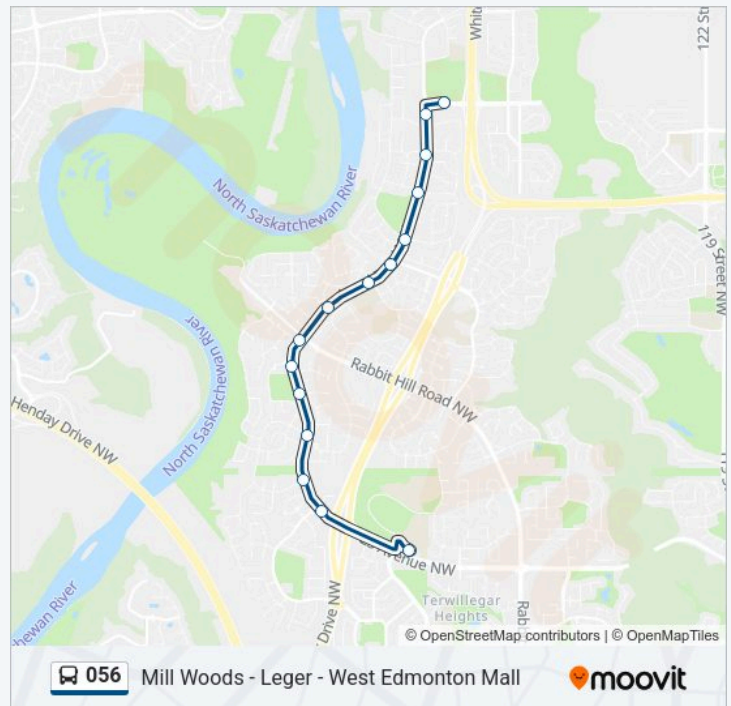

Riverbend Road & Heath Road S

Haddow Drive & Riverbend Road

Leger Transit Centre Bay D

056 bus Info

Direction: Whitemud Drive Sb & 53 Avenue→Leger Transit Centre Bay D

Stops: 15

Trip Duration: 12 min

Line Summary:

Direction: West Edmonton Mall Transit Centre Bay D→Meadows Transit Centre Bay J

66 stops

[VIEW LINE SCHEDULE](#)

West Edmonton Mall Transit Centre Bay D

169 Street & 87 Avenue

164 Street & 87 Avenue

161 Street & 87 Avenue