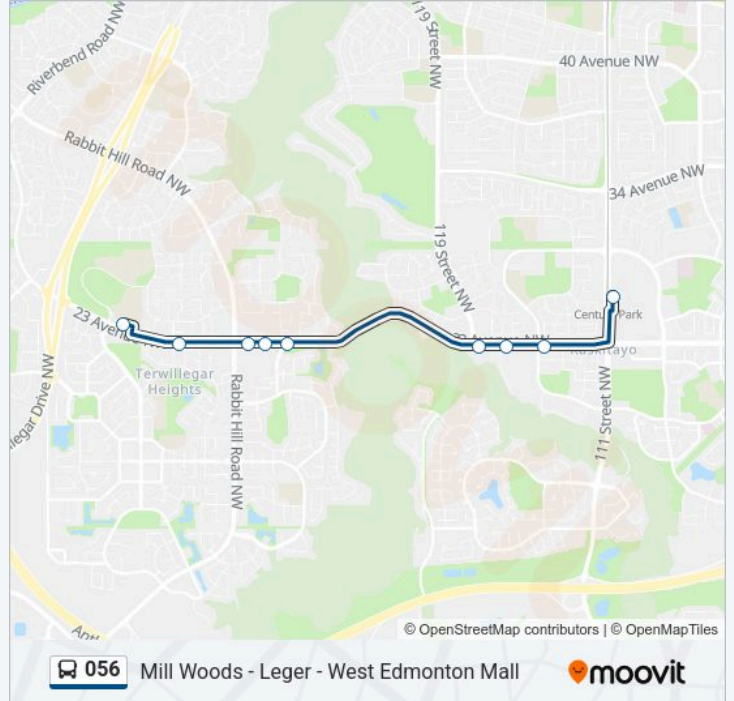

Use the Moovit App to find the closest 056 bus station near you and find out when is the next 056 bus arriving.

Direction: Leger Transit Centre Bay D→Century Park Transit Centre Bay N

9 stops

[VIEW LINE SCHEDULE](#)

- Leger Transit Centre Bay D
- Tegler Gate & 23 Avenue
- Rabbit Hill Road & 23 Avenue
- Magrath Road & 23 Avenue
- Magrath Road & 23 Avenue
- 119 Street & 23 Avenue
- 118 Street & 23 Avenue
- Saddleback Road & 23 Avenue
- Century Park Transit Centre Bay N

056 bus Info

Direction: Leger Transit Centre Bay D→Century Park Transit Centre Bay N

Stops: 9

Trip Duration: 13 min

Line Summary:

Direction: Meadows Transit Centre Bay J→Leger Transit Centre Bay M

40 stops

[VIEW LINE SCHEDULE](#)

- Meadows Transit Centre Bay J
- 17 Street & Tamarack Way
- 17 Street & 38 Avenue
- 17 Street & 37 Avenue
- 17 Street & 34 Avenue
- 17 Street & Silver Berry Road
- 17 Street & 28 Avenue
- 17 Street & 23 Avenue
- 24 Street & 23 Avenue
- 25 Street & 23 Avenue
- 32 Street & 23 Avenue
- 34 Street & 23 Avenue
- 38 Street & 23 Avenue
- Mill Woods Road E & 23 Avenue
- 47 Street & 23 Avenue
- 50 Street & 23 Avenue
- Hewes Way & 23 Avenue
- Mill Woods Transit Centre Bay A