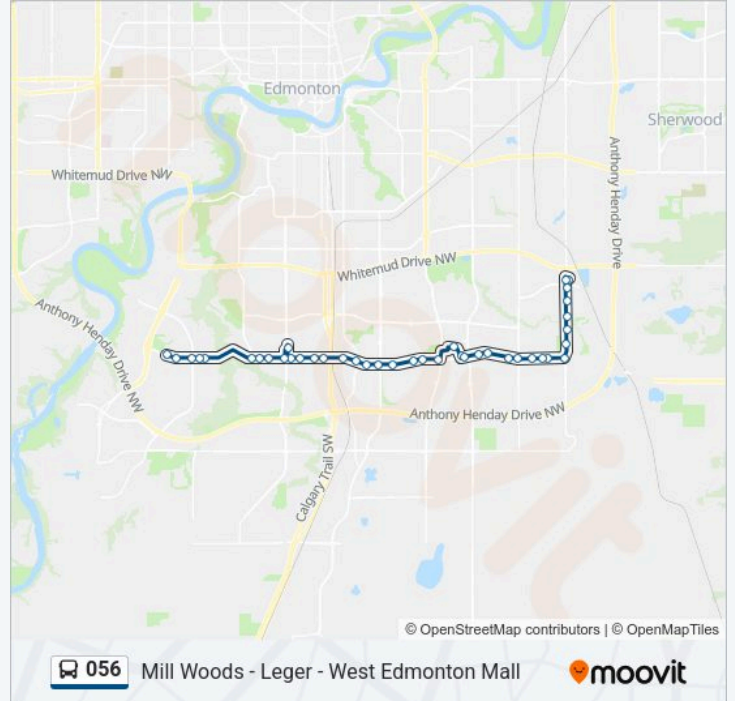

056 bus Info

Direction: Meadows Transit Centre Bay J→Leger Transit Centre Bay M

Stops: 40

Trip Duration: 46 min

Line Summary:

66 Street & 23 Avenue

72 Street & 23 Avenue

Mill Woods Road & 23 Avenue

85 Street & 23 Avenue

91 Street & 23 Avenue

94 Street & 23 Avenue

Parsons Road & 23 Avenue

99 Street & 23 Avenue

Calgary Trail Sb & 23 Avenue

105 Street & 23 Avenue

109 Street & 23 Avenue

110 Street & 23 Avenue

Century Park Transit Centre Bay C

111 Street & 23 Avenue

Saddleback Road & 23 Avenue

118 Street & 23 Avenue

119 Street & 23 Avenue

Hodgson Way & 23 Avenue

Hodgson Way & 23 Avenue

Rabbit Hill Road & 23 Avenue

Leger Gate & 23 Avenue

Leger Transit Centre Bay M

Direction: Meadows Transit Centre Bay J→West Edmonton Mall Transit Centre Bay D

66 stops

[VIEW LINE SCHEDULE](#)

Meadows Transit Centre Bay J