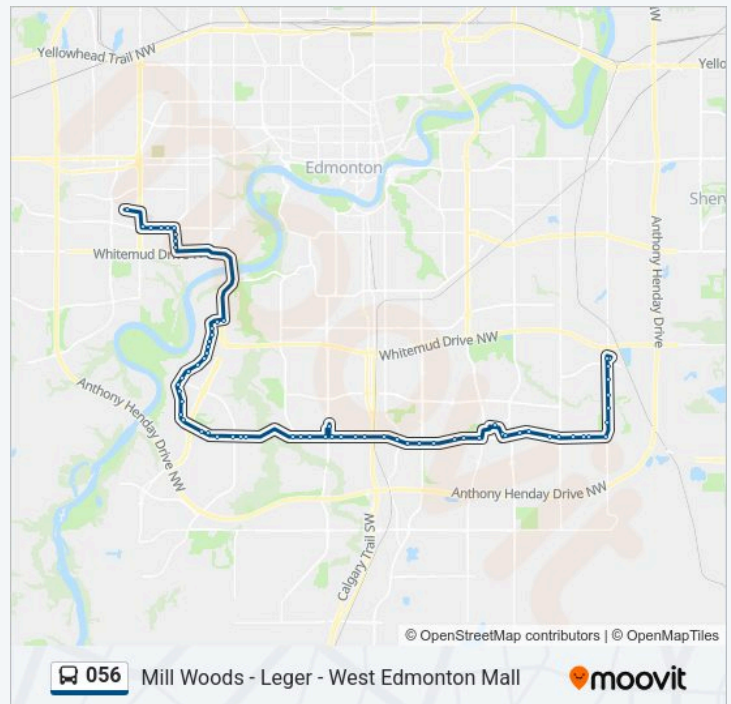

99 Street & 23 Avenue

Calgary Trail Sb & 23 Avenue

105 Street & 23 Avenue

109 Street & 23 Avenue

110 Street & 23 Avenue

Century Park Transit Centre Bay C

111 Street & 23 Avenue

Saddleback Road & 23 Avenue

118 Street & 23 Avenue

119 Street & 23 Avenue

Hodgson Way & 23 Avenue

Hodgson Way & 23 Avenue

Rabbit Hill Road & 23 Avenue

056 bus Info

Direction: Meadows Transit Centre Bay J→West Edmonton Mall Transit Centre Bay D

Stops: 66

Trip Duration: 72 min

Line Summary:

Leger Gate & 23 Avenue
Leger Transit Centre Bay M
Leger Road & 23 Avenue
Riverbend Road & Haddow Close
Riverbend Road & Heath Road S
Riverbend Road & Falconer Road
Falconer Gate & Riverbend Road
Riverbend Road & Henderson Street
Riverbend Road & Rabbit Hill Road
Riverbend Road & Reeves Gate
Riverbend Road & Rhatigan Road E
Riverbend Road & 40 Avenue
Riverbend Road & 43 Avenue
Riverbend Road & 44 Avenue
Riverbend Road & 45 Avenue
Riverbend Road & 48 Avenue
Riverbend Road & 51 Avenue
Riverbend Road & 53 Avenue
Whitemud Drive Nb & 53 Avenue
159 Street & Whitemud Drive
159 Street & 81 Avenue
159 Street & 83 Avenue
Meadowlark Road & 87 Avenue
161 Street & 87 Avenue
163 Street & 87 Avenue
165 Street & 87 Avenue
169 Street & 87 Avenue
West Edmonton Mall Transit Centre Bay D

Direction: Leger Transit Centre Bay M→Riverbend Road & 53 Avenue

17 stops

[VIEW LINE SCHEDULE](#)

056 bus Time Schedule

Leger Transit Centre Bay M→Riverbend Road & 53 Avenue Route Timetable:

Monday

08:03-08:06