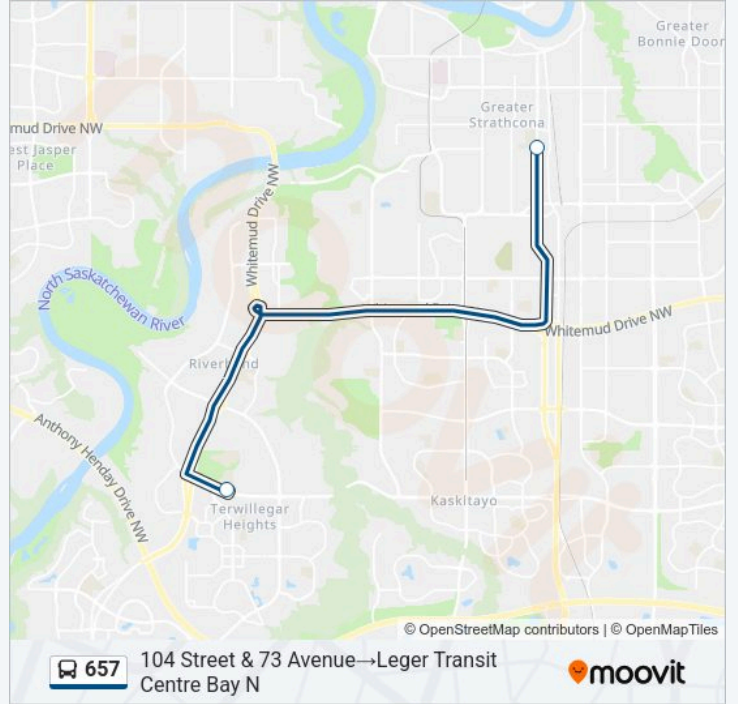

657 bus time schedules and route maps are available in an offline PDF at moovitapp.com. Use the Moovit App to see live bus times, train schedule or subway schedule, and step-by-step directions for all public transit in Edmonton.

© 2025 Moovit - All Rights Reserved