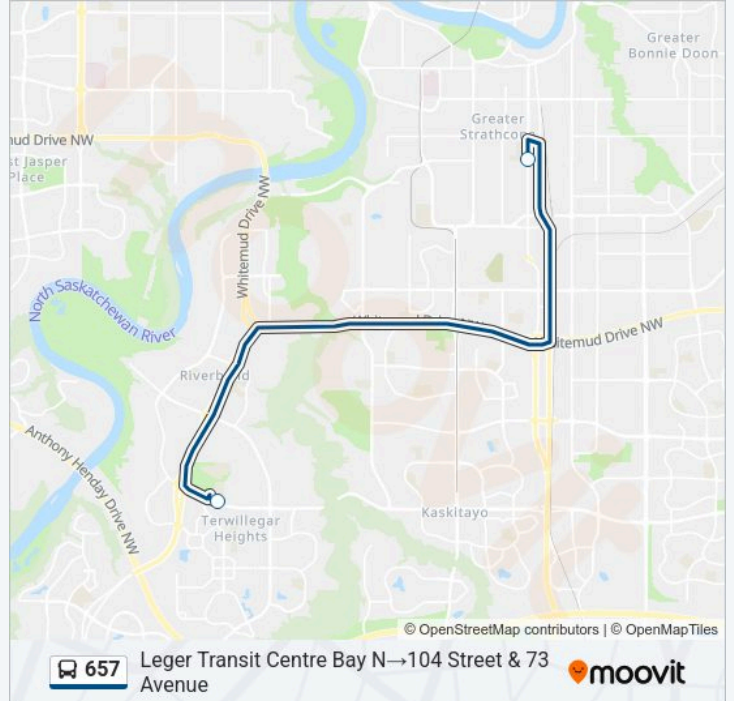

(1) Leger Transit Centre Bay N→104 Street & 73 Avenue: 08:04-08:06(2) 104 Street & 73 Avenue→Leger Transit Centre Bay N: 15:38-15:42

Use the Moovit App to find the closest 657 bus station near you and find out when is the next 657 bus arriving.

**Direction: Leger Transit Centre Bay N→104 Street & 73 Avenue**

2 stops

[VIEW LINE SCHEDULE](#)

Leger Transit Centre Bay N

104 Street &amp; 73 Avenue

**657 bus Time Schedule**Leger Transit Centre Bay N→104 Street & 73 Avenue  
Route Timetable:

Monday	08:04-08:06
Tuesday	08:04-08:06
Wednesday	08:04-08:06
Thursday	08:04-08:06
Friday	08:04-08:06
Saturday	Not Operational
Sunday	Not Operational

**657 bus Info****Direction:** Leger Transit Centre Bay N→104 Street & 73 Avenue**Stops:** 2**Trip Duration:** 24 min**Line Summary:**

**Direction: 104 Street & 73 Avenue→Leger Transit Centre Bay N**

2 stops

[VIEW LINE SCHEDULE](#)

104 Street & 73 Avenue

Leger Transit Centre Bay N

**657 bus Time Schedule**

104 Street & 73 Avenue→Leger Transit Centre Bay N  
Route Timetable: