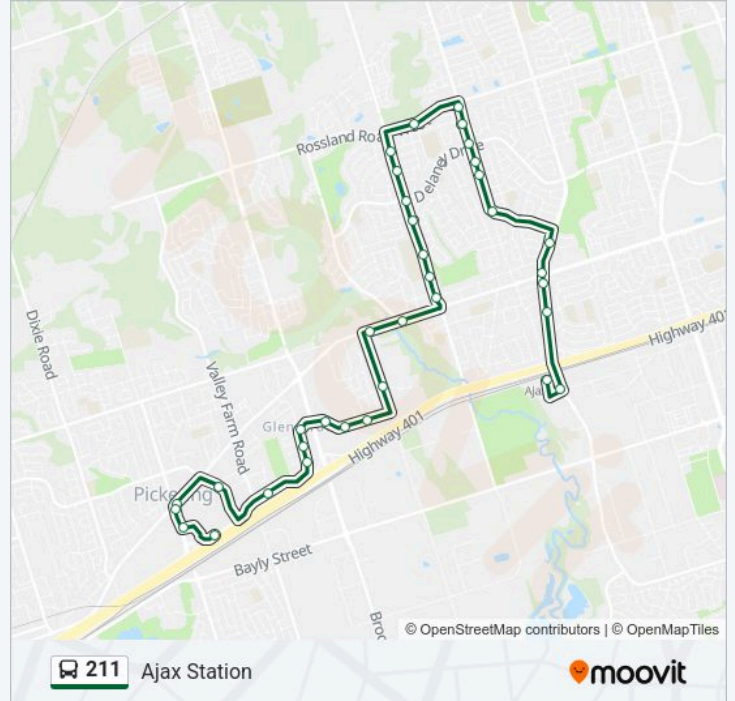

Direction: Ajax Station

Stops: 35

Trip Duration: 29 min

Line Summary:

Northbound @ 399 Church

Church Northbound @ Delaney

Church Northbound @ Windle

Church Northbound @ Strickland

Rossland Eastbound @ Harkins

Ravenscroft Southbound @ Rossland

Ravenscroft Southbound @ Hyde

Ravenscroft Southbound @ Delaney

Ravenscroft Southbound @ Pantoll

Ravenscroft Southbound @ Mossa

Ravenscroft Southbound @ Daniels

Westney Southbound @ Millington

Westney Southbound @ Kingston (North Side Stop)

Westney Southbound @ Kingston (South Side Stop)

Westney Southbound @ Bramwell

Westney Southbound @ Fairall

Ajax Station

211 bus time schedules and route maps are available in an offline PDF at moovitapp.com. Use the Moovit App to see live bus times, train schedule or subway schedule, and step-by-step directions for all public transit in Toronto.

© 2025 Moovit - All Rights Reserved