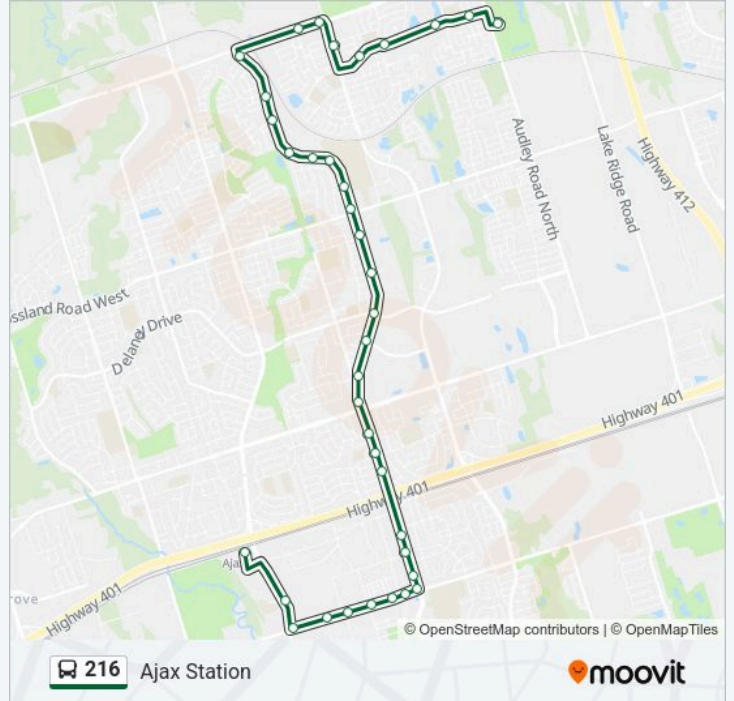

Use the Moovit App to find the closest 216 bus station near you and find out when is the next 216 bus arriving.

Direction: Ajax Station

37 stops

[VIEW LINE SCHEDULE](#)

Audley Recreation Centre

Williamson Westbound @ Stokes

Harwood Southbound @ Haskell

Harwood Southbound @ Williamson

Southbound @ 1461 Harwood (Grandview Kids Health Centre)

Harwood Southbound @ Woodcock

Southbound @ 1370 Harwood

Harwood Southbound @ Biggs

Harwood Southbound @ Rossland

Harwood Southbound @ Fishlock

Harwood Southbound @ Hibbard

Harwood Southbound @ Kerrison

Harwood Southbound @ Ringer

Harwood Southbound @ Chapman

216 bus Time Schedule

Ajax Station Route Timetable:

| | |
|-----------|-------------|
| Monday | 05:20-21:22 |
| Tuesday | 05:20-21:22 |
| Wednesday | 05:20-21:22 |
| Thursday | 05:20-21:22 |
| Friday | 05:20-21:22 |
| Saturday | 05:45-21:14 |
| Sunday | 05:45-21:14 |

216 bus Info**Direction:** Ajax Station**Stops:** 37**Trip Duration:** 25 min**Line Summary:**

Harwood Southbound @ Kingston
 Harwood Southbound @ Gardiner
 Harwood Southbound @ Ontario
 Harwood Southbound @ Brock Street
 Harwood Southbound @ Kings Crescent
 Harwood Southbound @ Hunt
 Harwood Southbound @ Harwood Plaza
 Harwood Southbound @ Bayly
 Bayly Westbound @ Commercial
 Bayly Westbound @ Woodchester
 Bayly Westbound @ Monarch
 Bayly Westbound @ Mackenzie
 Bayly Westbound @ Finley
 Bayly Westbound @ Westney
 Westney Northbound @ O'Brien
 Ajax Station