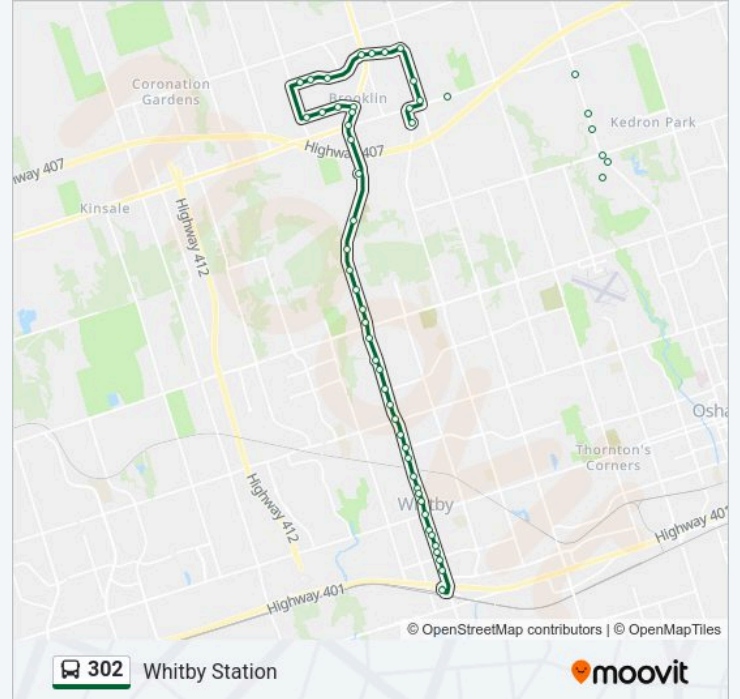

Baldwin Southbound @ Sonley

Baldwin Southbound @ Robert Attersley (North Side Stop)

Baldwin Southbound @ Broadleaf

Baldwin Southbound @ Taunton

Southbound @ 3800 Brock Street

Brock Street Southbound @ Whitburn

Southbound @ 3626 Brock Street

Brock Street Southbound @ James Rowe

Brock Street Southbound @ McCartney

Brock Street Southbound @ Rossland

Brock Street Southbound @ Palmerston

Brock Street Southbound @ Starr (North Side Stop)

Southbound @ 814 Brock Street

Brock Street Southbound @ Maple

Brock Street Southbound @ Chestnut

Brock Street Southbound @ Walnut

Brock Street Southbound @ Mary

Brock St. @ Dundas St.

Brock Street Southbound @ Gilbert

Brock Street Southbound @ Ontario

Brock Street Southbound @ Trent

Southbound @ 786 Brock Street

Brock Street Southbound @ Burns

Brock Street Southbound @ Arthur

Direction: B - Anderson

42 stops

[VIEW LINE SCHEDULE](#)