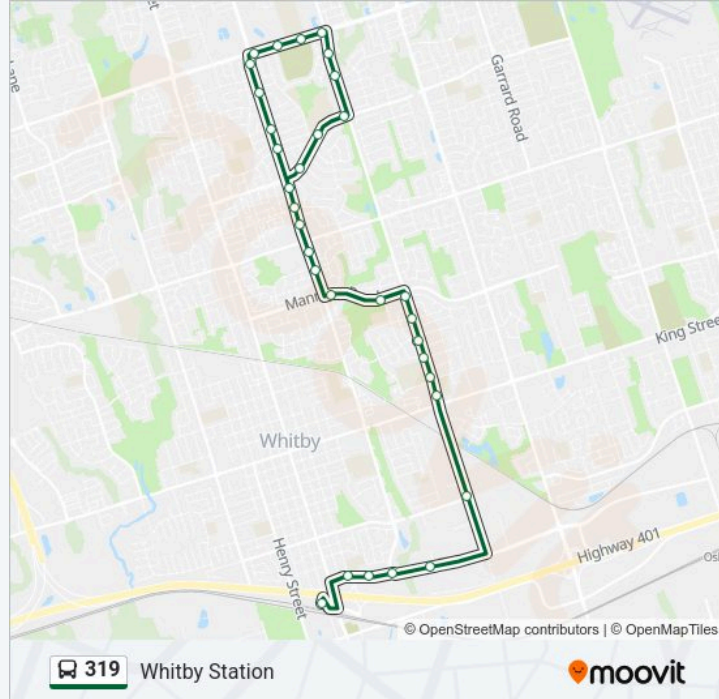

Manning Eastbound @ Garden (East Side Stop)

Manning Eastbound @ Ribblesdale

Anderson Southbound @ Manning

Anderson Southbound @ Maplewood

Anderson Southbound @ Bradley

Anderson Southbound @ Johnson

Anderson Southbound @ Crawforth

Anderson Southbound @ Dundas

Hopkins Southbound @ Burns

Consumers Westbound @ Cannon

Consumers Westbound @ Garden

Westbound @ 180 Consumers

Consumers Westbound @ Paisley

Whitby Station

319 bus time schedules and route maps are available in an offline PDF at moovitapp.com. Use the Moovit App to see live bus times, train schedule or subway schedule, and step-by-step directions for all public transit in Toronto.

© 2025 Moovit - All Rights Reserved