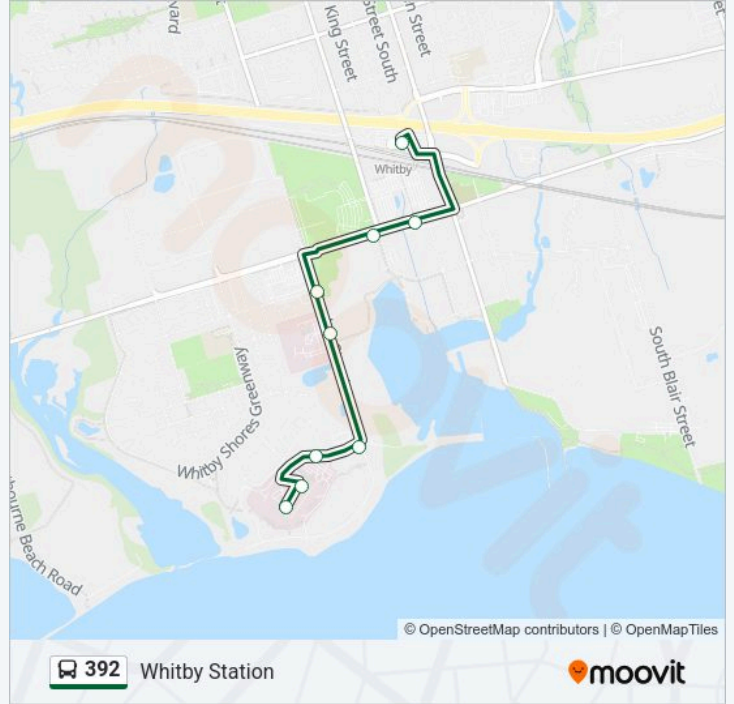

392 bus time schedules and route maps are available in an offline PDF at moovitapp.com. Use the Moovit App to see live bus times, train schedule or subway schedule, and step-by-step directions for all public transit in Toronto.

© 2025 Moovit - All Rights Reserved