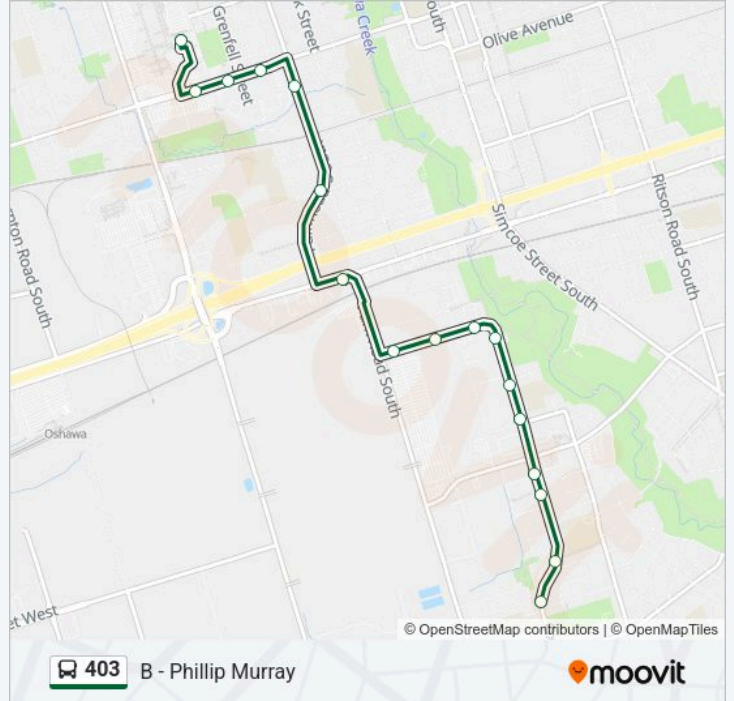

Direction: B - Phillip Murray

17 stops

[VIEW LINE SCHEDULE](#)

Oshawa Centre Terminal
Eastbound @ 431 Gibb
Gibb Eastbound @ Grenfell
Gibb Eastbound @ Montrave
Park Southbound @ Marland
Park Southbound @ Hillside
Bloor Eastbound @ Park
Malaga Eastbound @ Park
Malaga Eastbound @ Oxford (West Side Stop)
Malaga Eastbound @ Oxford (East Side Stop)
Southbound @ 830 Glen
Glen Southbound @ Medina
Glen Southbound @ Porter
Oxford Southbound @ Calvert
Oxford Southbound @ Chandos
Oxford Southbound @ Kinmount
Oxford Southbound @ Dwight

403 bus Info**Direction:** B - Phillip Murray**Stops:** 17**Trip Duration:** 12 min**Line Summary:**

Direction: Oshawa Station

32 stops

[VIEW LINE SCHEDULE](#)

- Oshawa Centre Terminal
- Eastbound @ 431 Gibb
- Gibb Eastbound @ Grenfell
- Gibb Eastbound @ Montrave
- Park Southbound @ Marland
- Park Southbound @ Hillside
- Bloor Eastbound @ Park
- Malaga Eastbound @ Park
- Malaga Eastbound @ Oxford (West Side Stop)
- Malaga Eastbound @ Oxford (East Side Stop)
- Southbound @ 830 Glen
- Glen Southbound @ Medina
- Glen Southbound @ Porter
- Oxford Southbound @ Calvert
- Oxford Southbound @ Chandos
- Oxford Southbound @ Kinmount
- Oxford Southbound @ Dwight
- Phillip Murray Westbound @ Park

Direction: Oshawa Station

Stops: 32

Trip Duration: 28 min

Line Summary:

Phillip Murray Westbound @ Stevenson

Phillip Murray Westbound @ Skae

Phillip Murray Westbound @ Thornton

Thornton Northbound @ Skae

Stops: 33

Trip Duration: 24 min

Line Summary:

Oxford Southbound @ Dwight

Oxford Southbound @ Phillip Murray

Lakeview Westbound @ Lakemount

Lakeview Westbound @ Park

Oxford Northbound @ Emerald