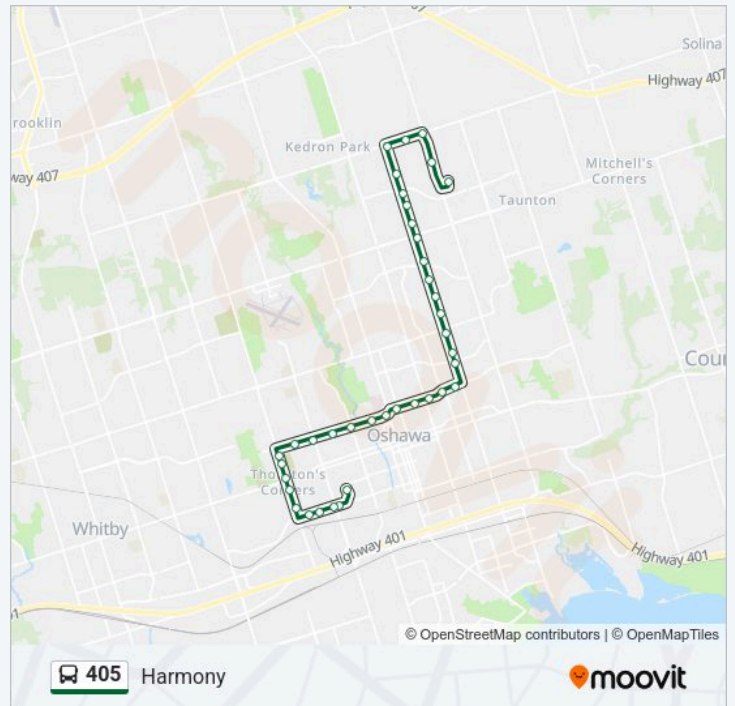

Direction: Harmony

Stops: 38

Trip Duration: 31 min

Line Summary:

Thornton Northbound @ King

Thornton Northbound @ Castlegrove

Northbound @ 185 Thornton

Adelaide Eastbound @ Waverley

Adelaide Eastbound @ Stevenson

Adelaide Eastbound @ Gibbons

Adelaide Eastbound @ Park

Adelaide Eastbound @ Kaiser

Adelaide Eastbound @ Simcoe

Adelaide Eastbound @ Kendal

Adelaide Eastbound @ Division

Adelaide Eastbound @ Ritson

Adelaide Eastbound @ Central Park

Adelaide Eastbound @ Juliana

Wilson Northbound @ Hillcroft

Wilson Northbound @ Cavendish

Wilson Northbound @ Rossland

Wilson Northbound @ Terrace

Wilson Northbound @ Attersley

Wilson Northbound @ Tiffany

Wilson Northbound @ Beatrice

Wilson Northbound @ Taunton

Wilson Northbound @ Blackwood

Wilson Northbound @ Clearsky

Wilson Northbound @ Coldstream

Wilson Northbound @ Greenhill

Wilson Northbound @ Conlin

Conlin Eastbound @ Riverton

Conlin Eastbound @ Harmony

Harmony Southbound @ Greenhill

Delpark Homes Centre