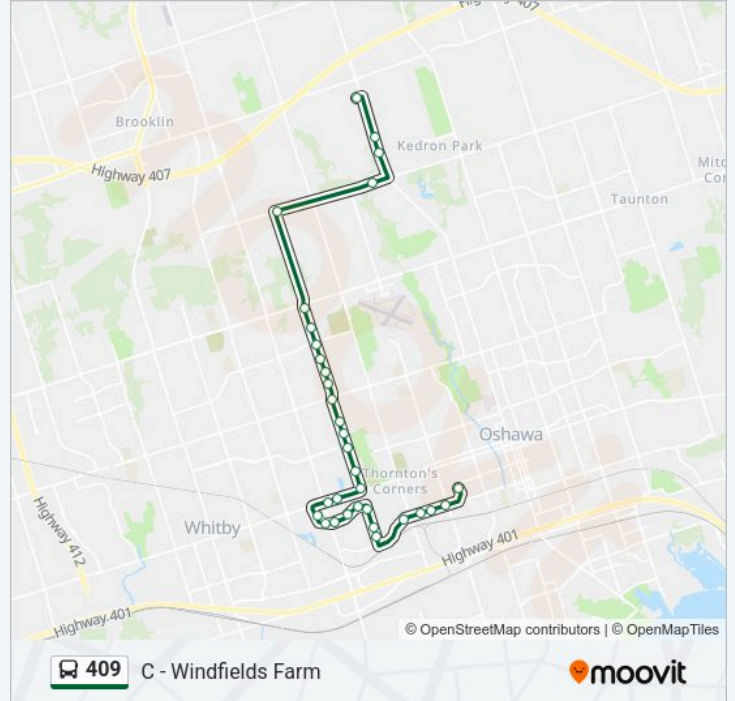

409 bus Info

Direction: C - Windfields Farm

Stops: 32

Trip Duration: 33 min

Line Summary:

Garrard Northbound @ Forest
 Garrard Northbound @ Westwood
 Garrard Northbound @ Rossland
 Garrard Northbound @ Pogson
 Garrard Northbound @ Donald Wilson
 Garrard Northbound @ Weldon
 Garrard @ Dryden N Ns
 Garrard Northbound @ Gagnon
 Garrard Northbound @ Griffen
 Conlin Eastbound @ Garrard
 Conlin Eastbound @ Founders
 Simcoe Northbound @ Northern Dancer
 Simcoe Northbound @ Britannia Ave.
 Windfields Farm Westbound @ Thoroughbred

Direction: C - Oshawa Centre Terminal

34 stops

[VIEW LINE SCHEDULE](#)

Simcoe Southbound @ Windfields Farm
 Simcoe Southbound @ Britannia Ave.
 Simcoe Southbound @ Northern Dancer
 Simcoe Southbound @ Conlin
 Conlin Westbound @ Simcoe
 Conlin Westbound @ Founders
 Conlin Westbound @ Garrard
 Garrard Southbound @ Griffen
 Garrard Southbound @ Shore
 Garrard Southbound @ Dryden
 Garrard Southbound @ Rolling Acres
 Garrard Southbound @ Donald Wilson
 Garrard Southbound @ Fencerow
 Garrard Southbound @ Rossland
 Garrard Southbound @ Parkview