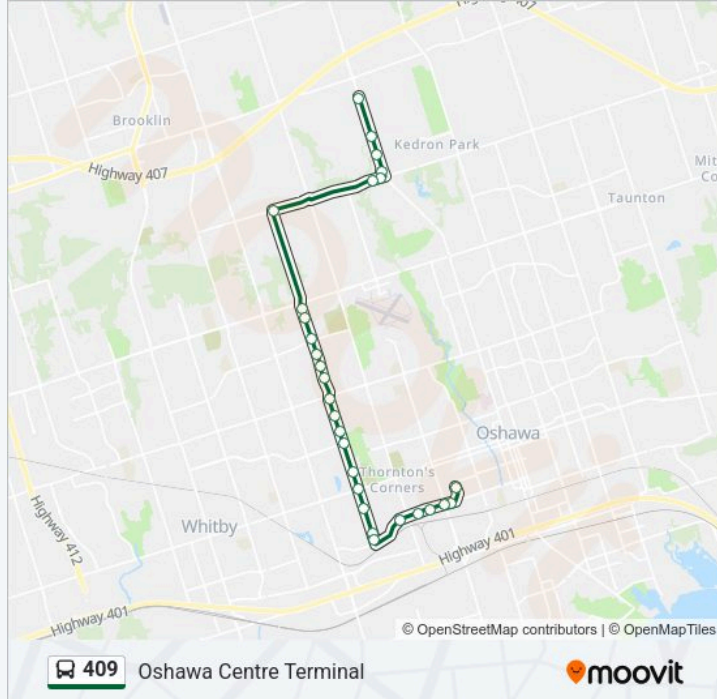

Use the Moovit App to find the closest 409 bus station near you and find out when is the next 409 bus arriving.

Direction: Oshawa Centre Terminal

28 stops

[VIEW LINE SCHEDULE](#)

- Simcoe Southbound @ Windfields Farm
- Simcoe Southbound @ Britannia Ave.
- Simcoe Southbound @ Northern Dancer
- Simcoe Southbound @ Conlin
- Conlin Westbound @ Simcoe
- Conlin Westbound @ Founders
- Conlin Westbound @ Garrard
- Garrard Southbound @ Griffen
- Garrard Southbound @ Shore
- Garrard Southbound @ Dryden
- Garrard Southbound @ Rolling Acres
- Garrard Southbound @ Donald Wilson
- Garrard Southbound @ Fencerow
- Garrard Southbound @ Rossland
- Garrard Southbound @ Parkview
- Garrard Southbound @ Gadsby
- Garrard Southbound @ Manning
- Garrard Southbound @ Burnage
- Garrard Southbound @ Dundas
- Kendalwood Southbound @ Northview
- Kendalwood Southbound @ Sawdon

409 bus Info

Direction: Oshawa Centre Terminal

Stops: 28

Trip Duration: 26 min

Line Summary:

Kendalwood Southbound @ Burns

Gibb Eastbound @ Tipperary

Gibb Eastbound @ Vancouver

Gibb Eastbound @ Waverly

Gibb Eastbound @ Stevenson (West Side Stop)

Gibb Eastbound @ Stevenson (East Side Stop)

Oshawa Centre Terminal

Direction: Windfields Farm

25 stops

[VIEW LINE SCHEDULE](#)

Oshawa Centre Terminal

Conlin Eastbound @ Founders

Simcoe Northbound @ Northern Dancer

Simcoe Northbound @ Britannia Ave.

Windfields Farm Westbound @ Thoroughbred

Direction: A - Oshawa Centre Terminal

27 stops

[VIEW LINE SCHEDULE](#)