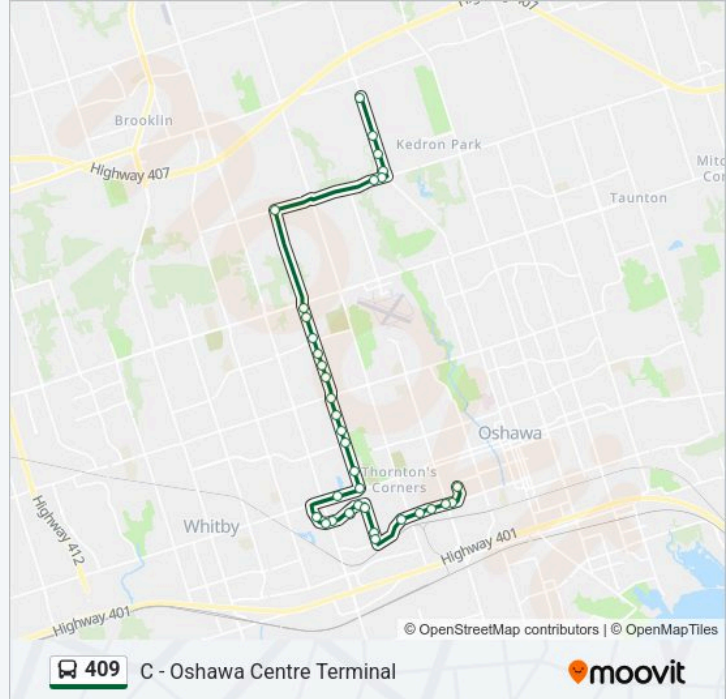

Garrard Southbound @ Dundas

Dundas Westbound @ Kathleen

Southbound @ 164 Glen Hill

Nichol Eastbound @ Thickson (West Side Stop)

Nichol Eastbound @ Thickson

Nichol Eastbound @ Springwood

Nichol Eastbound @ Kirby

Kendalwood Southbound @ Northview

Kendalwood Southbound @ Sawdon

Kendalwood Southbound @ Burns

Gibb Eastbound @ Tipperary

Gibb Eastbound @ Vancouver

Gibb Eastbound @ Waverly

Gibb Eastbound @ Stevenson (West Side Stop)

Gibb Eastbound @ Stevenson (East Side Stop)

Oshawa Centre Terminal

409 bus time schedules and route maps are available in an offline PDF at moovitapp.com. Use the Moovit App to see live bus times, train schedule or subway schedule, and step-by-step directions for all public transit in Toronto.