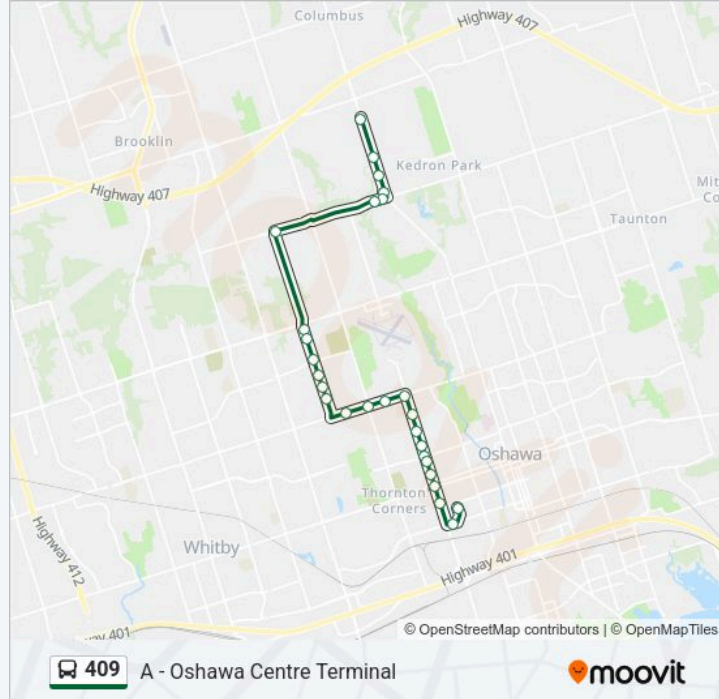

Conlin Eastbound @ Founders

Simcoe Northbound @ Northern Dancer

Simcoe Northbound @ Britannia Ave.

Windfields Farm Westbound @ Thoroughbred

Direction: A - Oshawa Centre Terminal

27 stops

[VIEW LINE SCHEDULE](#)

Stevenson Southbound @ Madison

Stevenson Southbound @ Creighton

Stevenson Southbound @ King

Southbound @ 104 Stevenson

Gibb Eastbound @ Stevenson (East Side Stop)

Oshawa Centre Terminal

Direction: C - Windfields Farm

32 stops

[VIEW LINE SCHEDULE](#)

Oshawa Centre Terminal

Gibb Westbound @ Stevenson (West Side Stop)

Gibb Westbound @ Waverly

Gibb Westbound @ Vancouver

Gibb Westbound @ Tipperary

Kendalwood Northbound @ Sawdon

Kendalwood Northbound @ Broadview

Kendalwood Northbound @ Northview

Nichol Westbound @ Kirby

Nichol Westbound @ Springwood

Nichol Westbound @ Jubilee

Nichol Westbound @ Thickson

Northbound @ 155 Glen Hill

Dundas Eastbound @ Thickson