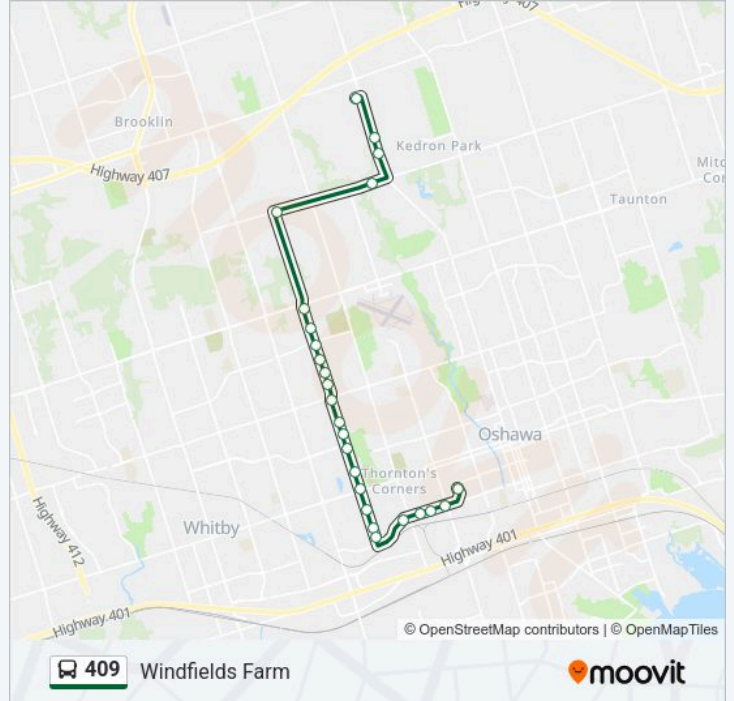

409 bus Info

Direction: Windfields Farm

Stops: 25

Trip Duration: 28 min

Line Summary:

Garrard Northbound @ Gagnon

Garrard Northbound @ Griffen

Conlin Eastbound @ Garrard

Conlin Eastbound @ Founders

Simcoe Northbound @ Northern Dancer

Simcoe Northbound @ Britannia Ave.

Windfields Farm Westbound @ Thoroughbred

Direction: A - Oshawa Centre Terminal

27 stops

[VIEW LINE SCHEDULE](#)