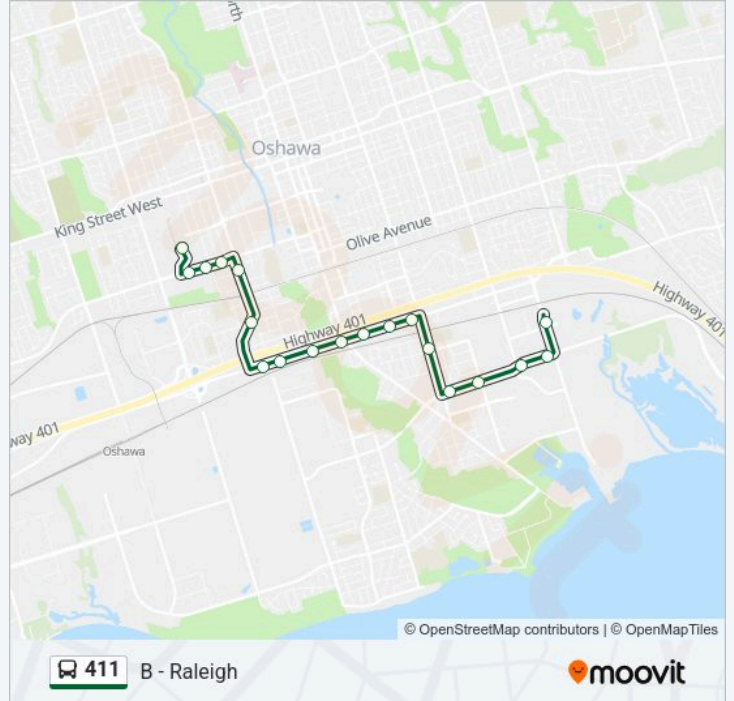

#### Direction: B - Raleigh

19 stops

[VIEW LINE SCHEDULE](#)

Oshawa Centre Terminal

Eastbound @ 431 Gibb

Gibb Eastbound @ Grenfell

Gibb Eastbound @ Montrave

Park Southbound @ Marland

Ritson Southbound @ Conant

Wentworth Eastbound @ Ritson

Wentworth Eastbound @ Nelson

Wentworth Eastbound @ Wilson

Wentworth Eastbound @ Farewell

Farewell Northbound @ Raleigh

#### 411 bus Info

**Direction:** B - Raleigh

**Stops:** 19

**Trip Duration:** 15 min

**Line Summary:**

**Direction: Courtice**

44 stops

[VIEW LINE SCHEDULE](#)

- Oshawa Centre Terminal
- Eastbound @ 431 Gibb
- Gibb Eastbound @ Grenfell
- Gibb Eastbound @ Montrave
- Park Southbound @ Marland
- Park Southbound @ Hillside
- Bloor Eastbound @ Park
- Eastbound @ 249 Bloor
- Bloor Eastbound @ Oxford
- Bloor Eastbound @ Simcoe
- Bloor Eastbound @ Albert
- Bloor Eastbound @ Merritt
- Bloor Eastbound @ Ritson
- Ritson Southbound @ Conant
- Wentworth Eastbound @ Ritson
- Wentworth Eastbound @ Nelson
- Wentworth Eastbound @ Wilson
- Wentworth Eastbound @ Farewell