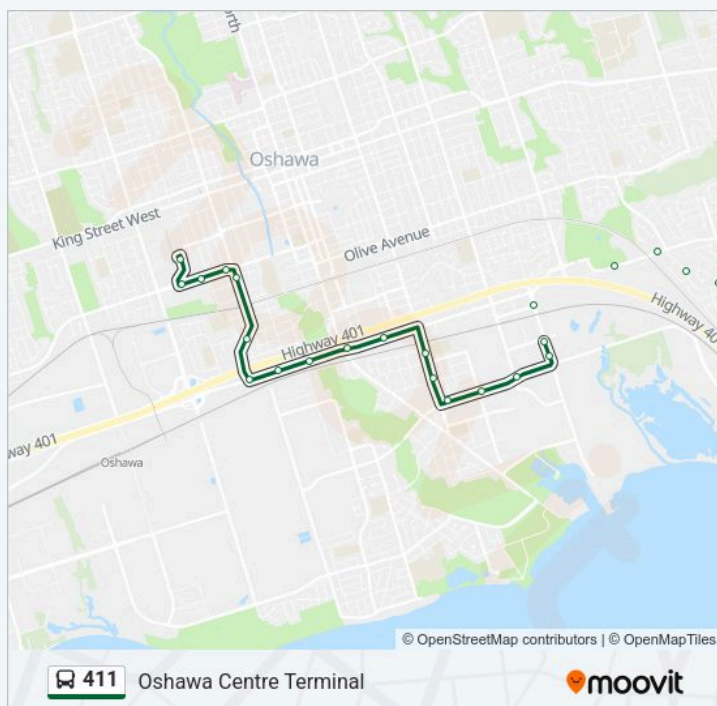

Bloor Westbound @ Grandview

Westbound @ 882 Bloor

Farewell Southbound @ Bloor

Farewell Southbound @ Raleigh

Farewell Southbound @ Wentworth

Wentworth Westbound @ Wilson

Wentworth Westbound @ Nelson

Wentworth Westbound @ Ritson

### 411 bus Info

**Direction:** Oshawa Centre Terminal

**Stops:** 47

**Trip Duration:** 33 min

**Line Summary:**

Ritison Northbound @ Wolfe

Northbound @ 753 Ritson

Bloor Westbound @ Merritt