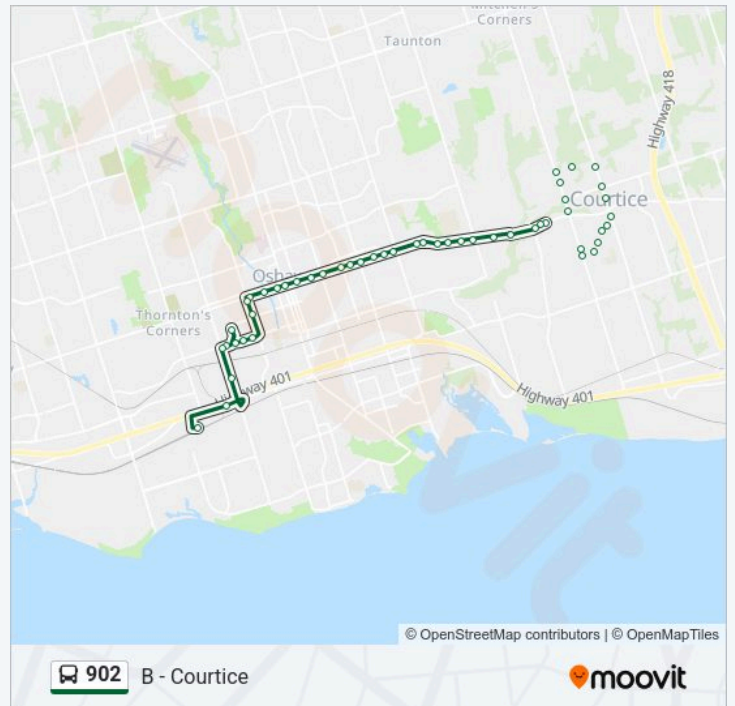

King Eastbound @ Keewatin

King Eastbound @ Grandview

King Eastbound @ Rockcliffe

King Eastbound @ Eastlawn

King Eastbound @ Townline

Highway 2 Eastbound @ Darlington Boulevard

Highway 2 Eastbound @ Old Kingston

Highway 2 Eastbound @ Prestonvale Rd.

Highway 2 Eastbound @ Sandringham

Trulls Northbound @ Highway 2

Trulls Northbound @ Nash

Trulls Northbound @ Cecil Found

Trulls Northbound @ George Reynolds

George Reynolds Eastbound @ Sleeman

**Direction:** B - Courtice

**Stops:** 50

**Trip Duration:** 39 min

**Line Summary:**

Courtice Southbound @ George Reynolds

Courtice Southbound @ Nash

Courtice Southbound @ Moyse (Courtice Community Complex)