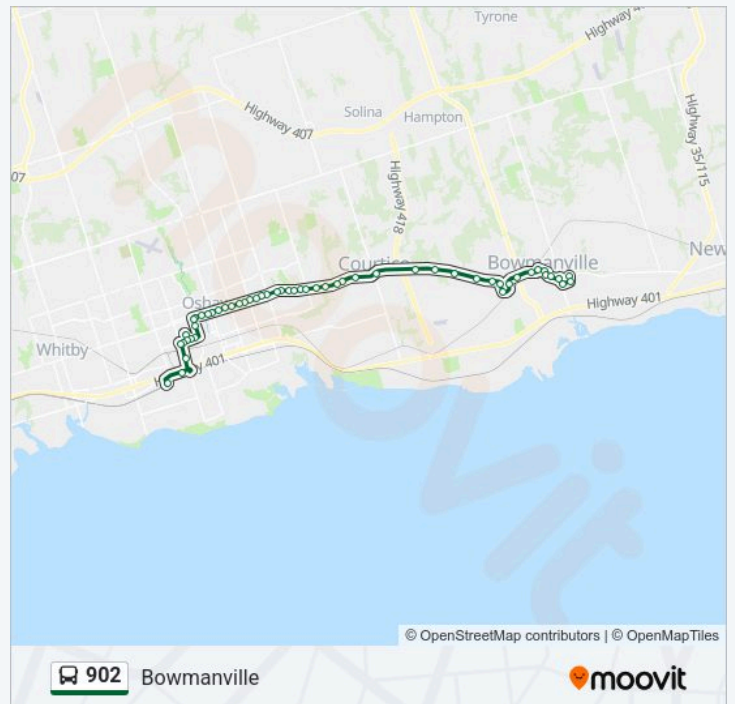

King Eastbound @ Farewell

King Eastbound @ Riverside

King Eastbound @ Harmony

King Eastbound @ Melrose

King Eastbound @ Keewatin

King Eastbound @ Grandview

King Eastbound @ Rockcliffe

King Eastbound @ Eastlawn

King Eastbound @ Townline

Highway 2 Eastbound @ Darlington Boulevard

Highway 2 Eastbound @ Old Kingston

Highway 2 Eastbound @ Prestonvale Rd.

Highway 2 Eastbound @ Sandringham

Thursday	06:05-23:05
Friday	06:05-23:05
Saturday	06:30-23:00
Sunday	06:30-23:00

### 902 bus Info

**Direction:** Bowmanville

**Stops:** 54

**Trip Duration:** 58 min

**Line Summary:**

Highway 2 Eastbound @ Trulls

Durham Highway 2 @ Courtice Road

Durham Highway 2 Eastbound @ Solina