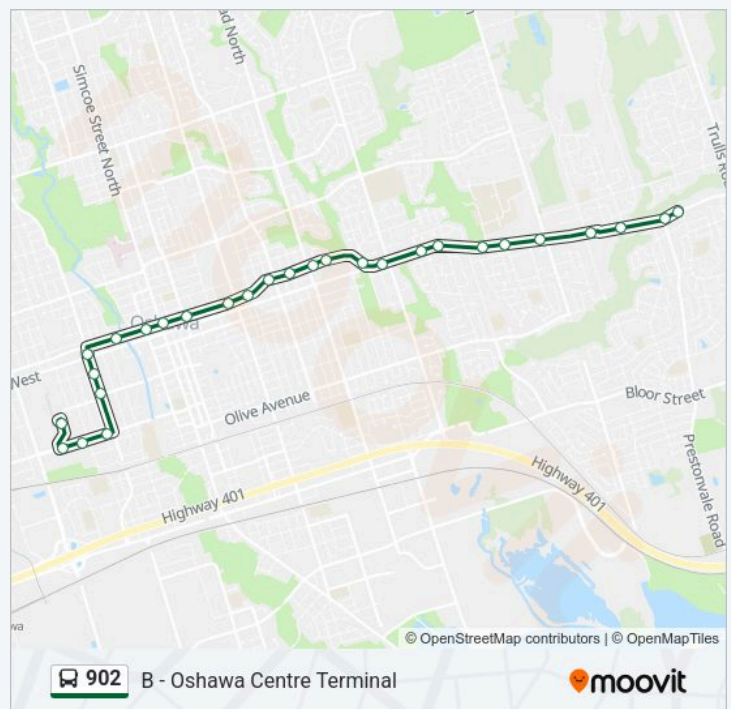

Bond St. W. @ Centre St. N.

Bond Westbound @ Arena

Park Southbound @ King

Park Southbound @ Pine

Park Southbound @ Elmgrove

Gibb Westbound @ Montrave

Gibb Westbound @ Grenfell

Westbound @ 450 Gibb

### 902 bus Info

**Direction:** B - Oshawa Centre Terminal

**Stops:** 28

**Trip Duration:** 20 min

**Line Summary:**

**Direction: Bowmanville**

54 stops

[VIEW LINE SCHEDULE](#)