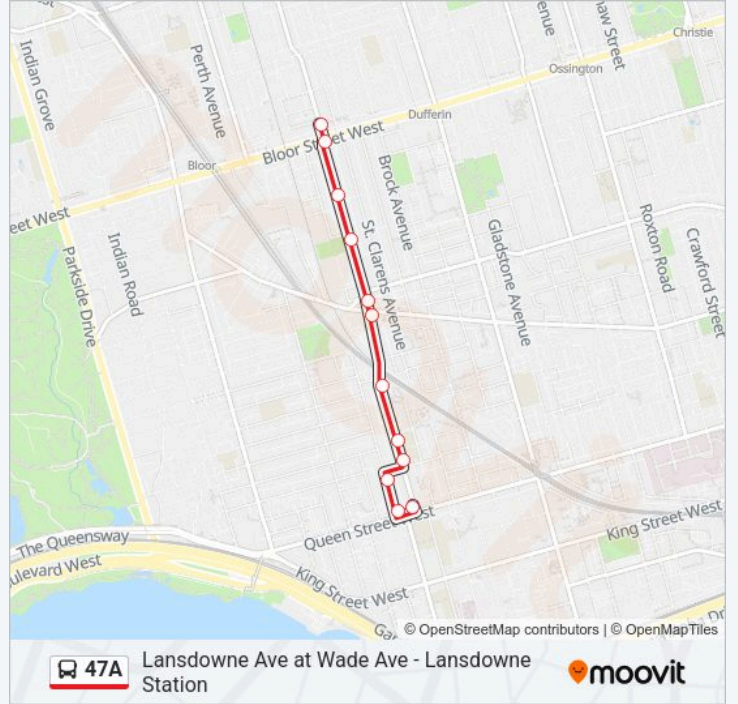

 47A Line

Lansdowne Ave at Wade Ave - Lansdowne Station

Get The App

The 47A bus line (Lansdowne Ave at Wade Ave - Lansdowne Station) has 4 routes. For regular weekdays, their operation hours are:

(1) Lansdowne Ave at Wade Ave - Lansdowne Station: 05:02-04:44(2) Lansdowne Ave at Queen St West: 05:09-04:51(3) Earlscourt Loop at St Clair Ave West: 05:08-01:54(4) Lansdowne Ave at Wade Ave - Lansdowne Station: 05:00-01:47
Use the Moovit App to find the closest 47A bus station near you and find out when is the next 47A bus arriving.

47A bus Info

Direction: Lansdowne Ave at Wade Ave - Lansdowne Station

Stops: 9

Trip Duration: 6 min

Line Summary:

Direction: Lansdowne Ave at Queen St West

10 stops

[VIEW LINE SCHEDULE](#)

47A bus Info

Direction: Earls Court Loop at St Clair Ave West

Stops: 9

Trip Duration: 8 min

Line Summary:

**Direction: Lansdowne Ave at Wade Ave -
Lansdowne Station**

12 stops

[VIEW LINE SCHEDULE](#)

47A bus Info

Direction: Lansdowne Ave at Wade Ave - Lansdowne Station

Stops: 12

Trip Duration: 6 min

Line Summary:

47A bus time schedules and route maps are available in an offline PDF at moovitapp.com. Use the Moovit App to see live bus times, train schedule or subway schedule, and step-by-step directions for all public transit in Toronto.