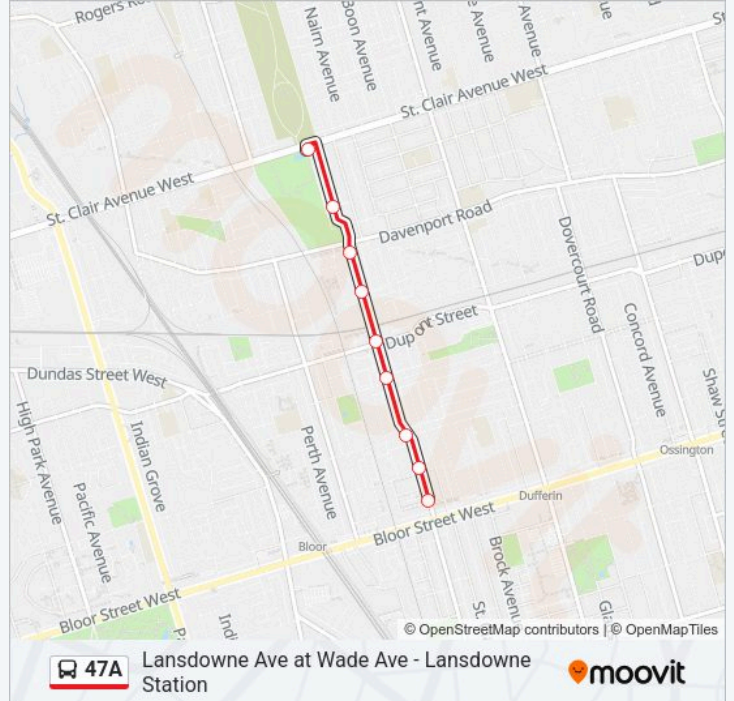

 47A Line

Lansdowne Ave at Wade Ave - Lansdowne Station

Get The App

The 47A bus line (Lansdowne Ave at Wade Ave - Lansdowne Station) has 4 routes. For regular weekdays, their operation hours are:

(1) Lansdowne Ave at Wade Ave - Lansdowne Station: 05:02-04:44(2) Lansdowne Ave at Queen St West: 05:09-04:51(3) Earlscourt Loop at St Clair Ave West: 05:08-01:54(4) Lansdowne Ave at Wade Ave - Lansdowne Station: 05:00-01:47
Use the Moovit App to find the closest 47A bus station near you and find out when is the next 47A bus arriving.

Direction: Lansdowne Ave at Wade Ave - Lansdowne Station

9 stops

[VIEW LINE SCHEDULE](#)

- Earlscourt Loop at St Clair Ave West
- 1216 Lansdowne Ave
- Lansdowne Ave at Davenport Rd South Side
- Lansdowne Ave at Brandon Ave
- Lansdowne Ave at Dupont St
- Lansdowne Ave at Lappin Ave
- Lansdowne Ave at Wallace Ave
- Lansdowne Ave at Paton Rd
- Lansdowne Ave at Wade Ave - Lansdowne Station

47A bus Info

Direction: Lansdowne Ave at Wade Ave - Lansdowne Station

Stops: 9

Trip Duration: 6 min

Line Summary:

Direction: Lansdowne Ave at Queen St West

10 stops

[VIEW LINE SCHEDULE](#)

47A bus Info

Direction: Earls Court Loop at St Clair Ave West

Stops: 9

Trip Duration: 8 min

Line Summary:

**Direction: Lansdowne Ave at Wade Ave -
Lansdowne Station**

12 stops

[VIEW LINE SCHEDULE](#)