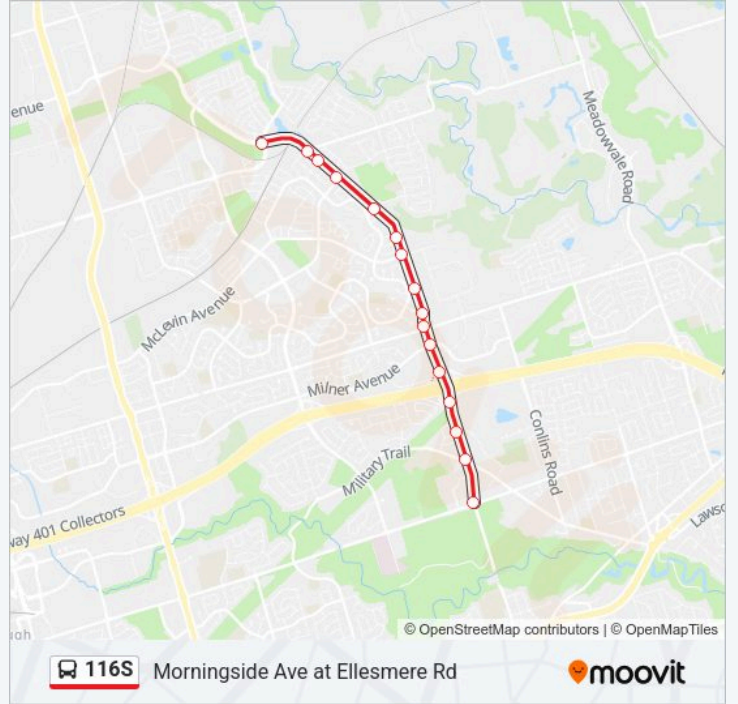

📍 116S Line

Morningside Ave at Ellesmere Rd

Get The App

The 116S bus line Morningside Ave at Ellesmere Rd has one route. For regular weekdays, their operation hours are: (1) Morningside Ave at Ellesmere Rd: 02:06-03:02
Use the Moovit App to find the closest 116S bus station near you and find out when is the next 116S bus arriving.

Direction: Morningside Ave at Ellesmere Rd

16 stops

[VIEW LINE SCHEDULE](#)

- Morningside Ave at Finch Ave East
- Morningside Ave at Old Finch Ave
- Morningside Ave at Halfway Ave
- Morningside Ave at Sewells Rd
- Morningside Ave at John Stoner Dr
- Morningside Ave at Walkway To Mcknight Dr
- Morningside Ave at Mclevin Ave
- Opposite 1315 Morningside Ave
- Opposite 1275 Morningside Ave
- Morningside Ave at Sheppard Ave East
- Morningside Ave at Milner Ave
- Morningside Ave at Cinemart Dr
- Morningside Ave at Hwy 401 South Side - Wlkwy To Lampman Dr
- Morningside Ave at Tams Rd
- Morningside Ave at Military Trail
- Morningside Ave at Ellesmere Rd

116S bus Time Schedule

Morningside Ave at Ellesmere Rd Route Timetable:

Monday	02:06-03:02
Tuesday	02:06-03:02
Wednesday	02:06-03:02
Thursday	02:06-03:02
Friday	02:06-03:02
Saturday	01:56-03:12
Sunday	01:53-03:10

116S bus Info

Direction: Morningside Ave at Ellesmere Rd

Stops: 16

Trip Duration: 12 min

Line Summary:

116S bus time schedules and route maps are available in an offline PDF at moovitapp.com. Use the Moovit App to see live bus times, train schedule or subway schedule, and step-by-step directions for all public transit in Toronto.