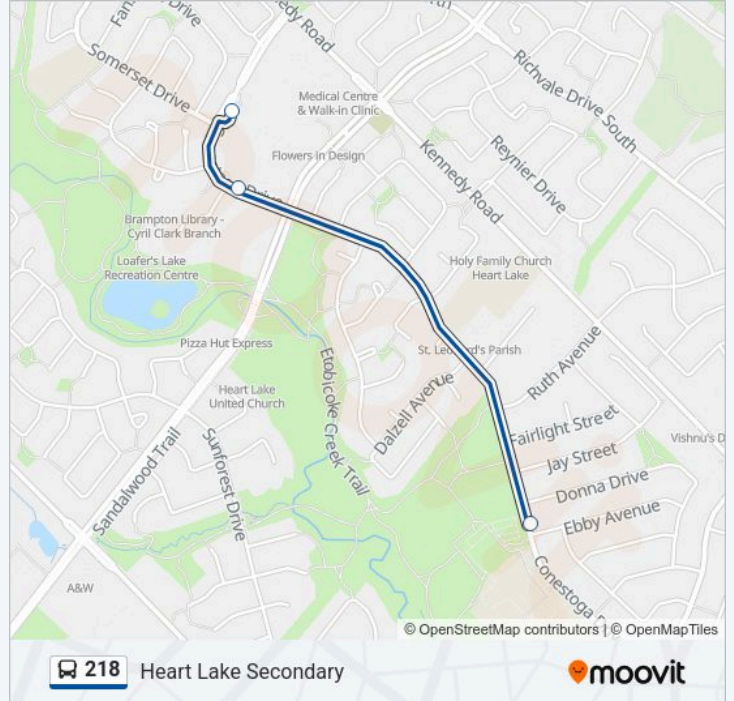

Use the Moovit App to find the closest 218 bus station near you and find out when is the next 218 bus arriving.

Direction: 218 Heart Lake PM

3 stops

[VIEW LINE SCHEDULE](#)

Conestoga Dr N/Of Ebby Ave

Conestoga Dr Opp Loafers Lake Lane

Heart Lake Terminal

218 bus Time Schedule

218 Heart Lake PM Route Timetable:

Monday	14:25
Tuesday	14:25
Wednesday	14:25
Thursday	14:25
Friday	14:25
Saturday	Not Operational
Sunday	Not Operational

218 bus Info

Direction: 218 Heart Lake PM

Stops: 3

Trip Duration: 10 min

Line Summary:

Direction: 218 Heart Lake AM

3 stops

[VIEW LINE SCHEDULE](#)

Heart Lake Terminal

Conestoga Dr N/Of Sutter Ave

Conestoga Dr S/Of Ebby Ave (At Heart Lake S.S.)

218 bus Time Schedule

218 Heart Lake AM Route Timetable:

Monday	07:50
Tuesday	07:50
Wednesday	07:50
Thursday	07:50
Friday	07:50
Saturday	Not Operational
Sunday	Not Operational