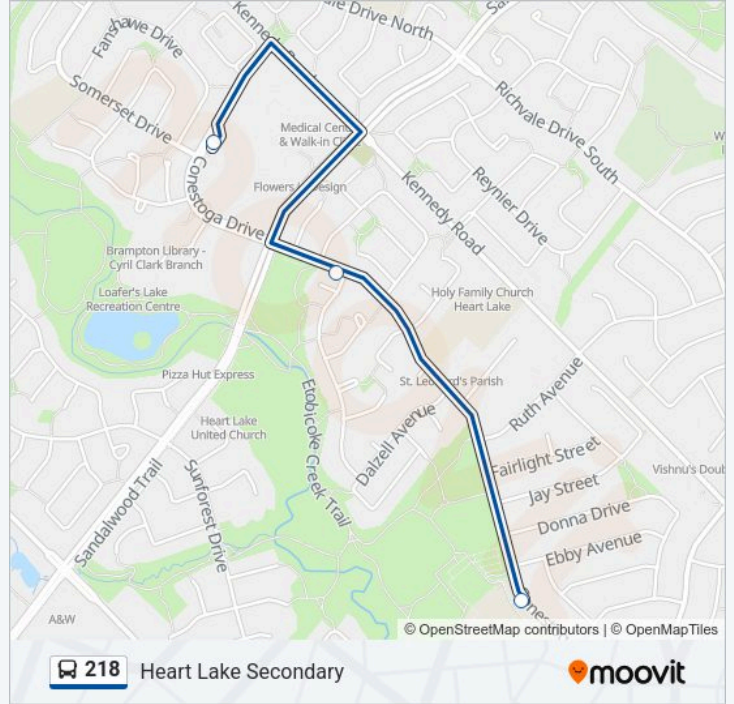

Use the Moovit App to find the closest 218 bus station near you and find out when is the next 218 bus arriving.

Direction: 218 Heart Lake PM

3 stops

[VIEW LINE SCHEDULE](#)

Conestoga Dr N/Of Ebby Ave

Conestoga Dr Opp Loafers Lake Lane

Direction: 218 Heart Lake PM

Stops: 3

Trip Duration: 10 min

Line Summary:

Direction: 218 Heart Lake AM

3 stops

[VIEW LINE SCHEDULE](#)

Heart Lake Terminal

Conestoga Dr N/Of Sutter Ave

Conestoga Dr S/Of Ebby Ave (At Heart Lake S.S.)

218 bus Time Schedule

218 Heart Lake AM Route Timetable:

Monday	07:50
Tuesday	07:50
Wednesday	07:50
Thursday	07:50
Friday	07:50
Saturday	Not Operational
Sunday	Not Operational

218 bus Info

Direction: 218 Heart Lake AM

Stops: 3

Trip Duration: 10 min

Line Summary:

218 bus time schedules and route maps are available in an offline PDF at moovitapp.com. Use the Moovit App to see live bus times, train schedule or subway schedule, and step-by-step directions for all public transit in Toronto.