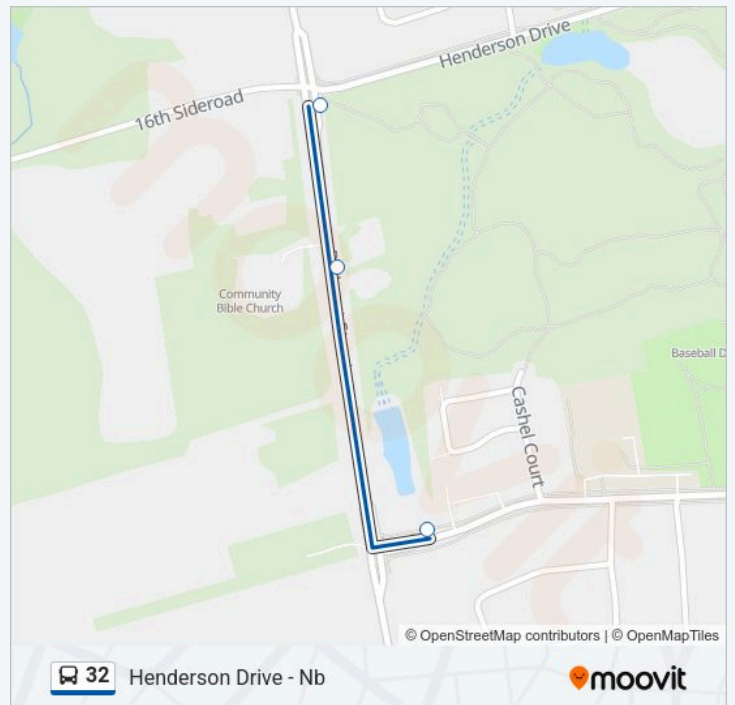

Direction: Henderson Drive - Nb

3 stops

[VIEW LINE SCHEDULE](#)

Mcclellan Way / Bathurst St

Bathurst St Stop # 6226

Bathurst St / Henderson Dr

32 bus Time Schedule

Henderson Drive - Nb Route Timetable:

Monday	08:17
Tuesday	08:17
Wednesday	08:17
Thursday	08:17
Friday	08:17
Saturday	Not Operational
Sunday	Not Operational

32 bus Info

Direction: Henderson Drive - Nb

Stops: 3

Trip Duration: 1 min

Line Summary:

32 bus time schedules and route maps are available in an offline PDF at moovitapp.com. Use the Moovit App to see live bus times, train schedule or subway schedule, and step-by-step directions for all public transit in Toronto.

© 2025 Moovit - All Rights Reserved