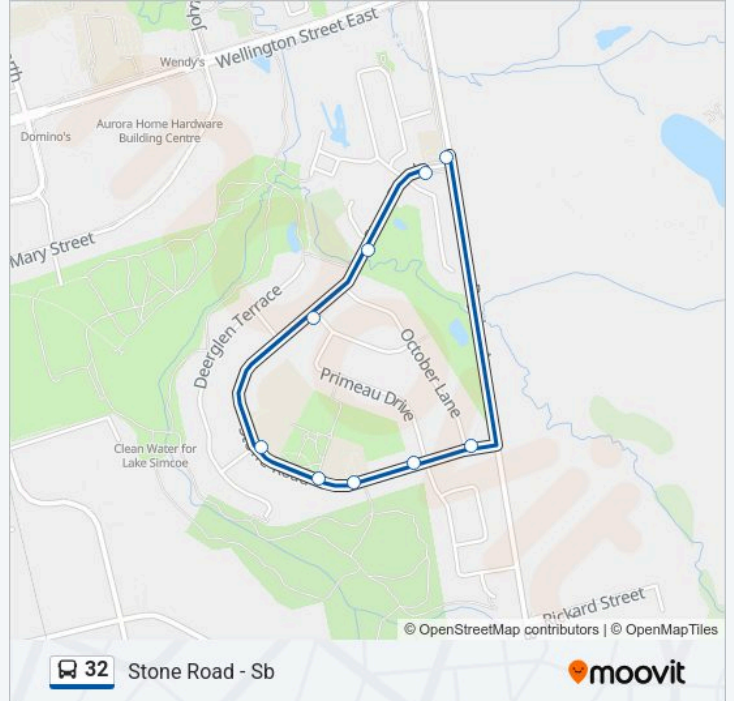

Bayview Av / Stone Rd

Direction: Stone Road - Sb

9 stops

[VIEW LINE SCHEDULE](#)

Bayview Av / Stone Rd

Stone Rd / October Lane

Stone Rd / Primeau Dr

Stone Rd Stop # 2267

Stone Rd Stop # 5988

Stone Rd / Crows Nest Gate

Stone Rd / Fife Rd

Stone Rd / Hawtin Lane

Stone Rd / Bayview Av

32 bus Time Schedule

Stone Road - Sb Route Timetable:

Monday	09:11-19:49
Tuesday	09:11-19:49
Wednesday	09:11-19:49
Thursday	09:11-19:49
Friday	09:11-19:49
Saturday	Not Operational
Sunday	Not Operational

32 bus Info

Direction: Stone Road - Sb

Stops: 9

Trip Duration: 4 min

Line Summary:

Direction: Bathurst Street - Sb

50 stops

[VIEW LINE SCHEDULE](#)

- Bayview Av / Stone Rd
- Stone Rd / October Lane
- Stone Rd / Primeau Dr
- Stone Rd Stop # 2267
- Stone Rd Stop # 5988
- Stone Rd / Crows Nest Gate
- Stone Rd / Fife Rd
- Stone Rd / Hawtin Lane
- Stone Rd / Bayview Av
- Wellington St / Bayview Av
- Wellington St / John West Way
- Wellington St / John West Way
- Wellington St Stop # 6093
- Wellington St / Industrial Pkwy
- Wellington St / Berczy St
- Wellington St / Wells St
- Wellington St / Yonge St
- Wellington St / Temperance St