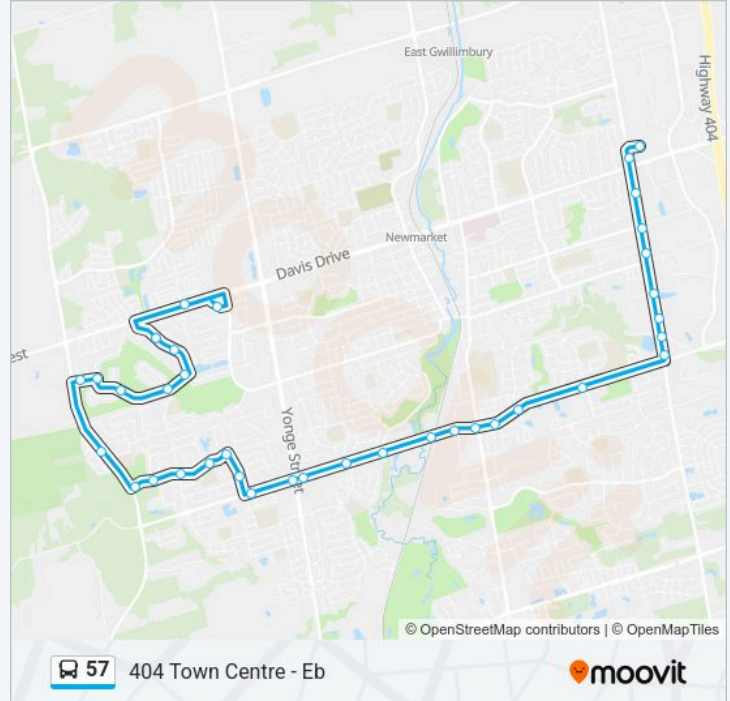

Clearmeadow Blvd / Doubletree Lane

Doubletree Lane / Austinpaul Dr

Mulock Dr / Columbus Way

Mulock Dr / Yonge St

Mulock Dr / Yonge St

Mulock Dr / Sandford St

Mulock Dr / Cane Pkwy

Mulock Dr Stop # 1992

Mulock Dr / Steven Crt

Mulock Dr / Bayview Av

Mulock Dr / Willowick Dr

Mulock Dr / Tapestry Lane

Mulock Dr / Fernbank Rd

Leslie St / Mulock Dr

Leslie St / Bogartown Crv

Leslie St Stop # 1998

Leslie St / Crowder Blvd

Leslie St / Gorham St

Leslie St / Stackhouse Rd

Leslie St / Birchwood Dr

Leslie St / Davis Dr

404 Town Centre Stop # 5008

57 bus time schedules and route maps are available in an offline PDF at moovitapp.com. Use the Moovit App to see live bus times, train schedule or subway schedule, and step-by-step directions for all public transit in Toronto.

© 2025 Moovit - All Rights Reserved