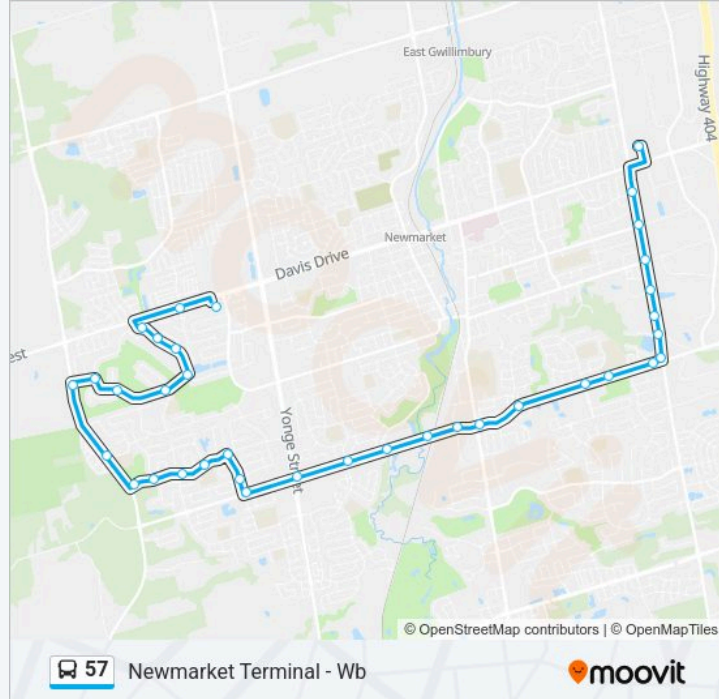

Direction: Newmarket Terminal - Wb

36 stops

[VIEW LINE SCHEDULE](#)

- 404 Town Centre Stop # 5008
- Leslie St / Birchwood Dr
- Leslie St / Srigley St
- Leslie St / Gorham St
- Leslie St / Crowder Blvd
- Leslie St Stop # 2007
- Leslie St / Bogart Mill Trl
- Leslie St / Mulock Dr
- Mulock Dr / on Bogart Cir
- Mulock Dr Stop # 2010
- Mulock Dr / College Manor Dr
- Mulock Dr / College Manor Dr
- Mulock Dr / Bayview Av
- Mulock Dr / Kent Dr
- Mulock Dr Stop # 2013
- Mulock Dr / Cane Pkwy
- Mulock Dr / Sandford St
- Mulock Dr / Yonge St
- Mulock Dr / Doubletree Lane
- Doubletree Lane / Jordanray Blvd
- Doubletree Lane / Clearmeadow Blvd

57 bus Info

Direction: Newmarket Terminal - Wb

Stops: 36

Trip Duration: 26 min

Line Summary:

Clearmeadow Blvd / Rushbrook Dr
 Clearmeadow Blvd / Plantation Gate
 Clearmeadow Blvd / Carruthers Av
 Clearmeadow Blvd / Bathurst St
 Bathurst St / Keith Av
 Bathurst St / Sykes Rd
 Sykes Rd / Alex Doner Dr
 Alex Doner Dr / Otton Rd
 Alex Doner Dr / Brimson Dr
 Alex Doner Dr / Crossland Gate
 Crossland Gate / Fairway Gdns
 Crossland Gate / Fairway Gdns
 Crossland Gate / Alex Doner Dr
 Davis Dr / Mitchell Pl
 Newmarket Terminal

Direction: 404 Town Centre - Eb

36 stops

[VIEW LINE SCHEDULE](#)

Newmarket Terminal
 Davis Dr / William Booth Av
 Crossland Gate / Fairway Gdns
 Crossland Gate / Fairway Gdns
 Alex Doner Cr / Crossland Gate
 Alex Doner Dr / Kirby Cres
 Alex Doner Dr / Otton Rd
 Alex Doner Dr / Sykes Rd
 Sykes Rd / McGregor Farm Trail
 Bathurst St / Keith Av
 Clearmeadow Blvd / Bathurst St
 Clearmeadow Blvd / Carruthers Av
 Clearmeadow Blvd / Plantation Gate
 Clearmeadow Blvd / Bartholomew Dr

Direction: 404 Town Centre - Eb

Stops: 36

Trip Duration: 30 min

Line Summary:

Clearmeadow Blvd / Doubletree Lane

Doubletree Lane / Austinpaul Dr

Mulock Dr / Columbus Way

Mulock Dr / Yonge St