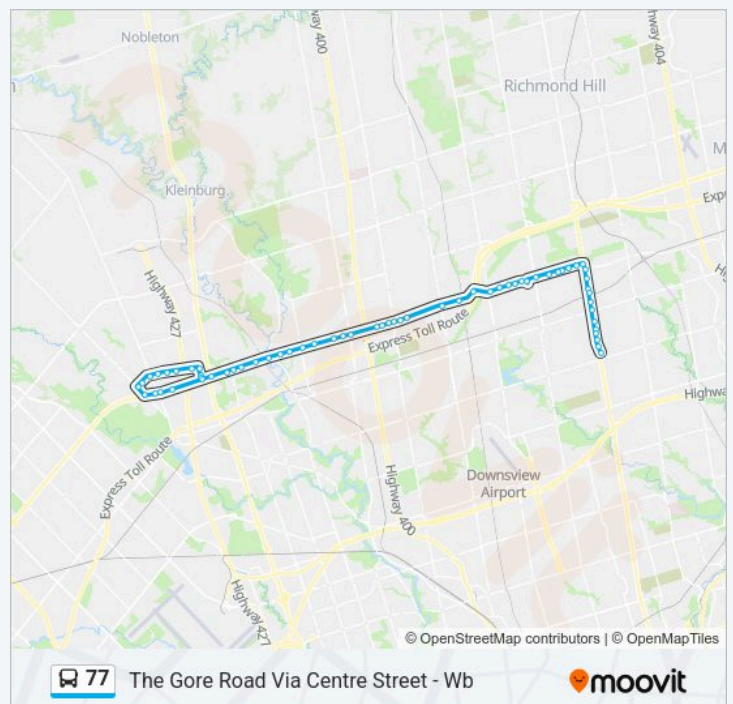

Yonge St / Arnold Av

Yonge / Clark

Yonge St / Glen Cameron Rd

Yonge St / Meadowview Av

Yonge St. @ Steeles Ave. W.

Yonge St at Athabaska Ave

Yonge St / Moore Park Av

Yonge St / Homewood Av

Yonge St / Connaught Av

Yonge St / Drewry Av

Finch Go Bus Terminal

 77 Finch Go Bus Terminal Via Centre Street - Eb 

Direction: The Gore Road Via Centre Street - Wb

62 stops

77 bus Time Schedule

Finch Go Bus Terminal
 5799 Yonge St
 Yonge St / Cummer Av
 Yonge St / Patricia Av
 Yonge St / Centre Av
 Yonge St / Otonabee Av
 Yonge St. @ Steeles Ave. W.
 Yonge St / Meadowview Av
 Yonge St / Glen Cameron Rd
 Yonge / Clark
 Yonge St / Elgin St
 Yonge St / John St
 Centre St / Old Yonge St
 Centre St / Thornbank Rd
 Centre St / Oakbank Rd
 Centre St / Erica Rd
 Centre St / Rose Green Dr
 Centre St / Atkinson Av
 Centre St / Bathurst St
 Promenade Terminal
 Centre St / New Westminster Dr
 Centre St / Taiga Dr
 Centre St / Vaughan Blvd
 Centre St / Concord Rd
 Centre St / Dufferin St
 Highway 7 / North Rivermede Rd
 Highway 7 / Bowes Rd
 Highway 7 / Keele St
 Highway 7 / Creditstone Rd
 Highway 7 / Maplecrete Rd
 Highway 7 / Jane St

The Gore Road Via Centre Street - Wb Route Timetable:

Monday	05:00-04:47
Tuesday	05:00-04:47
Wednesday	05:00-04:47
Thursday	05:00-04:47
Friday	05:00-02:23
Saturday	05:11-02:26
Sunday	04:30-04:47

77 bus Info

Direction: The Gore Road Via Centre Street - Wb

Stops: 62

Trip Duration: 78 min

Line Summary:

Highway 7 / Millway Av

Highway 7 / Edgeley Blvd

Highway 7 / Commerce St

Highway 7 / Weston Rd