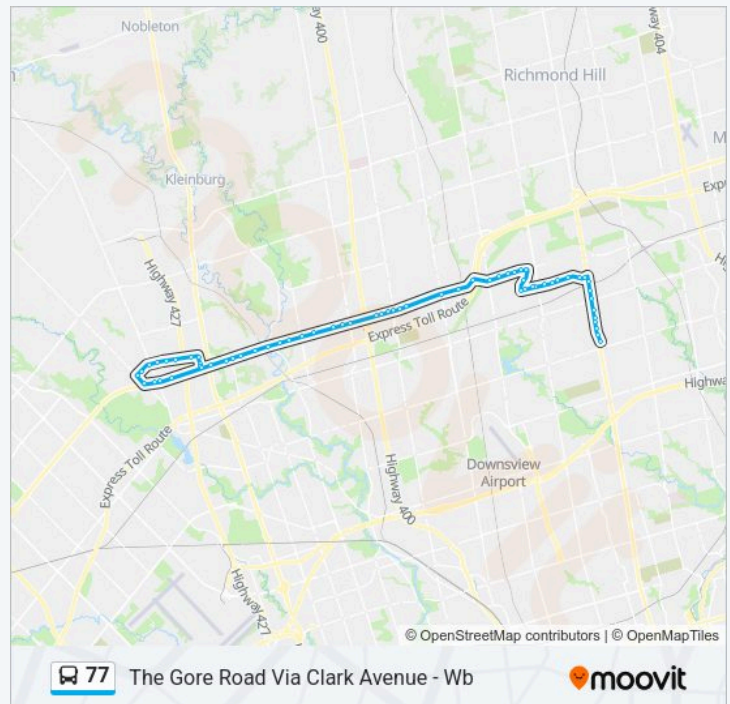

Direction: The Gore Road Via Centre Street - Wb

Stops: 62

Trip Duration: 78 min

Line Summary:

Highway 7 / Millway Av

Highway 7 / Edgeley Blvd

Highway 7 / Commerce St

Highway 7 / Weston Rd

Yonge St / Connaught Av

Yonge St / Drewry Av

Finch Go Bus Terminal

Direction: The Gore Road Via Clark Avenue - Wb

63 stops

[VIEW LINE SCHEDULE](#)

Finch Go Bus Terminal

5799 Yonge St

Highway 7 / Edgeley Blvd

Highway 7 / Commerce St

Highway 7 / Weston Rd

Highway 7 / Nova Star Dr

Highway 7 / Ansley Grove Rd

Highway 7 / Aberdeen Av

77 bus Info

Direction: The Gore Road Via Clark Avenue - Wb

Stops: 63

Trip Duration: 70 min

Line Summary:

Highway 7 / Pine Valley Dr

Highway 7 / Wigwoss Dr

Highway 7 / Bruce St

Hwy 7 / Islington

Hwy 7 / Kipling