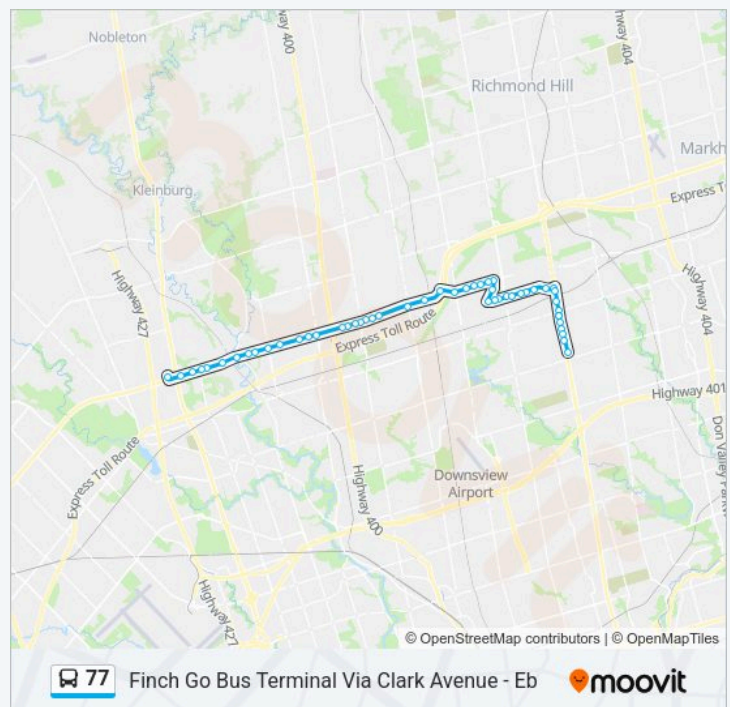

Direction: The Gore Road Via Centre Street - Wb

Stops: 62

Trip Duration: 78 min

Line Summary:

Highway 7 / Millway Av

Highway 7 / Edgeley Blvd

Highway 7 / Commerce St

Highway 7 / Weston Rd

Centre St / Wade Gate

Centre St / Carl Tennen St

Centre St / Taiga Dr

Centre St / New Westminster Dr

Finch Go Bus Terminal Via Clark Avenue - Eb Route Timetable:

Monday	07:56-02:44
Tuesday	Not Operational
Wednesday	07:56-02:44
Thursday	Not Operational
Friday	Not Operational
Saturday	Not Operational
Sunday	07:56-02:44

77 bus Info

Direction: Finch Go Bus Terminal Via Clark Avenue - Eb

Stops: 51

Trip Duration: 58 min

Line Summary:

Promenade Terminal

West Promenade / New Westminster Dr

Clark Av Stop # 1412

Yonge St / Connaught Av

Yonge St / Drewry Av

Finch Go Bus Terminal

Direction: The Gore Road Via Clark Avenue - Wb

63 stops

[VIEW LINE SCHEDULE](#)

Finch Go Bus Terminal

5799 Yonge St