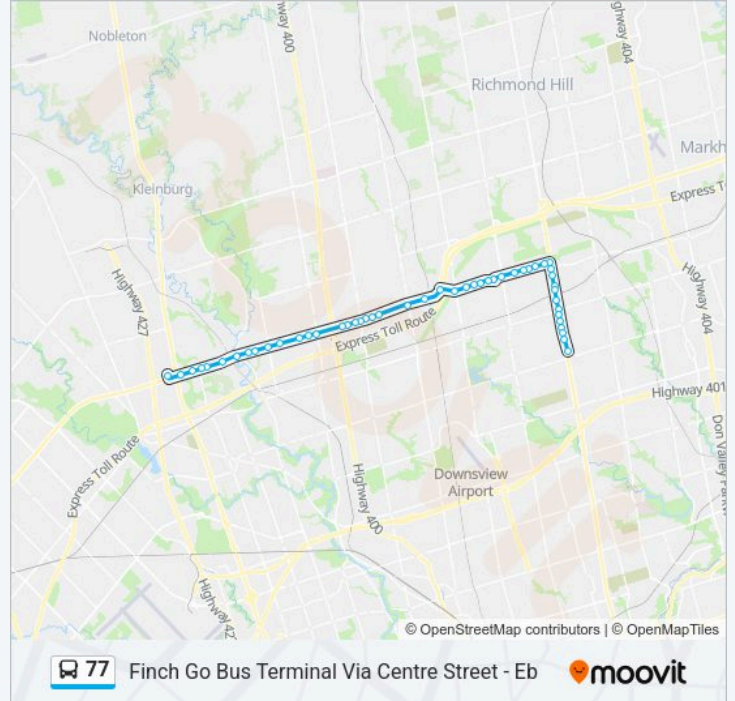

Centre St / Bathurst St

Centre St / Atkinson Av

Centre St / Rose Green Dr

Centre St / Markwood Lane

Centre St / Oakbank Rd

Centre St / Brooke St

Centre St / Yonge St

Yonge St / Thornridge Dr

Yonge St / Arnold Av

Yonge / Clark

Yonge St / Glen Cameron Rd

Yonge St / Meadowview Av

Yonge St. @ Steeles Ave. W.

Yonge St at Athabaska Ave

Yonge St / Moore Park Av

Yonge St / Homewood Av

Yonge St / Connaught Av

Yonge St / Drewry Av

Finch Go Bus Terminal

 77 Finch Go Bus Terminal Via Centre Street - Eb 

Direction: The Gore Road Via Centre Street - Wb

62 stops

77 bus Time Schedule

Finch Go Bus Terminal
 5799 Yonge St
 Yonge St / Cummer Av
 Yonge St / Patricia Av
 Yonge St / Centre Av
 Yonge St / Otonabee Av
 Yonge St. @ Steeles Ave. W.
 Yonge St / Meadowview Av
 Yonge St / Glen Cameron Rd
 Yonge / Clark
 Yonge St / Elgin St
 Yonge St / John St
 Centre St / Old Yonge St
 Centre St / Thornbank Rd
 Centre St / Oakbank Rd
 Centre St / Erica Rd
 Centre St / Rose Green Dr
 Centre St / Atkinson Av
 Centre St / Bathurst St
 Promenade Terminal
 Centre St / New Westminster Dr
 Centre St / Taiga Dr
 Centre St / Vaughan Blvd
 Centre St / Concord Rd
 Centre St / Dufferin St
 Highway 7 / North Rivermede Rd
 Highway 7 / Bowes Rd
 Highway 7 / Keele St
 Highway 7 / Creditstone Rd
 Highway 7 / Maplecrete Rd
 Highway 7 / Jane St

Direction: The Gore Road Via Centre Street - Wb

Stops: 62

Trip Duration: 78 min

Line Summary:

Highway 7 / Millway Av

Highway 7 / Edgeley Blvd

Highway 7 / Commerce St

Highway 7 / Weston Rd