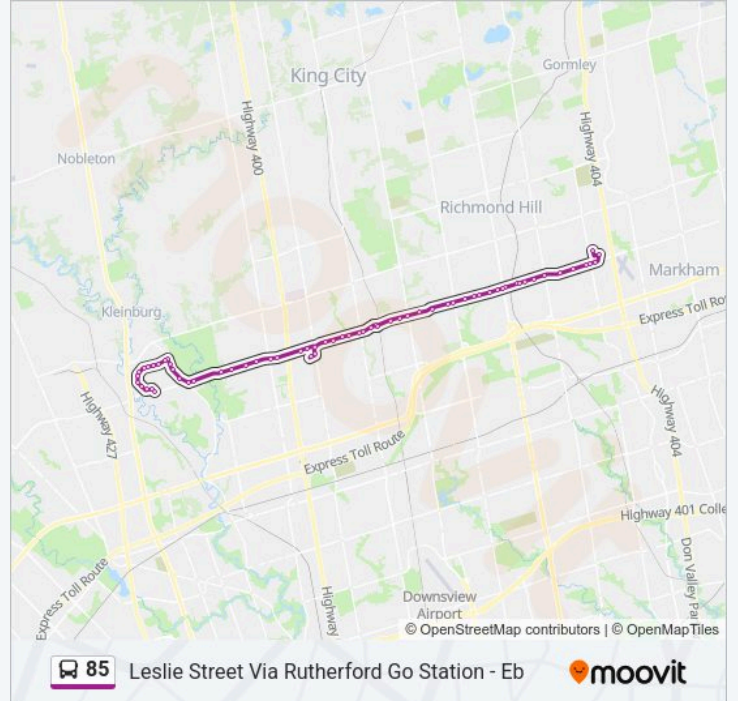

Vaughan Mills Terminal

Jane St / Rutherford Rd

Rutherford Rd Stop # 6975

Rutherford Rd / Creditstone Rd

Rutherford Rd / Rotational Dr

Rutherford Rd / Greenock Dr

Rutherford Rd / Keele St

Rutherford Rd / Jacob Keffer Pkwy

Rutherford Rd / Westburne Dr

Rutherford Go Station

Rutherford Rd Stop # 7368

Rutherford Rd / Confederation Pkwy

Rutherford Rd / Forest Run Blvd

Rutherford Rd / Dufferin St

Rutherford Rd / Pleasant Ridge Av

Rutherford Rd / Thornhill Woods Dr

Rutherford Rd / Ilan Ramon Blvd

Rutherford Rd / Bathurst St

Carrville Rd / Ayr Rd

Carrville Rd / Myers Blvd

Carrville Rd / Avenue Rd

Carrville Rd / Plaisance Rd

Carrville Rd Stop # 3068

Carrville Rd / Yonge St

16th Av / Granton Dr

16th Av / Leslie St

16th Av Stop # 5031

Vogell Rd / Brodie Dr

Brodie Dr Stop # 6150

Direction: Napa Valley Drive - Wb

65 stops

[VIEW LINE SCHEDULE](#)