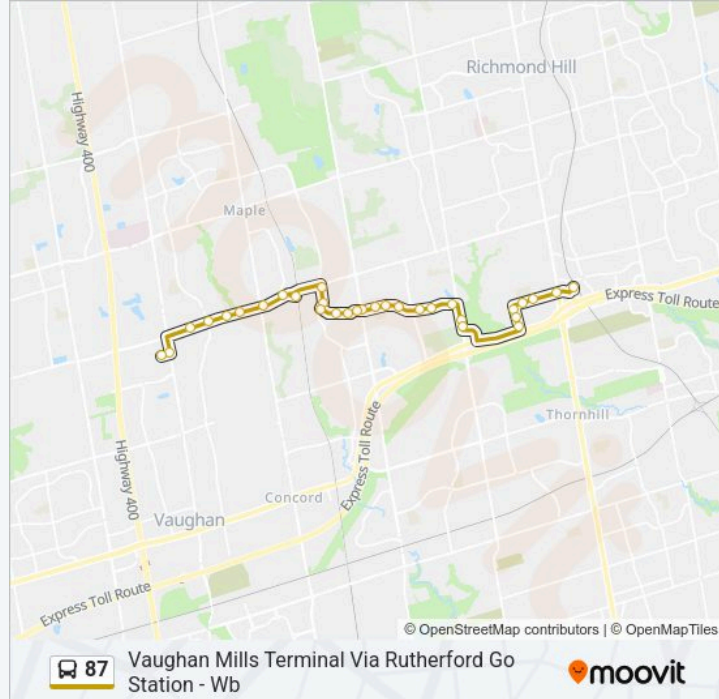

Ten Oaks Blvd / Forest Run Blvd

Ten Oaks Blvd / Forecastle Rd

Ten Oaks Blvd / Confederation Pkwy

Confederation Pkwy / Dufferin Hill Dr

Confederation Pkwy / Rutherford Rd

Rutherford Go Station

Rutherford Rd / Barrhill Rd

Rutherford Rd / Keele St

Rutherford Rd / Greenock Dr

Rutherford Rd / Rotational Dr

Rutherford Rd / Melville Av

Rutherford Rd Stop # 6974

Jane St / Riverrock Gate

Vaughan Mills Terminal

87 bus time schedules and route maps are available in an offline PDF at moovitapp.com. Use the Moovit App to see live bus times, train schedule or subway schedule, and step-by-step directions for all public transit in Toronto.

© 2025 Moovit - All Rights Reserved