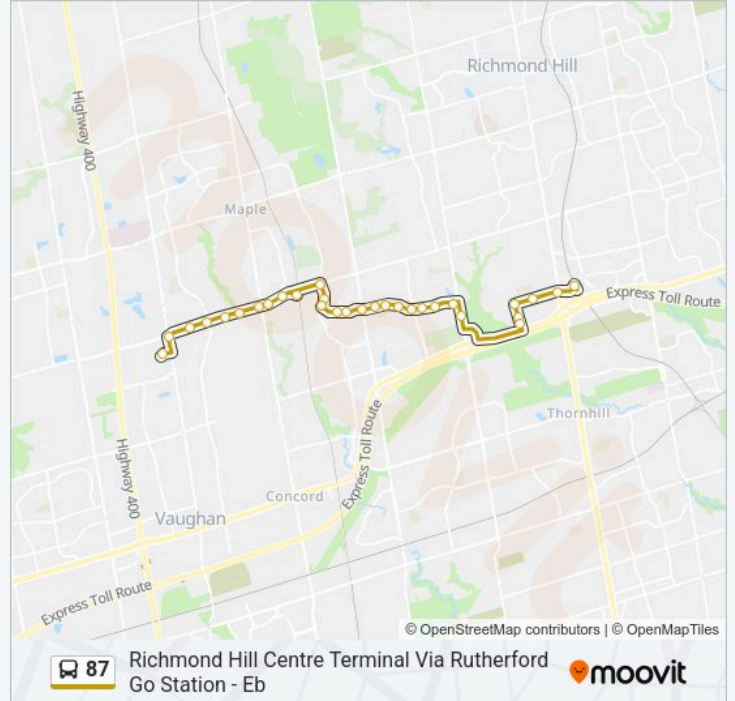

87 bus Info

Direction: Richmond Hill Centre Terminal Via Rutherford Go Station - Eb

Stops: 30

Trip Duration: 36 min

Line Summary:

Autumn Hill Blvd / Thornhill Woods Dr

Autumn Hill Blvd / Chopin Blvd

Autumn Hill Blvd / Bathurst Glen Dr

Autumn Hill Blvd / Bathurst St

Bathurst St / Summeridge Dr

Hunters Point Dr / Langstaff Rd

Hunters Point Dr / Tiffany Gate

Hunters Point Dr / Garden Av

Garden Av / Fairview Av

Garden Av / Yonge St

Richmond Hill Centre

Direction: Vaughan Mills Terminal Via Rutherford Go Station - Wb

31 stops

[VIEW LINE SCHEDULE](#)

Richmond Hill Centre

Garden Av / Yonge St

Garden Av / Pearson Av

Garden Av Stop # 2793

Hunters Point Dr / Old Surrey Lane

Hunters Point Dr / Tiffany Gate

Hunters Point Dr / Highway 7

Bathurst St / Highway 7

Bathurst St / Summeridge Dr

Autumn Hill Blvd / Bathurst St

Autumn Hill Blvd / Bathurst Glen Dr

Autumn Hill Blvd / Chopin Blvd