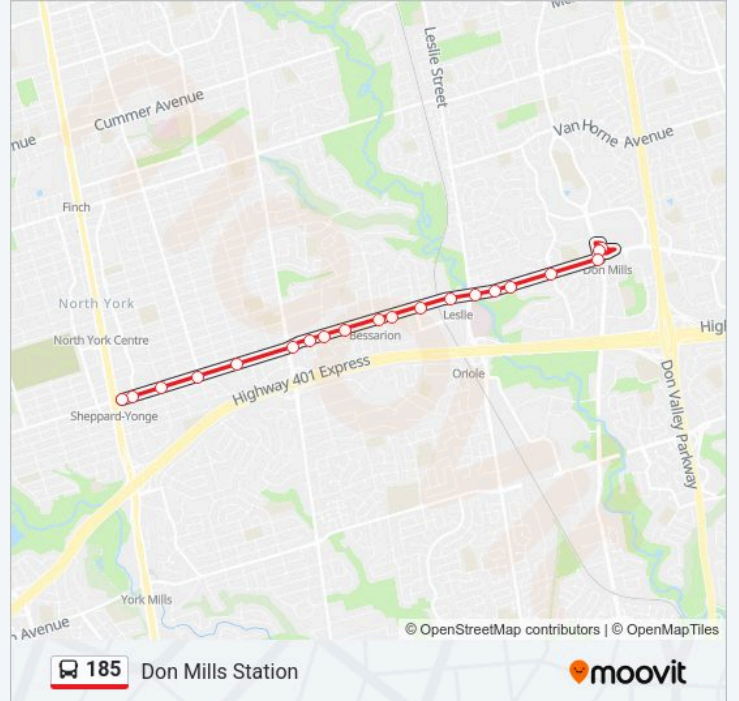

 **185 Line****Sheppard Ave East at Yonge St East Side**[Get The App](#)

The 185 bus line (Sheppard Ave East at Yonge St East Side) has 2 routes. For regular weekdays, their operation hours are:

(1) Sheppard Ave East at Yonge St East Side: 05:30-02:10(2) Don Mills Station: 05:30-02:30

Use the Moovit App to find the closest 185 bus station near you and find out when is the next 185 bus arriving.

Direction: Sheppard Ave East at Yonge St East Side

20 stops

[VIEW LINE SCHEDULE](#)

Don Mills Station

185 bus Info**Direction:** Sheppard Ave East at Yonge St East Side**Stops:** 20**Trip Duration:** 20 min**Line Summary:**

Sheppard Ave East at Yonge St East Side

Direction: Don Mills Station

20 stops

[VIEW LINE SCHEDULE](#)

Direction: Don Mills Station

Stops: 20

Trip Duration: 18 min

Line Summary:

Sheppard Ave East at Don Mills Rd

Don Mills Rd at Sheppard Ave East North Side

Don Mills Station

185 bus time schedules and route maps are available in an offline PDF at moovitapp.com. Use the Moovit App to see live bus times, train schedule or subway schedule, and step-by-step directions for all public transit in Toronto.