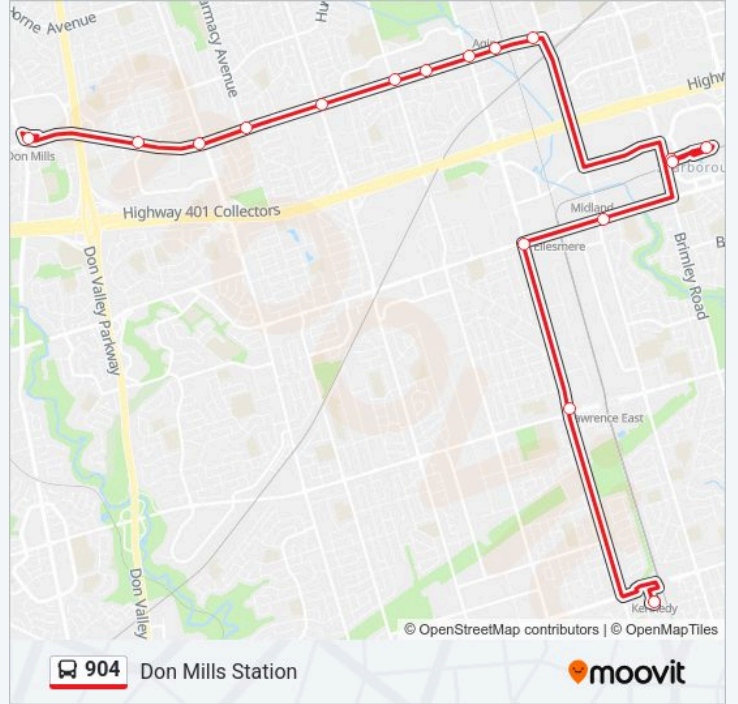

904 bus time schedules and route maps are available in an offline PDF at moovitapp.com. Use the Moovit App to see live bus times, train schedule or subway schedule, and step-by-step directions for all public transit in Toronto.

© 2025 Moovit - All Rights Reserved