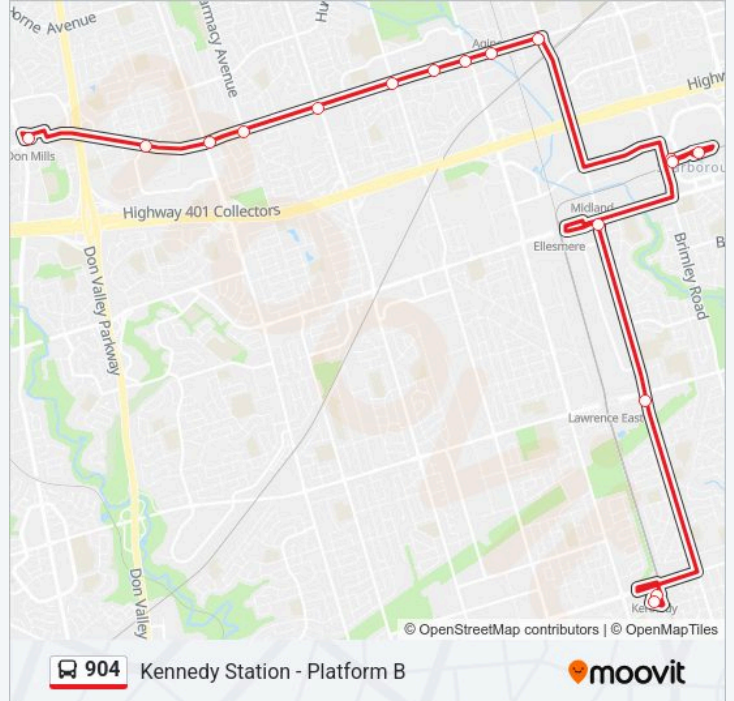

Direction: Kennedy Station - Platform B

17 stops

[VIEW LINE SCHEDULE](#)

- Don Mills Station
- Sheppard Ave East at Consumers Rd East Side
- Sheppard Ave East at Victoria Park Ave East Side
- Sheppard Ave East at Pharmacy Ave
- Sheppard Ave East at Warden Ave
- Sheppard Ave East at Birchmount Rd
- Sheppard Ave East at Allanford Rd East Side
- Sheppard Ave East at Kennedy Rd
- Sheppard Ave East at Reidmount Ave - Agincourt Go Station
- Sheppard Ave East at Midland Ave
- Triton Rd at Borough Dr
- Scarborough Centre Station
- Triton Rd at Borough Dr
- Midland Ave at Ellesmere Rd South Side
- Midland Ave at Lawrence Ave East South Side
- Kennedy Station Drop-Off Platform
- Kennedy Station - Platform B

904 bus Time Schedule

Kennedy Station - Platform B Route Timetable:

Monday	06:36-01:00
Tuesday	06:36-01:00
Wednesday	06:36-01:00
Thursday	06:36-01:00
Friday	06:36-01:00
Saturday	06:56-01:00
Sunday	07:57-01:00

904 bus Info

Direction: Kennedy Station - Platform B

Stops: 17

Trip Duration: 44 min

Line Summary:

Direction: Don Mills Station

17 stops

[VIEW LINE SCHEDULE](#)

- Kennedy Station - Platform B
- Kennedy Rd at Lawrence Ave East East Side
- Kennedy Rd at Ellesmere Rd
- Ellesmere Rd at Midland Ave East Side
- Triton Rd at Borough Dr
- Scarborough Centre Station
- Triton Rd at Borough Dr
- Sheppard Ave East at Midland Ave
- Sheppard Ave East at Reidmount Ave - Agincourt Go Station
- Sheppard Ave East at Kennedy Rd
- Sheppard Ave East at Allanford Rd West Side
- Sheppard Ave East at Birchmount Rd
- Sheppard Ave East at Warden Ave
- Sheppard Ave East at Pharmacy Ave
- Sheppard Ave East at Victoria Park Ave West Side
- Sheppard Ave East at Brian Dr West Side
- Don Mills Station