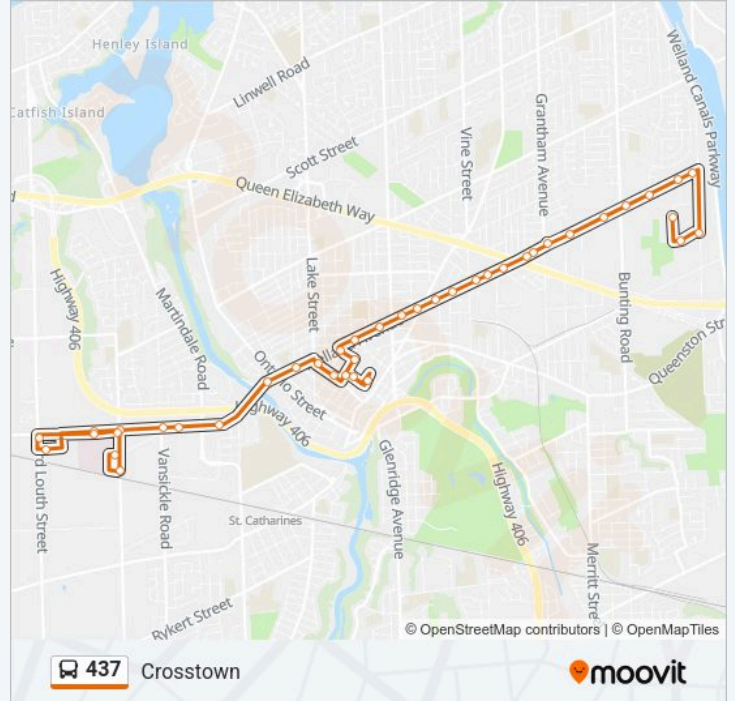

Welland Ave + Vine St

Welland Ave + Tasker St

Welland Ave + Page St

Welland Ave + Niagara St

Welland Ave + Geneva Square Plaza

Welland Ave + Water St

Welland Ave + Catherine St

Clark St + Welland Ave

Clark St + Church St

St Catharines Public Library Carlisle St Entrance

St. Catharines Bus Terminal

Church St + Lyman St

James St + Duke St

James St + Lake St

Welland Ave + York St

Fourth Ave + Ontario St

Fourth Ave + Ridley Plaza

Fourth Ave + Smart Ctr

Fourth Ave + Vansickle Rd

Fourth Av + First St Louth

Fourth Ave + North Hospital Entrance (N)

Pathstone Way + Branscombe Mental Health Centre

Third St Louth + Fourth Ave

Fourth Ave + North Hospital Entrance (S)

Fourth Ave + First St Louth

2032 First St Louth

Niagara Health System - St. Catharines Site

437 bus time schedules and route maps are available in an offline PDF at moovitapp.com. Use the Moovit App to see live bus times, train schedule or subway schedule, and step-by-step directions for all public transit in Toronto.