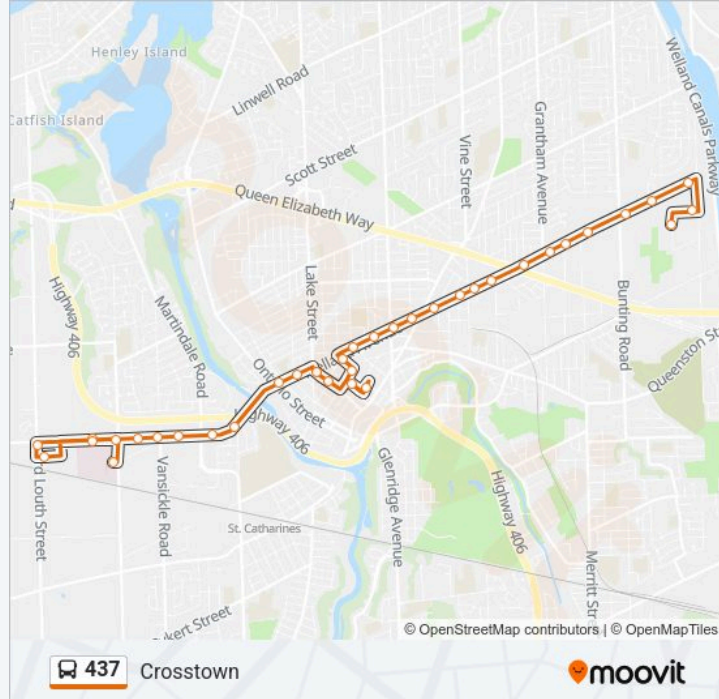

437 bus Info

Direction: Crosstown - Seapark

Stops: 36

Trip Duration: 25 min

Line Summary:

Welland Ave + Geneva St

Welland Ave + Niagara St

Welland Ave + Page St

Welland Ave + East St

Welland Ave + Vine St

Welland Ave + Berryman Ave

Welland Ave + Dieppe Rd

Welland Ave + Grantham Av

Welland Ave + Export Ave

Welland Ave + Neilson Ave

Welland Ave + Bunting Rd

Welland Ave + Dorchester Blvd S

Welland Ave + Cushman Rd

Seapark Dr + Cushman Rd (Nnw)

Seapark Dr + 27 Seapark Dr

Direction: Crosstown - Hospital

41 stops

[VIEW LINE SCHEDULE](#)

Seapark Dr + 27 Seapark Dr

Seapark Dr + 13 Seapark Dr

Seapark Dr + Cushman Rd (Ssw)

Welland Av + Cushman Rd

603 Welland Ave

Welland Ave + Dorchester Blvd S

Welland Ave + Briarfield Plaza

Welland Ave + Bunting Rd

Welland Ave + Neilson Ave