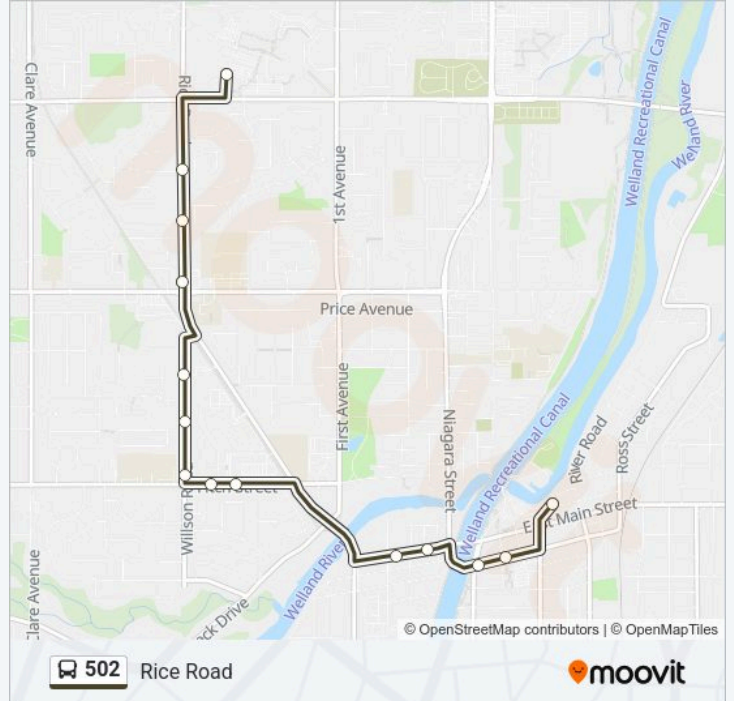

 **502 Line****Rice Road**[Get The App](#)

The 502 bus line (Rice Road) has 2 routes. For regular weekdays, their operation hours are:

(1) Rice Rd: 06:14-22:44(2) Rice Rd.: 06:00-22:30

Use the Moovit App to find the closest 502 bus station near you and find out when is the next 502 bus arriving.

**Direction: Rice Rd**

14 stops

[VIEW LINE SCHEDULE](#)

Chippawayan Tr &amp; Niagara College

Rice Rd &amp; McCrae Rd

Rice Rd &amp; Hatter Av

Rice Rd &amp; Thorold Rd

Willson Rd &amp; Loyalist Dr

Willson Rd &amp; Westwood Cr

Willson Rd &amp; Fitch St

Fitch St &amp; 235 Fitch St

Fitch St Plaza

West Main St &amp; Denistoun St

West Main St &amp; Albina St

Division St &amp; King St

Division St &amp; Cross St

**502 bus Info****Direction:** Rice Rd**Stops:** 14**Trip Duration:** 11 min**Line Summary:**

**Direction: Rice Rd.**

17 stops

[VIEW LINE SCHEDULE](#)

- Welland Bus Terminal
- West Main St & Albina St
- West Main St & Denistoun St
- Prince Charles Dr & Fitch St
- Prince Charles Dr & Medical Arts
- Prince Charles Dr N & Willsonway
- Thorold Rd & Food Basics
- Bridlewood Dr & 10 Bridlewood Dr
- Bridlewood Dr & Chapel Hill
- Bridlewood Dr & Graystone Cr (N)
- Clare Av & Woodlawn Rd
- Woodlawn Rd & Silvan Dr
- Northwood Dr & Silverstar Ct
- Northwood Dr & Larchwood Cir
- Northwood Dr & 112 Northwood Dr
- Eastwood Dr & Rice Rd
- Chippawayan Tr & Niagara College