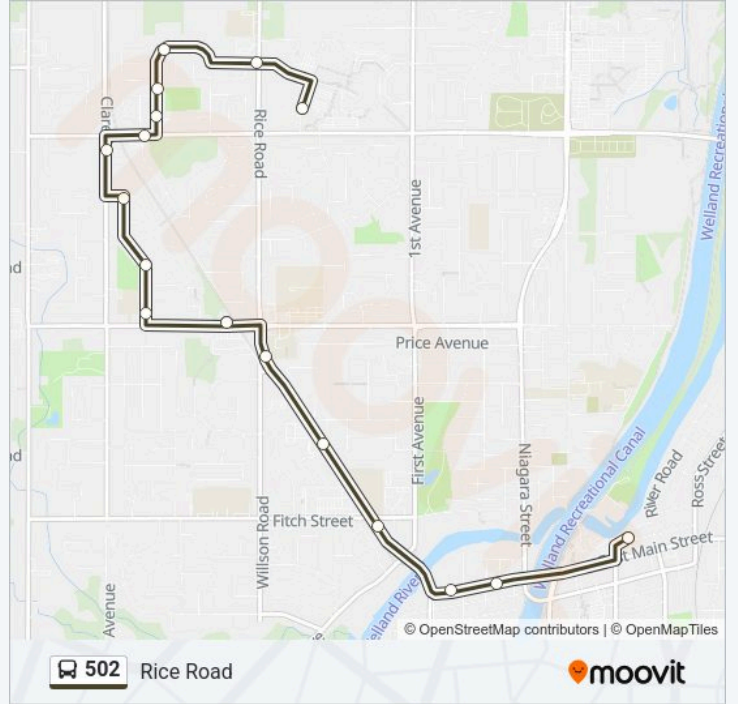

**Direction: Rice Rd**

14 stops

[VIEW LINE SCHEDULE](#)

Chippawayan Tr &amp; Niagara College

Rice Rd &amp; McCrae Rd

Rice Rd &amp; Hatter Av

Rice Rd &amp; Thorold Rd

Willson Rd &amp; Loyalist Dr

**502 bus Info****Direction:** Rice Rd**Stops:** 14**Trip Duration:** 11 min**Line Summary:**

**Direction: Rice Rd.**

17 stops

[VIEW LINE SCHEDULE](#)

- Welland Bus Terminal
- West Main St & Albina St
- West Main St & Denistoun St
- Prince Charles Dr & Fitch St
- Prince Charles Dr & Medical Arts
- Prince Charles Dr N & Willsonway
- Thorold Rd & Food Basics
- Bridlewood Dr & 10 Bridlewood Dr
- Bridlewood Dr & Chapel Hill
- Bridlewood Dr & Graystone Cr (N)
- Clare Av & Woodlawn Rd
- Woodlawn Rd & Silvan Dr
- Northwood Dr & Silverstar Ct
- Northwood Dr & Larchwood Cir
- Northwood Dr & 112 Northwood Dr
- Eastwood Dr & Rice Rd
- Chippawayan Tr & Niagara College

**502 bus Time Schedule**

Rice Rd. Route Timetable:

Monday	06:00-22:30
Tuesday	06:00-22:30
Wednesday	06:00-22:30
Thursday	06:00-22:30
Friday	06:00-22:30
Saturday	06:30-21:30
Sunday	10:30-01:30

**502 bus Info**

**Direction:** Rice Rd.

**Stops:** 17

**Trip Duration:** 13 min

**Line Summary:**

502 bus time schedules and route maps are available in an offline PDF at [moovitapp.com](https://moovitapp.com). Use the Moovit App to see live bus times, train schedule or subway schedule, and step-by-step directions for all public transit in Toronto.