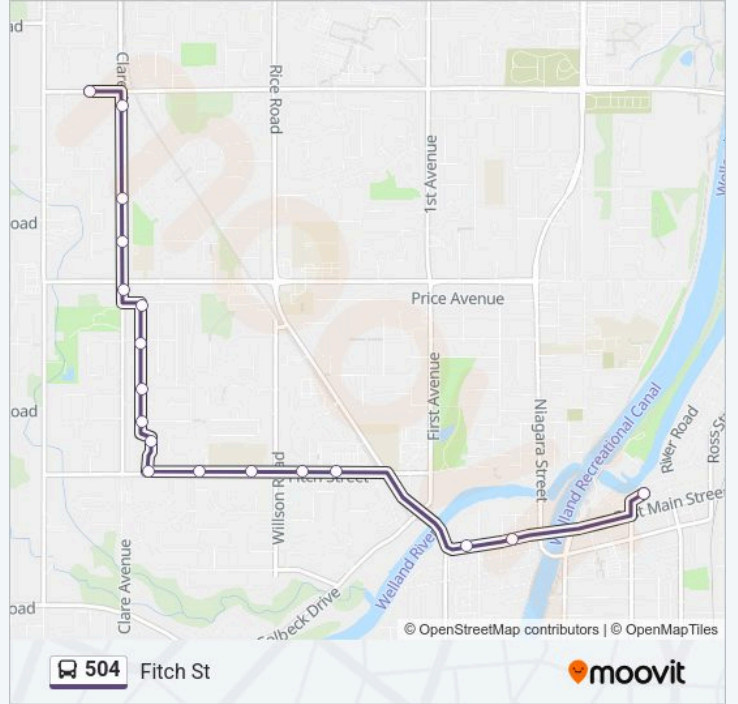

 **504 Line**

Fitch St

[Get The App](#)

The 504 bus line (Fitch St) has 2 routes. For regular weekdays, their operation hours are:

(1) Fitch St: 06:12-22:12(2) Fitch St: 06:00-22:00

Use the Moovit App to find the closest 504 bus station near you and find out when is the next 504 bus arriving.

## Direction: Fitch St

18 stops

[VIEW LINE SCHEDULE](#)

Welland Bus Terminal

West Main St & Albina St

West Main St & Denistoun St

Fitch St & Welland Plaza

Fitch St & Westdale Dr

## 504 bus Time Schedule

Fitch St Route Timetable:

Monday	06:00-22:00
Tuesday	06:00-22:00
Wednesday	06:00-22:00
Thursday	06:00-22:00
Friday	06:00-22:00
Saturday	06:00-21:00
Sunday	10:00-01:00

## 504 bus Info

**Direction:** Fitch St

**Stops:** 18

**Trip Duration:** 11 min

**Line Summary:**

504 bus time schedules and route maps are available in an offline PDF at [moovitapp.com](https://moovitapp.com). Use the Moovit App to see live bus times, train schedule or subway schedule, and step-by-step directions for all public transit in Toronto.