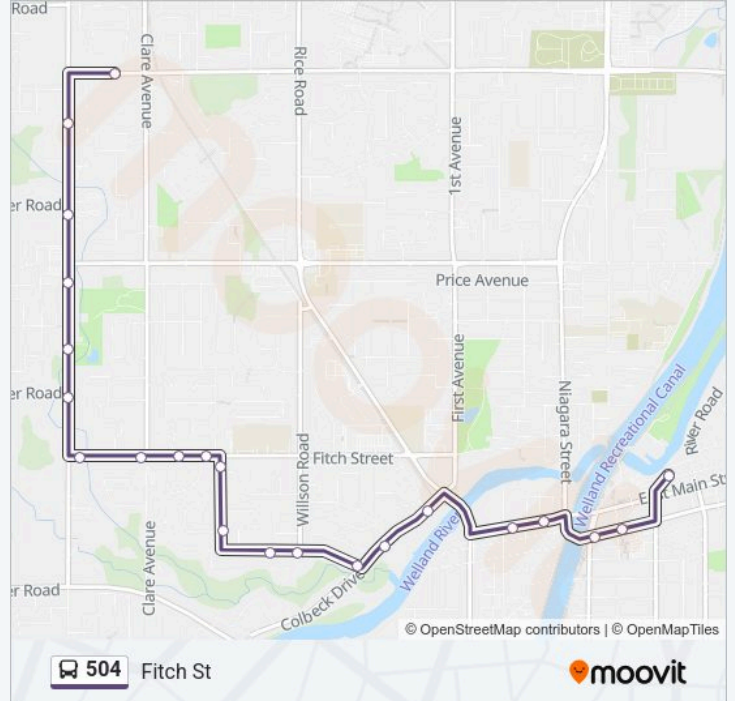

**Direction: Fitch St**

22 stops

[VIEW LINE SCHEDULE](#)

Woodlawn Rd &amp; 519 Woodlawn Rd

South Pelham &amp; 761 S Pelham Rd

South Pelham Rd &amp; Family Service

South Pelham Rd &amp; 578 S Pelham

South Pelham Rd &amp; Maple Park

Endicott Tr &amp; Willison Rd

Endicott Tr &amp; Colbeck Dr

Colbeck Dr &amp; Diffin St

Colbeck Dr &amp; Riverview Dr

West Main St &amp; Denistoun St

West Main St &amp; Albina St

Division St &amp; King St

Division St &amp; Cross St

**504 bus Time Schedule**

Fitch St Route Timetable:

Monday	06:12-22:12
Tuesday	06:12-22:12
Wednesday	06:12-22:12
Thursday	06:12-22:12
Friday	06:12-22:12
Saturday	06:12-21:12
Sunday	10:12-01:12

**504 bus Info****Direction:** Fitch St**Stops:** 22**Trip Duration:** 13 min**Line Summary:**

## Direction: Fitch St

18 stops

[VIEW LINE SCHEDULE](#)

Welland Bus Terminal

West Main St & Albina St

West Main St & Denistoun St

Fitch St & Welland Plaza

Fitch St & Westdale Dr