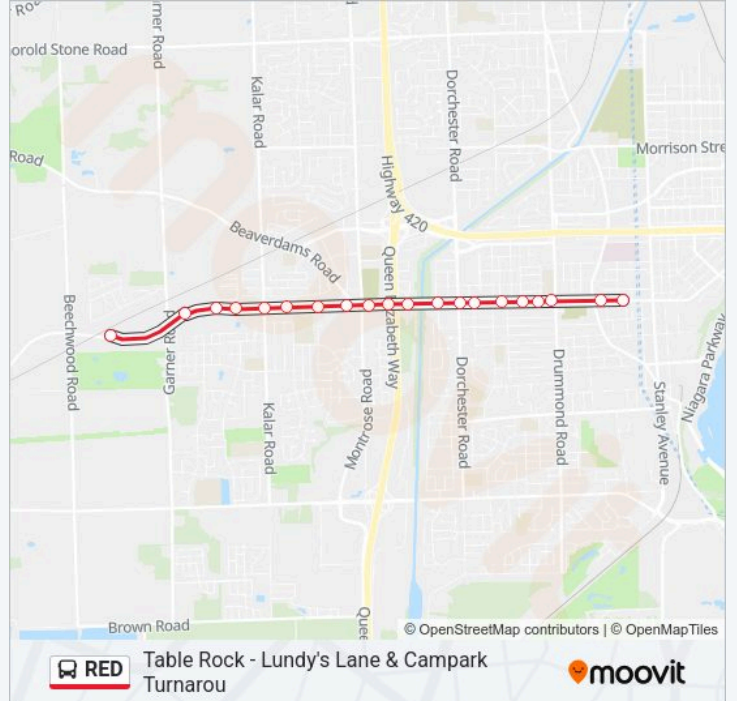

Use the Moovit App to find the closest RED bus station near you and find out when is the next RED bus arriving.

**Direction: 601 Redline - Lundy's Lane**

20 stops

[VIEW LINE SCHEDULE](#)

- Ferry St & Gladstone Av
- Ferry St & Main St
- Lundy's Lane & Drummond Rd
- Lundy's Lane & Leonard
- Lundy's Lane & Best Western
- Lundy's Lane & Byng
- Lundy's Lane & Corwin (North Si
- Lundy's Lane & Dorchester Rd
- Lundy's Lane & Brookfield
- Lundy's Lane & Royal Manor
- Lundy's Lane & Canada One Facto
- Lundy's Lane & Montrose Rd
- Lundy's Lane & Beaverdams Rd
- Lundy's Manor
- Lundy's Lane + Orchard Grove
- Lundy's Lane & Kalar Rd
- Lundy's Lane & Americana Resort
- Lundy's Lane & Koa Kampground
- Scott's Tent & Trailer Park
- Lundy's Lane & Campark Turnarou

**RED bus Time Schedule**

601 Redline - Lundy's Lane Route Timetable:

Monday	06:10-07:10
Tuesday	06:10
Wednesday	06:10
Thursday	06:10
Friday	06:10
Saturday	06:10
Sunday	07:10

**RED bus Info**

**Direction:** 601 Redline - Lundy's Lane

**Stops:** 20

**Trip Duration:** 12 min

**Line Summary:**

**Direction: 601 Redline - Table Rock**

25 stops

[VIEW LINE SCHEDULE](#)

- Lundy's Lane & Campark Turnarou
- LI@Across Scott
- Lundy's Lane & Koa Kampground
- Lundy's Lane & Americana Hotel
- Lundy's Lane & Kalar Rd
- Lundy's Lane & Greycliff Manor
- Lundy's Lane & Carriage House
- Lundy's Lane & Lundy's Manor
- Niagara Lodge & Suites
- Lundy's Lane & Montrose Rd
- Lundy's Lane & Factory Outlets
- Lundy's Lane & Royal Manor
- Lundy's Lane & Brookfield
- Lundy's Lane & Dorchester Rd
- Lundy's Lane & Corwin
- Lundy's Lane & Carlton Av
- Lundy's Lane & Glenholme
- Lundy's Lane & Best West Cairn

**RED bus Info**

**Direction:** 601 Redline - Table Rock

**Stops:** 25

**Trip Duration:** 21 min

**Line Summary:**

Lundy's Lane & Drummond Rd  
 Niagara Falls Museum  
 Ferry St & Temperence Av  
 Ferry St & Allendale Av  
 Stanley Av & Ramada Hotel  
 Murray St & Fallsview Casino  
 Table Rock