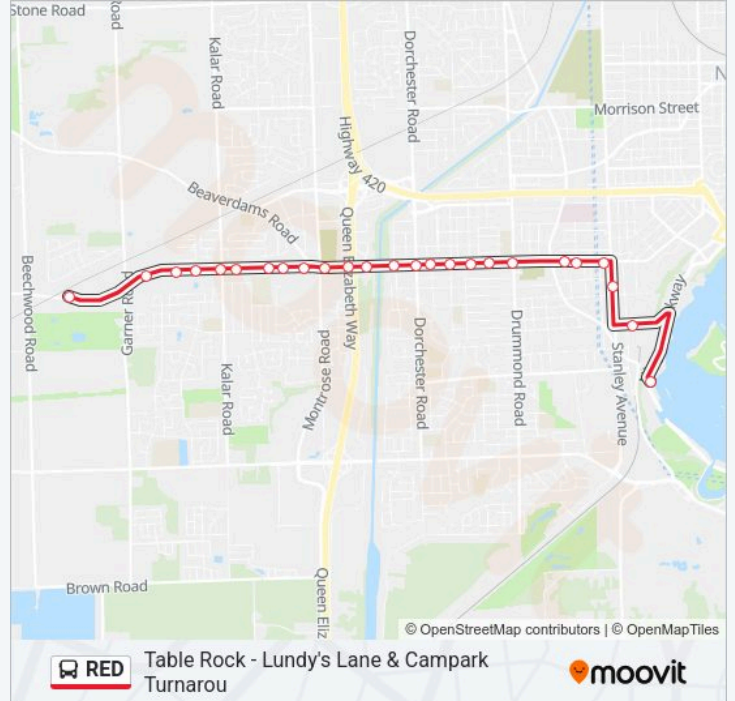

**Stops:** 20

**Trip Duration:** 12 min

**Line Summary:**

**Direction: 601 Redline - Table Rock**

25 stops

[VIEW LINE SCHEDULE](#)

- Lundy's Lane & Campark Turnarou
- LI@Across Scott
- Lundy's Lane & Koa Kampground
- Lundy's Lane & Americana Hotel
- Lundy's Lane & Kalar Rd
- Lundy's Lane & Greycliff Manor
- Lundy's Lane & Carriage House
- Lundy's Lane & Lundy's Manor
- Niagara Lodge & Suites
- Lundy's Lane & Montrose Rd
- Lundy's Lane & Factory Outlets
- Lundy's Lane & Royal Manor
- Lundy's Lane & Brookfield
- Lundy's Lane & Dorchester Rd
- Lundy's Lane & Corwin
- Lundy's Lane & Carlton Av
- Lundy's Lane & Glenholme
- Lundy's Lane & Best West Cairn

**RED bus Info**

**Direction:** 601 Redline - Table Rock

**Stops:** 25

**Trip Duration:** 21 min

**Line Summary:**

Lundy's Lane & Drummond Rd  
 Niagara Falls Museum  
 Ferry St & Temperence Av  
 Ferry St & Allendale Av  
 Stanley Av & Ramada Hotel  
 Murray St & Fallsview Casino  
 Table Rock

**Direction: 601 Redline - Clifton Hill - Lundy's Lane**

27 stops

[VIEW LINE SCHEDULE](#)

Table Rock  
 Clifton Hill/Niagara City Cruises  
 Clift. Hill/Oneida Ln  
 Victoria Av & Clifton Hill  
 Howard Johnson/Frewin Theatre  
 Ferry St & Fallsview Blvd  
 Ferry St & Allendale Av (N)  
 Ferry St & Gladstone Av  
 Ferry St & Main St  
 Lundy's Lane & Drummond Rd  
 Lundy's Lane & Leonard  
 Lundy's Lane & Best Western  
 Lundy's Lane & Byng  
 Lundy's Lane & Corwin (North Si  
 Lundy's Lane & Dorchester Rd  
 Lundy's Lane & Brookfield  
 Lundy's Lane & Royal Manor  
 Lundy's Lane & Canada One Facto