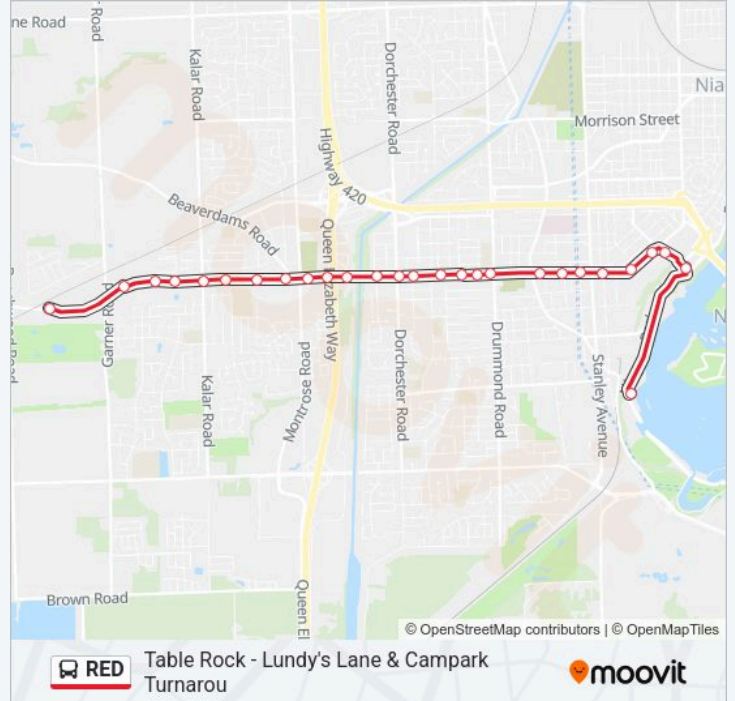

**Stops:** 20

**Trip Duration:** 12 min

**Line Summary:**

**Direction: 601 Redline - Table Rock**

25 stops

[VIEW LINE SCHEDULE](#)

- Lundy's Lane & Campark Turnarou
- LI@Across Scott
- Lundy's Lane & Koa Kampground
- Lundy's Lane & Americana Hotel
- Lundy's Lane & Kalar Rd
- Lundy's Lane & Greycliff Manor
- Lundy's Lane & Carriage House
- Lundy's Lane & Lundy's Manor
- Niagara Lodge & Suites
- Lundy's Lane & Montrose Rd
- Lundy's Lane & Factory Outlets
- Lundy's Lane & Royal Manor
- Lundy's Lane & Brookfield
- Lundy's Lane & Dorchester Rd
- Lundy's Lane & Corwin
- Lundy's Lane & Carlton Av
- Lundy's Lane & Glenholme
- Lundy's Lane & Best West Cairn

**RED bus Info**

**Direction:** 601 Redline - Table Rock

**Stops:** 25

**Trip Duration:** 21 min

**Line Summary:**

Lundy's Lane & Drummond Rd  
 Niagara Falls Museum  
 Ferry St & Temperence Av  
 Ferry St & Allendale Av  
 Stanley Av & Ramada Hotel  
 Murray St & Fallsview Casino  
 Table Rock

**Direction: 601 Redline - Clifton Hill - Lundy's Lane**

27 stops

[VIEW LINE SCHEDULE](#)

Table Rock  
 Clifton Hill/Niagara City Cruises  
 Clift. Hill/Oneida Ln  
 Victoria Av & Clifton Hill  
 Howard Johnson/Frewin Theatre  
 Ferry St & Fallsview Blvd  
 Ferry St & Allendale Av (N)  
 Ferry St & Gladstone Av  
 Ferry St & Main St  
 Lundy's Lane & Drummond Rd  
 Lundy's Lane & Leonard  
 Lundy's Lane & Best Western  
 Lundy's Lane & Byng  
 Lundy's Lane & Corwin (North Si  
 Lundy's Lane & Dorchester Rd  
 Lundy's Lane & Brookfield  
 Lundy's Lane & Royal Manor  
 Lundy's Lane & Canada One Facto

**RED bus Info**

**Direction:** 601 Redline - Clifton Hill - Lundy's Lane

**Stops:** 27

**Trip Duration:** 22 min

**Line Summary:**

- Lundy's Lane & Montrose Rd
- Lundy's Lane & Beaverdams Rd
- Lundy's Manor
- Lundy's Lane + Orchard Grove
- Lundy's Lane & Kalar Rd
- Lundy's Lane & Americana Resort
- Lundy's Lane & Koa Kampground
- Scott's Tent & Trailer Park
- Lundy's Lane & Campark Turnarou