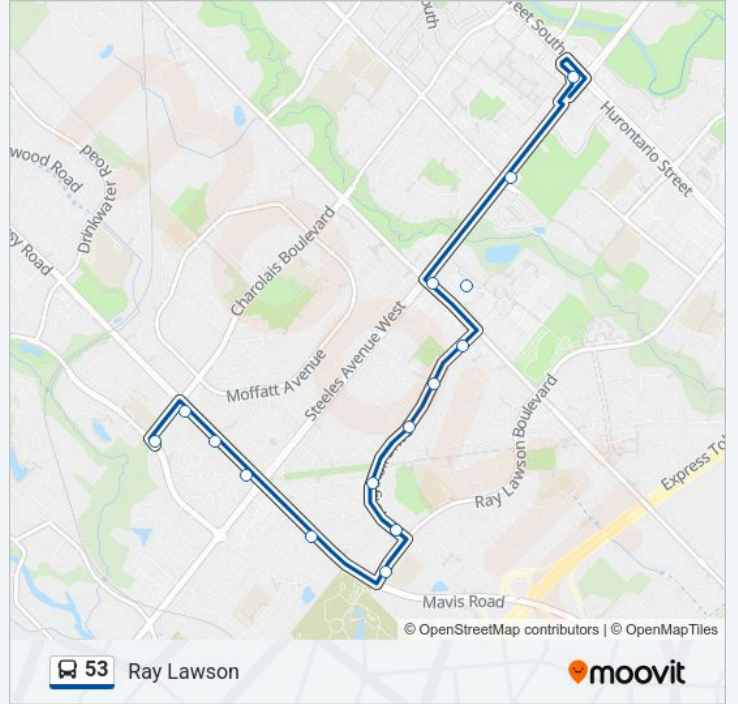

Direction: 53 Ray Lawson West

Stops: 22

Trip Duration: 28 min

Line Summary:

James Potter Rd & Charolais Blvd

Direction: 53 Ray Lawson East

15 stops

[VIEW LINE SCHEDULE](#)

Kingknoll Dr N/Of Ray Lawson Blvd

Kingknoll Dr Opp Pennsylvania Ave

Kingknoll Dr / Tulip Ave

Kingknoll Dr at Windmill Blvd

Kingknoll Dr at 45 Kingknoll Dr (W/Of Mclaughlin)

Mclaughlin Rd S/Of Steeles Ave W

Sheridan College

Malta - Zum Steeles Station Stop Eb

Gateway Terminal at Shoppers World

53 bus Time Schedule

53 Ray Lawson East Route Timetable:

Monday	05:13-01:00
Tuesday	05:13-01:00
Wednesday	05:13-01:00
Thursday	05:13-01:00
Friday	05:13-01:00
Saturday	05:54-18:54
Sunday	08:23-19:28

53 bus Info

Direction: 53 Ray Lawson East

Stops: 15

Trip Duration: 20 min

Line Summary:

53 bus time schedules and route maps are available in an offline PDF at moovitapp.com. Use the Moovit App to see live bus times, train schedule or subway schedule, and step-by-step directions for all public transit in Toronto.